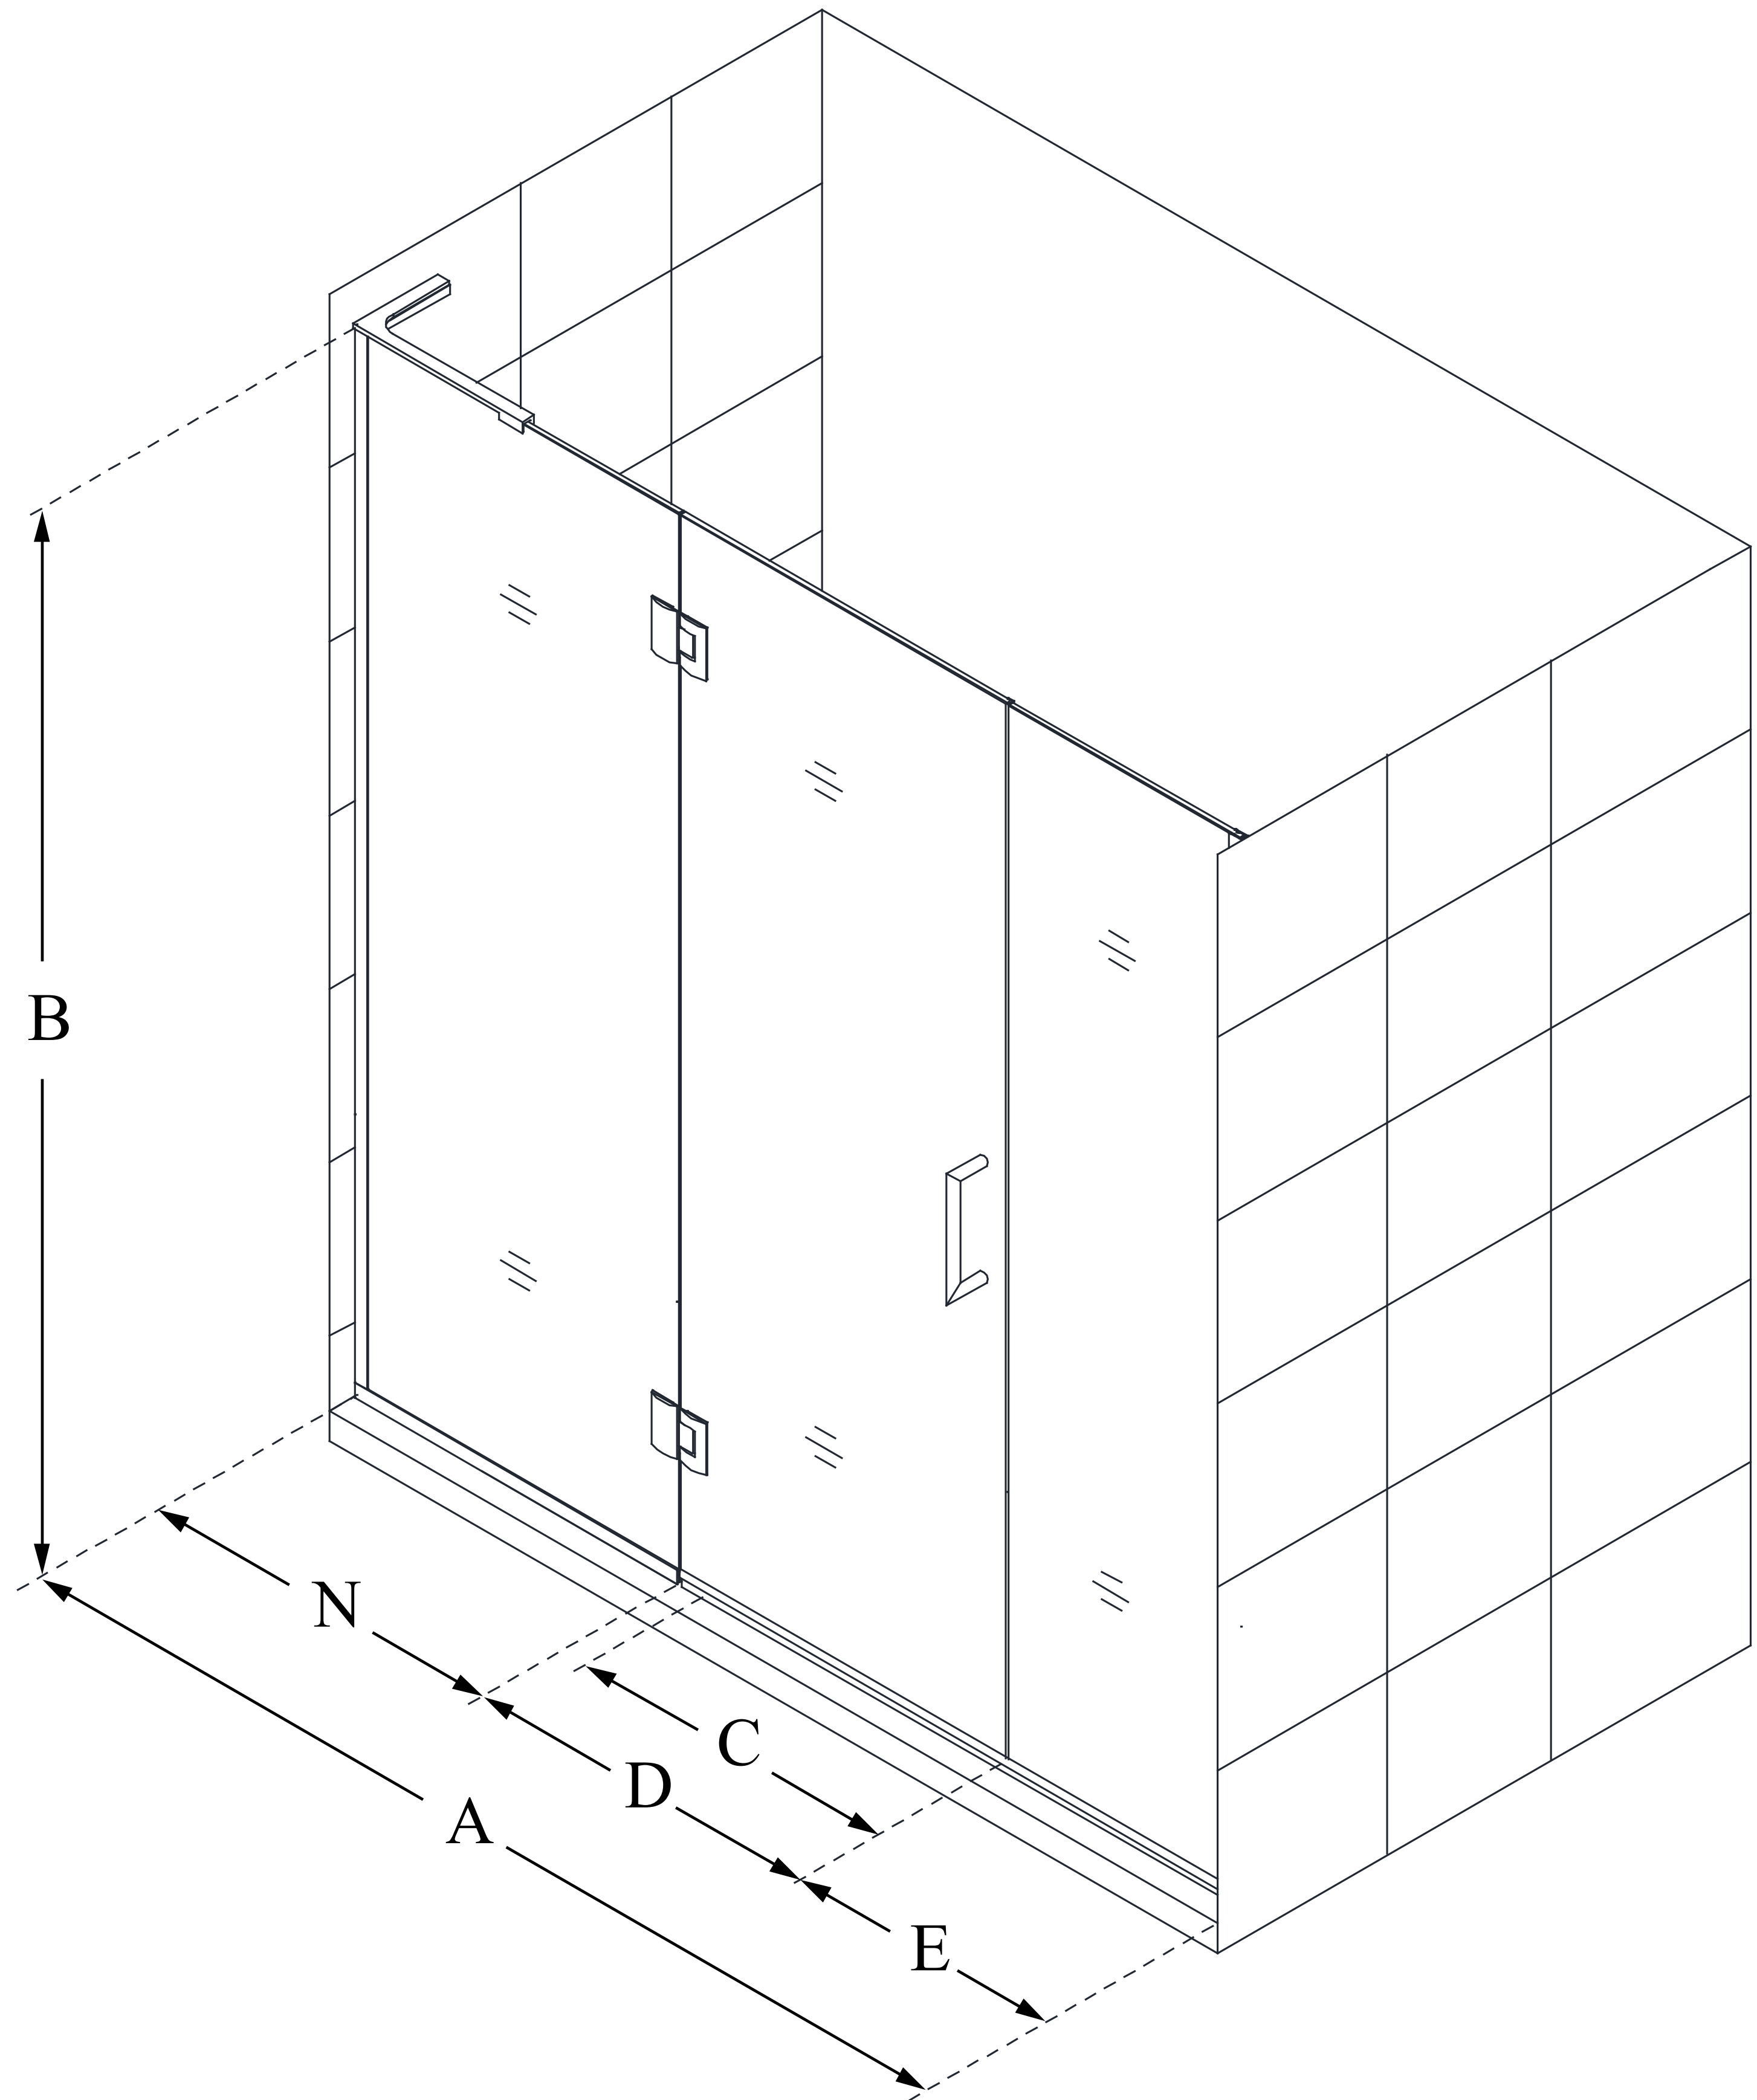

## UNIDOOR-X

DreamLine Unidoor-X 55-55 1/2  
in. W x 72 in. H Frameless Hinged  
Shower Door, Clear Glass

**SWING DOOR**

### CONFIGURATION DIMENSIONS:

**A: 55 - 55 1/2 in.**

MODEL WIDTH

**B: 72 in.**

MODEL HEIGHT

**C: 24 in.**

ACCESS WIDTH

**D: 25 in.**

DOOR WIDTH

**E: 6 in.**

INLINE PANEL WIDTH

**N: 24 in.**

HINGE PANEL WIDTH

DreamLine reserves the right to update or modify the hardware or materials pictured without prior notice for the purpose of product improvement and customer satisfaction.