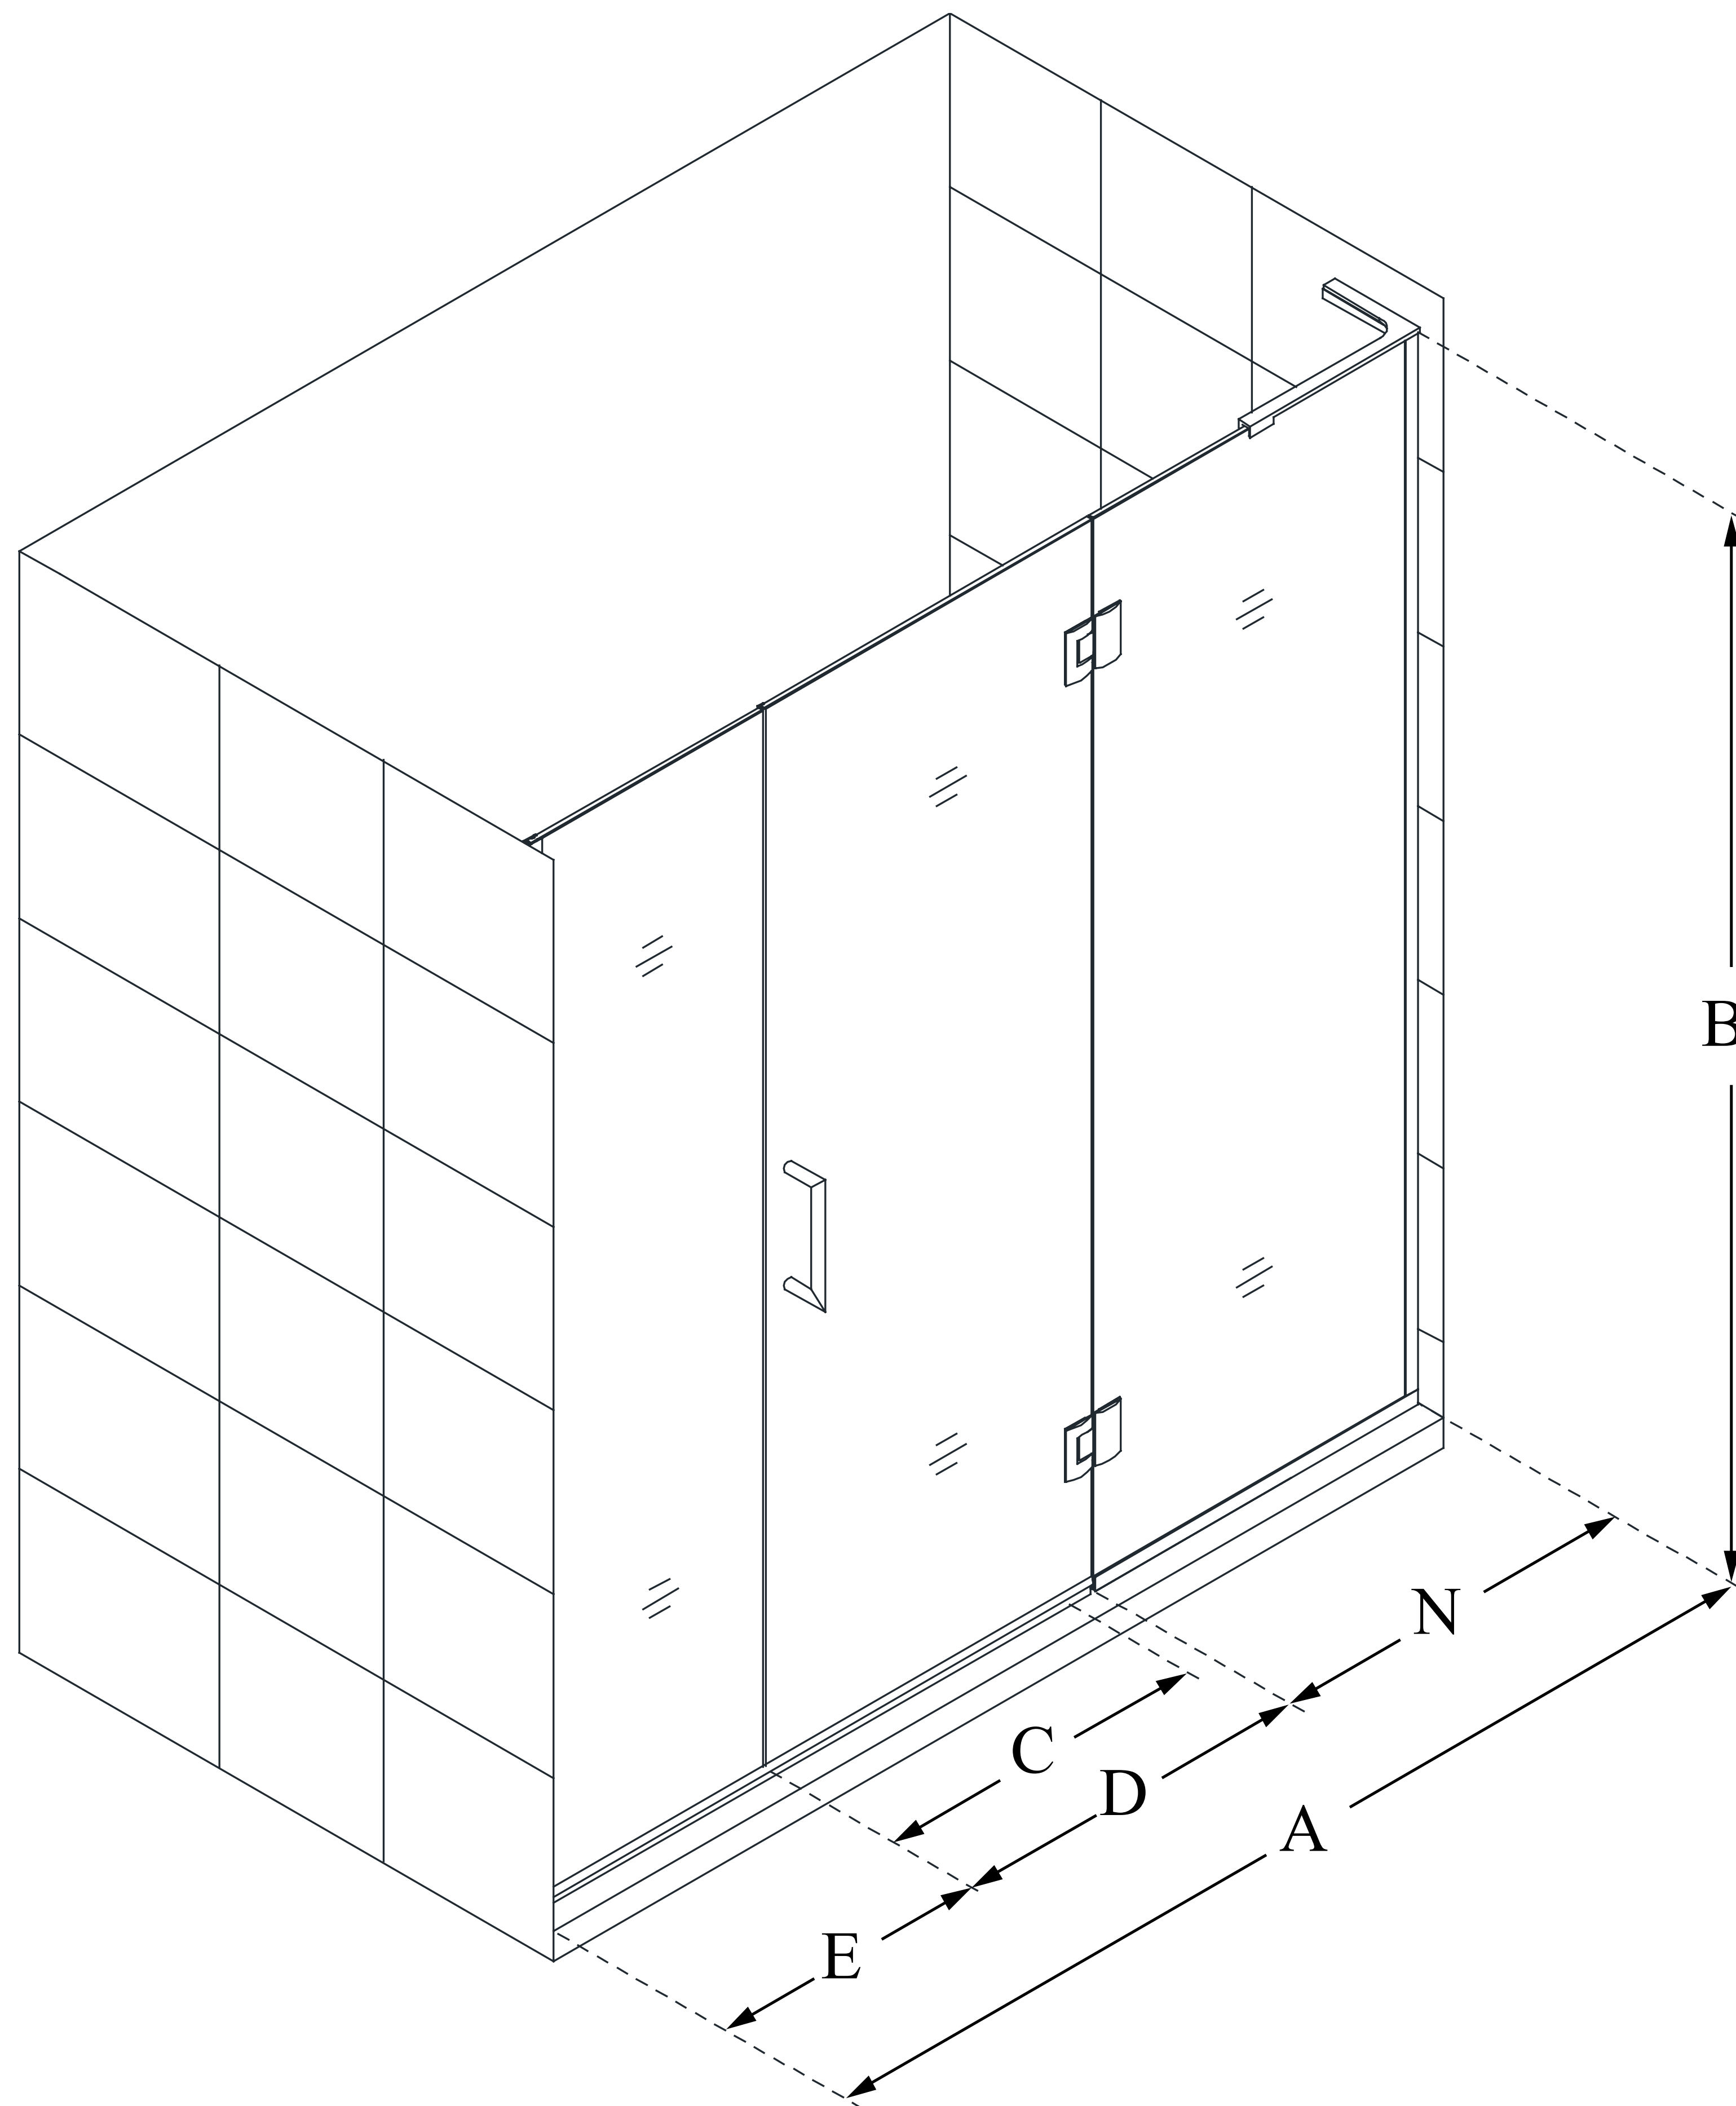

## UNIDOOR-X

DreamLine Unidoor-X 54-54 1/2  
in. W x 72 in. H Frameless Hinged  
Shower Door, Clear Glass

**SWING DOOR**

### CONFIGURATION DIMENSIONS:

**A: 54 - 54 1/2 in.**

MODEL WIDTH

**B: 72 in.**

MODEL HEIGHT

**C: 23 in.**

ACCESS WIDTH

**D: 24 in.**

DOOR WIDTH

**E: 6 in.**

INLINE PANEL WIDTH

**N: 24 in.**

HINGE PANEL WIDTH

DreamLine reserves the right to update or modify the hardware or materials pictured without prior notice for the purpose of product improvement and customer satisfaction.