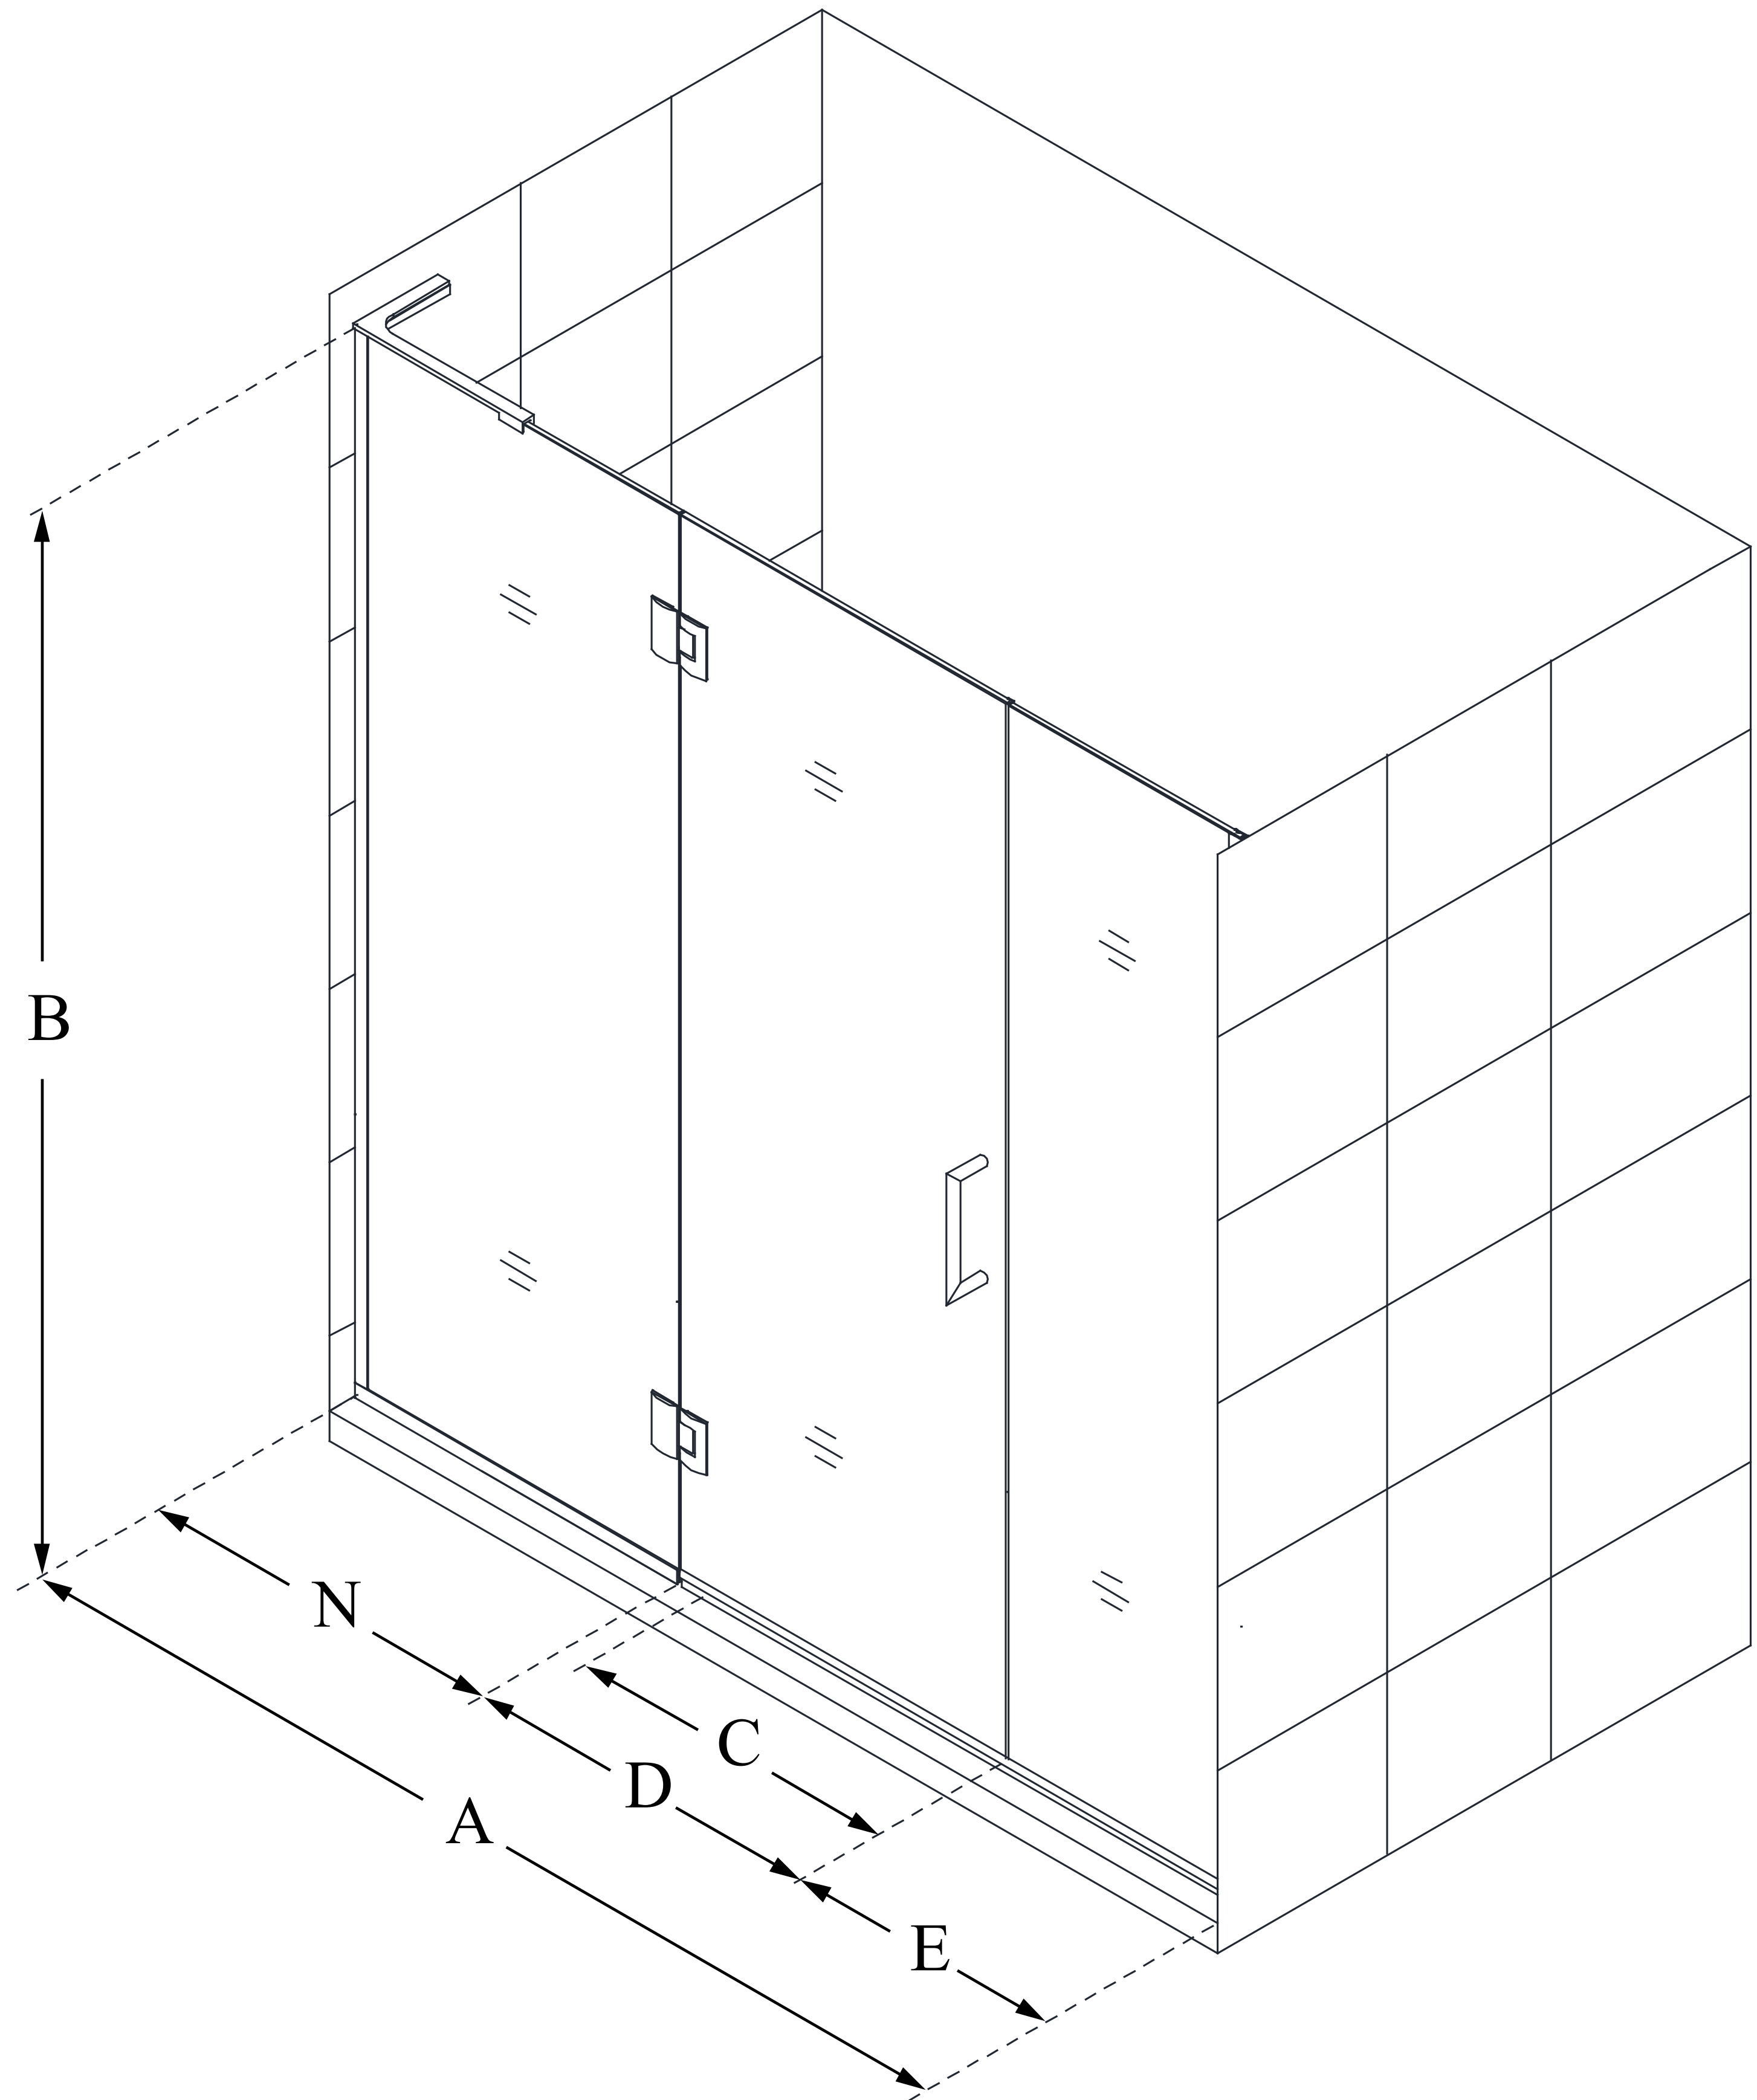

D3240672

UNIDOOR-X

DreamLine Unidoor-X 54-54 1/2
in. W x 72 in. H Frameless Hinged
Shower Door, Clear Glass

SWING DOOR

CONFIGURATION DIMENSIONS:

A: 54 - 54 1/2 in.

MODEL WIDTH

B: 72 in.

MODEL HEIGHT

C: 23 in.

ACCESS WIDTH

D: 24 in.

DOOR WIDTH

E: 6 in.

INLINE PANEL WIDTH

N: 24 in.

HINGE PANEL WIDTH

DreamLine reserves the right to update or modify the hardware or materials pictured without prior notice for the purpose of product improvement and customer satisfaction.