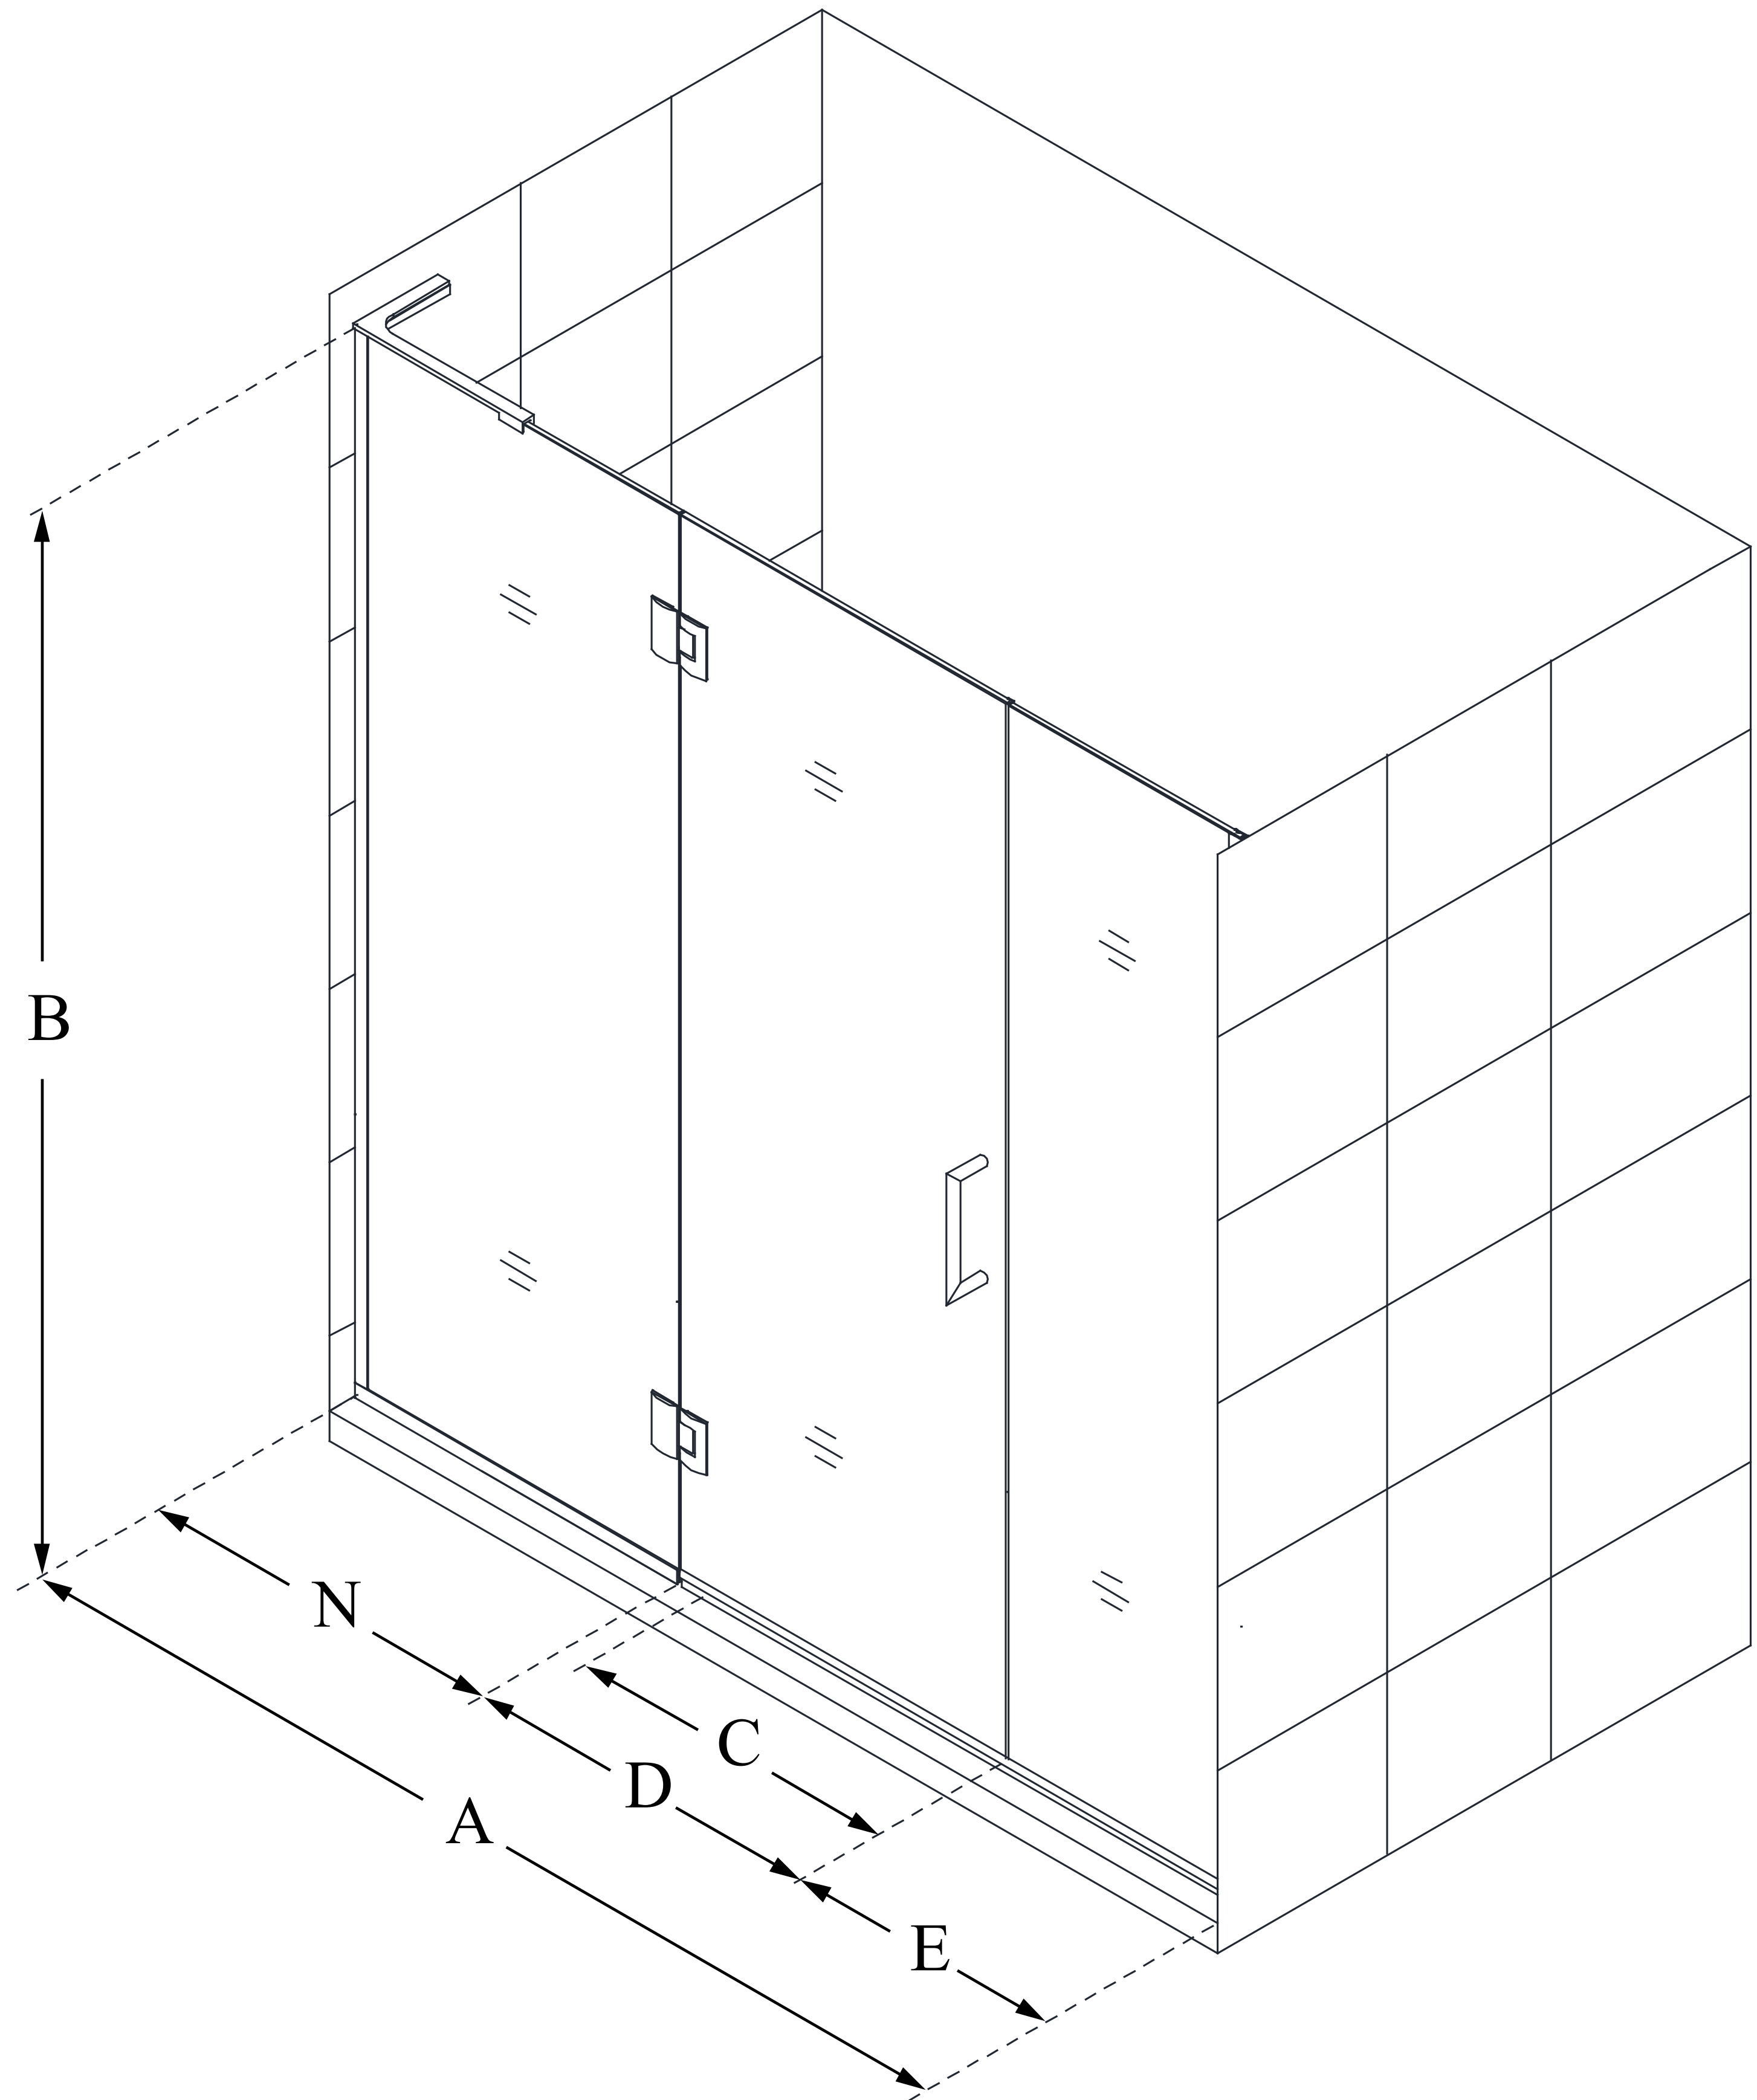

D3230672

UNIDOOR-X

DreamLine Unidoor-X 53-53 1/2 in. W x 72 in. H Frameless Hinged Shower Door, Clear Glass

SWING DOOR

CONFIGURATION DIMENSIONS:

A: 53 - 53 1/2 in.

MODEL WIDTH

B: 72 in.

MODEL HEIGHT

C: 22 in.

ACCESS WIDTH

D: 23 in.

DOOR WIDTH

E: 6 in.

INLINE PANEL WIDTH

N: 24 in.

HINGE PANEL WIDTH

DreamLine reserves the right to update or modify the hardware or materials pictured without prior notice for the purpose of product improvement and customer satisfaction.