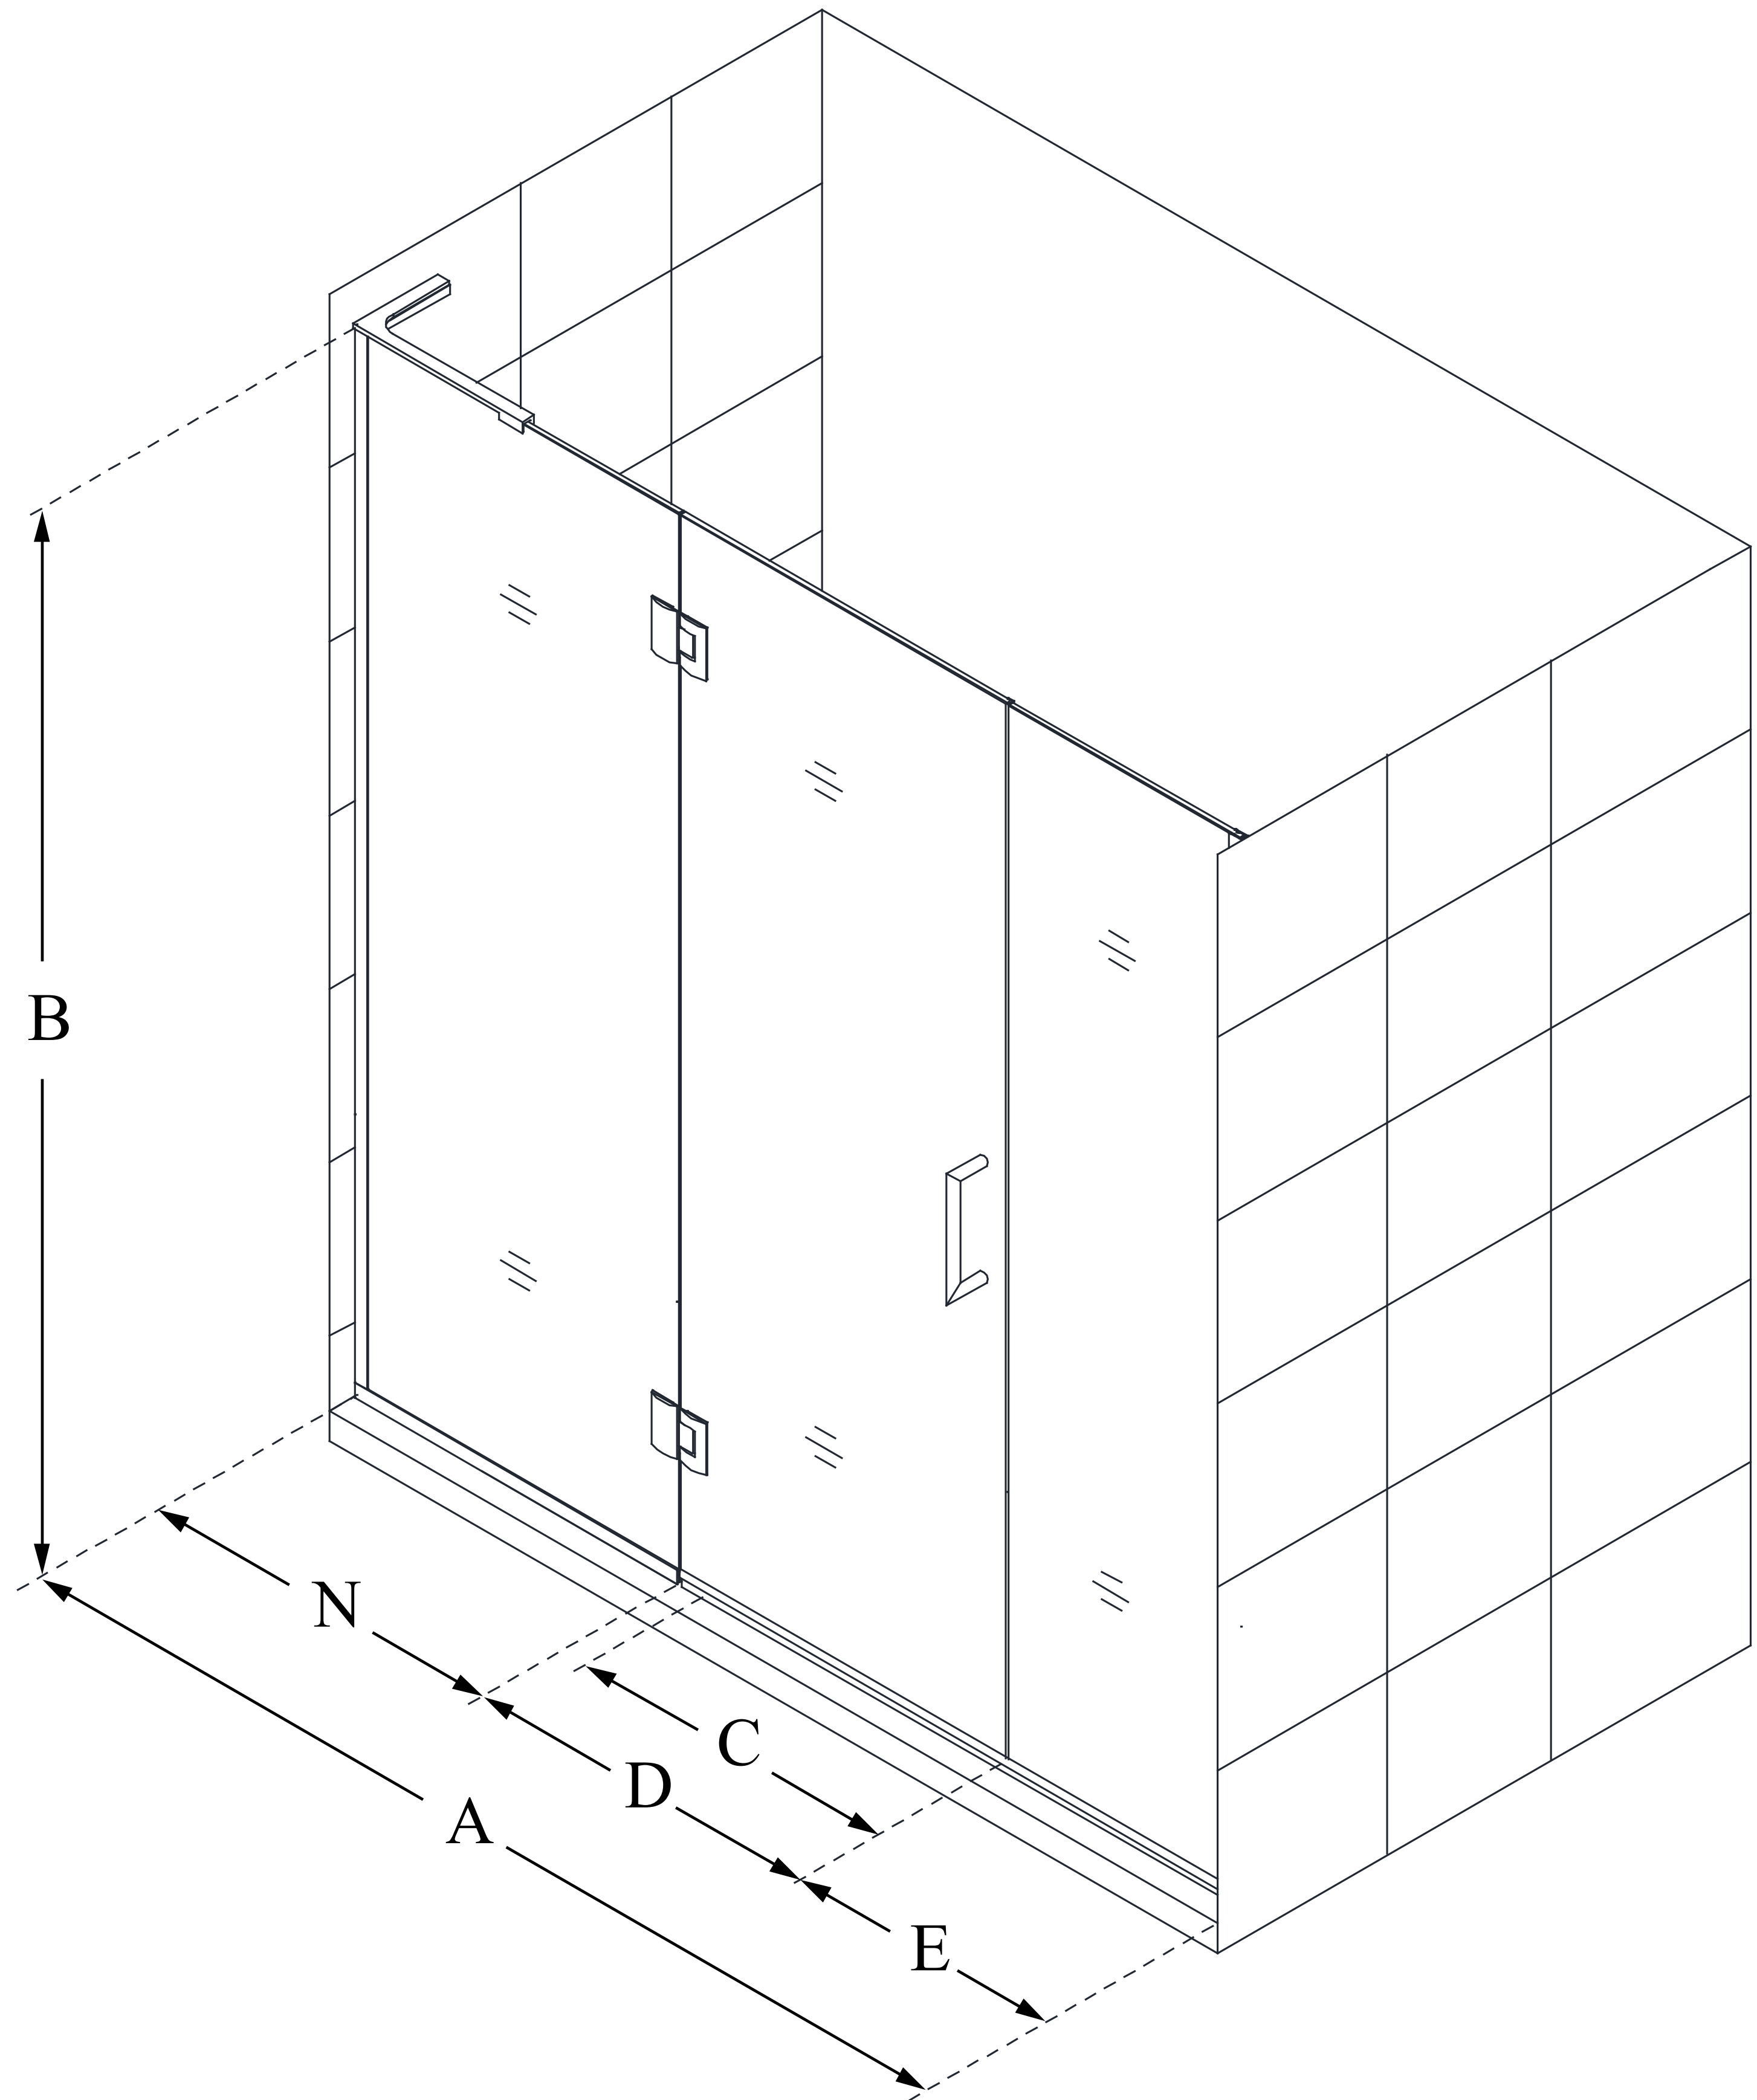

D33006572

UNIDOOR-X

DreamLine Unidoor-X 60 1/2-61 in. W x 72 in. H Frameless Hinged Shower Door, Clear Glass

SWING DOOR

CONFIGURATION DIMENSIONS:

A: 60 1/2 - 61 in.

MODEL WIDTH

B: 72 in.

MODEL HEIGHT

C: 29 in.

ACCESS WIDTH

D: 30 in.

DOOR WIDTH

E: 6 1/2 in.

INLINE PANEL WIDTH

N: 24 in.

HINGE PANEL WIDTH

DreamLine reserves the right to update or modify the hardware or materials pictured without prior notice for the purpose of product improvement and customer satisfaction.