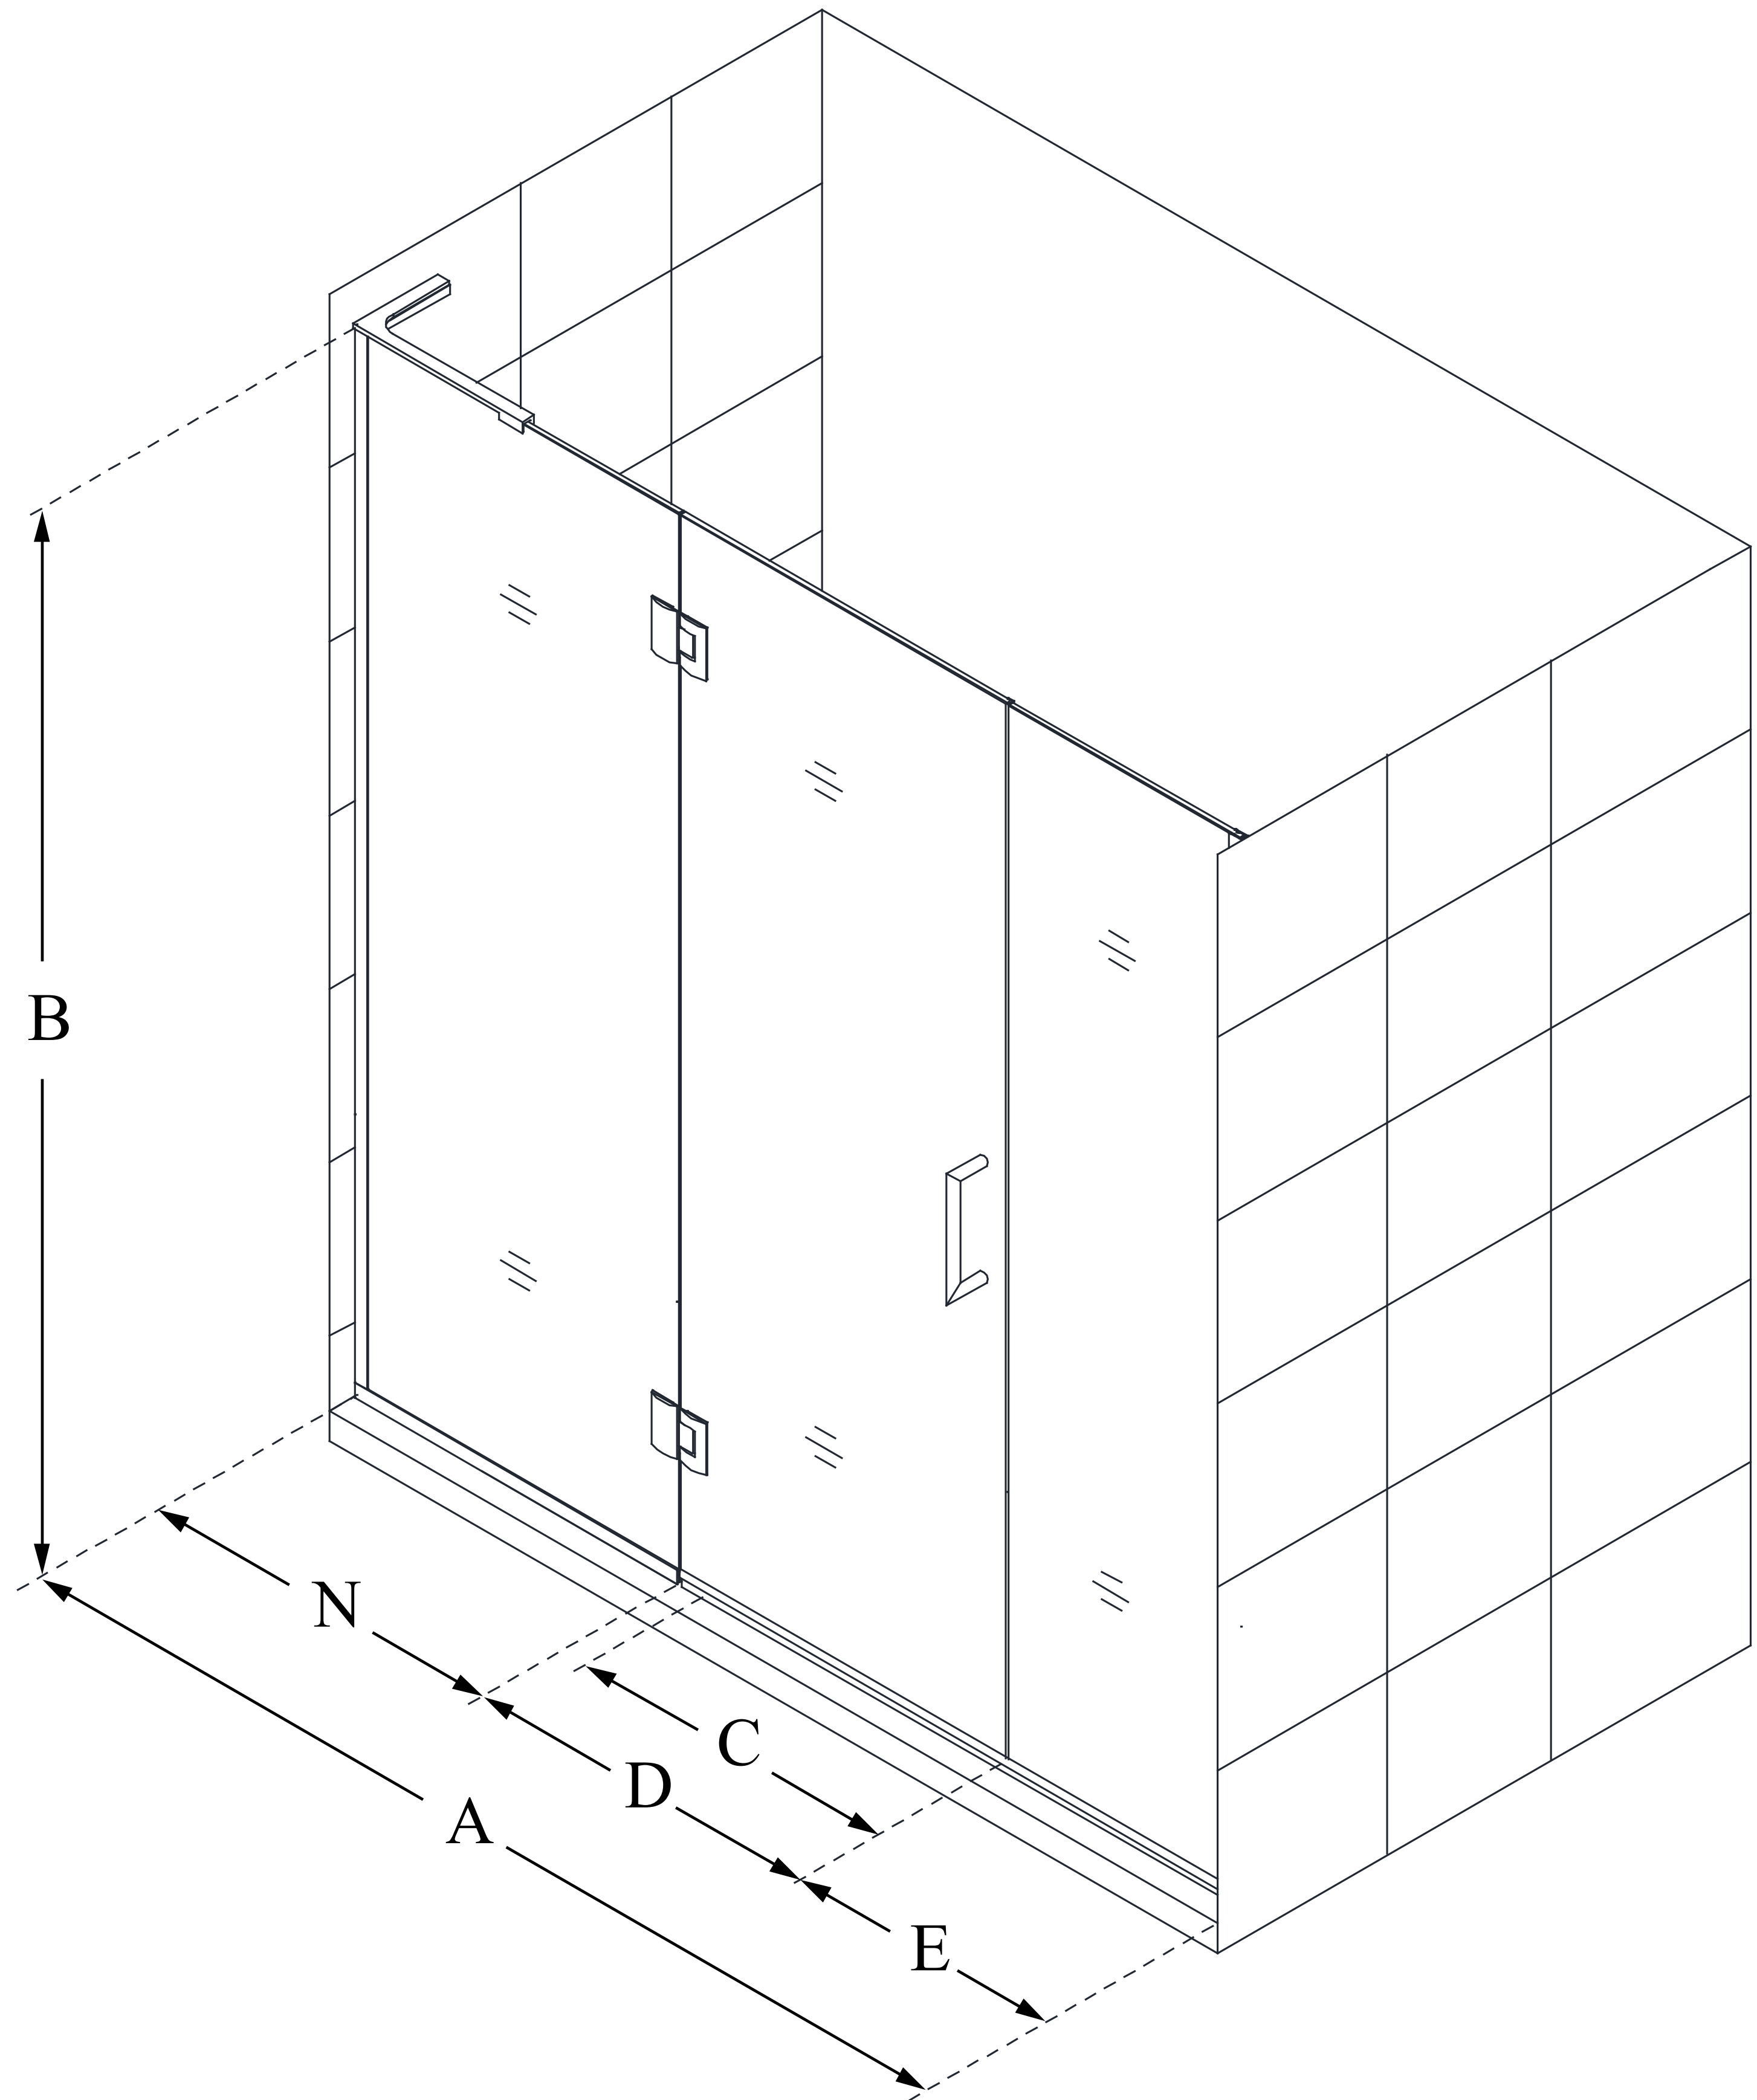

D32906572

UNIDOOR-X

DreamLine Unidoor-X 59 1/2-60 in. W x 72 in. H Frameless Hinged Shower Door, Clear Glass

SWING DOOR

CONFIGURATION DIMENSIONS:

A: 59 1/2 - 60 in.

MODEL WIDTH

B: 72 in.

MODEL HEIGHT

C: 28 in.

ACCESS WIDTH

D: 29 in.

DOOR WIDTH

E: 6 1/2 in.

INLINE PANEL WIDTH

N: 24 in.

HINGE PANEL WIDTH

DreamLine reserves the right to update or modify the hardware or materials pictured without prior notice for the purpose of product improvement and customer satisfaction.