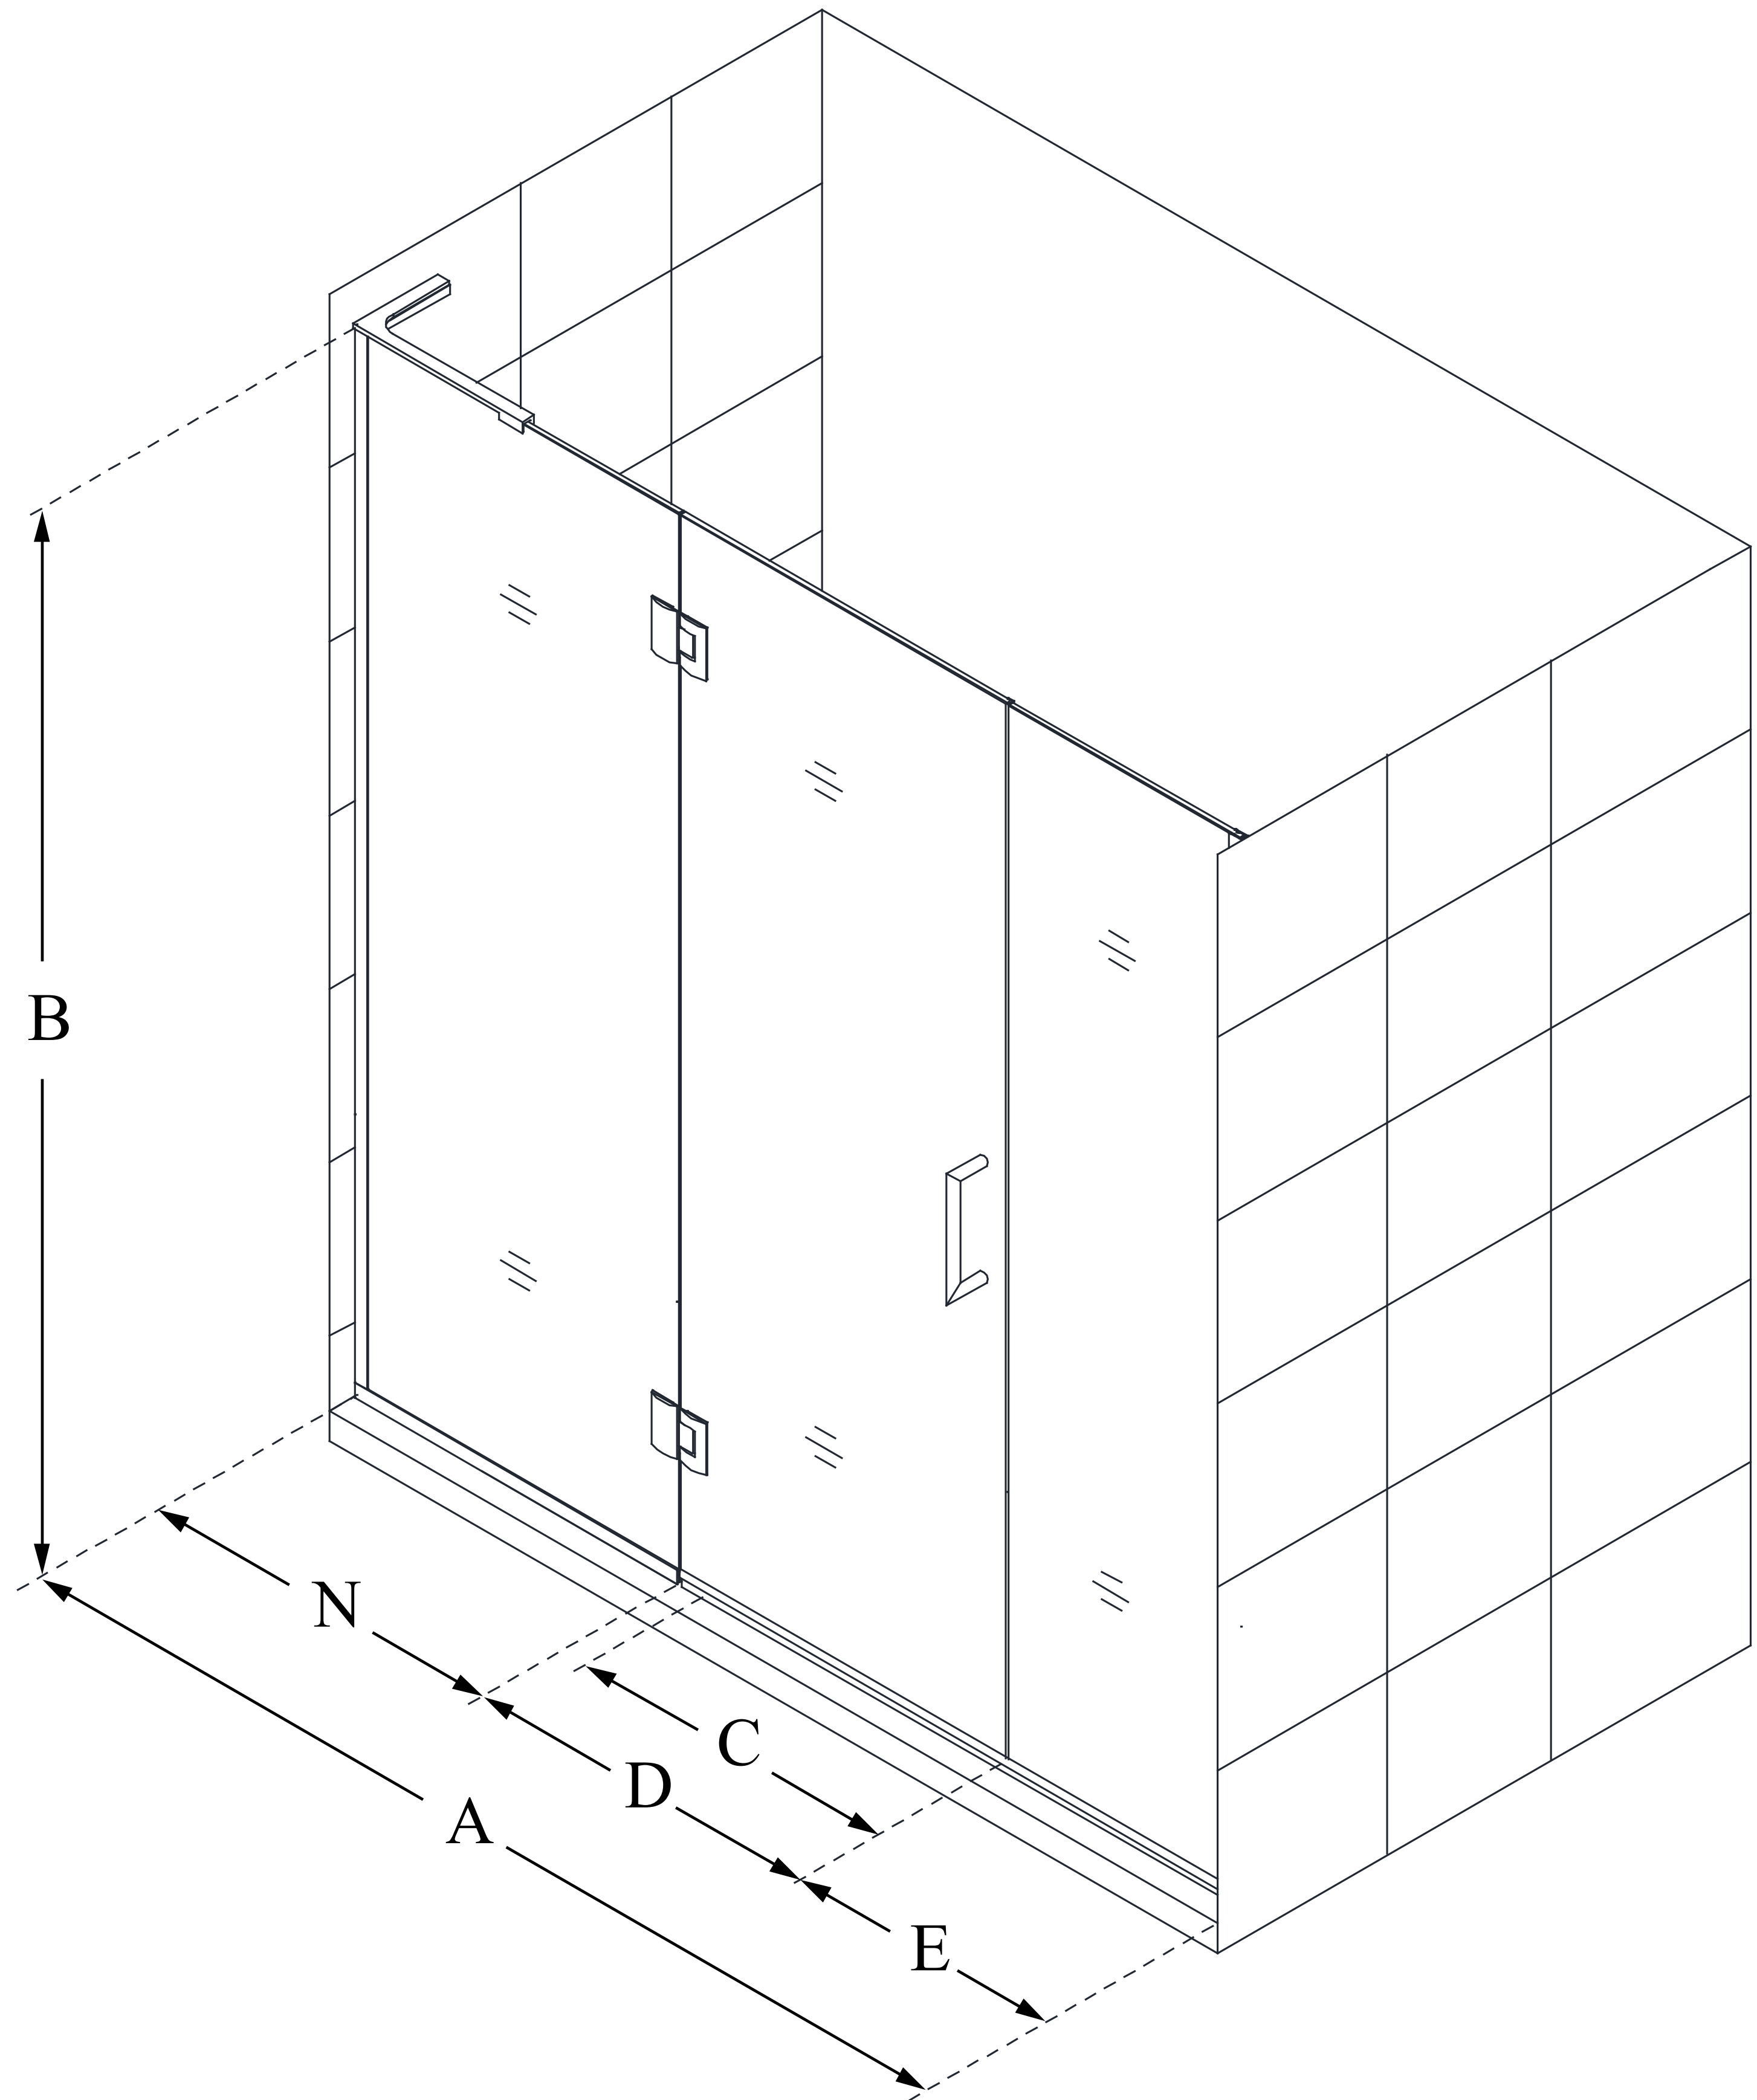

D32806572

UNIDOOR-X

DreamLine Unidoor-X 58 1/2-59
in. W x 72 in. H Frameless Hinged
Shower Door, Clear Glass

SWING DOOR

CONFIGURATION DIMENSIONS:

A: 58 1/2 - 59 in.

MODEL WIDTH

B: 72 in.

MODEL HEIGHT

C: 27 in.

ACCESS WIDTH

D: 28 in.

DOOR WIDTH

E: 6 1/2 in.

INLINE PANEL WIDTH

N: 24 in.

HINGE PANEL WIDTH

DreamLine reserves the right to update or modify the hardware or materials pictured without prior notice for the purpose of product improvement and customer satisfaction.