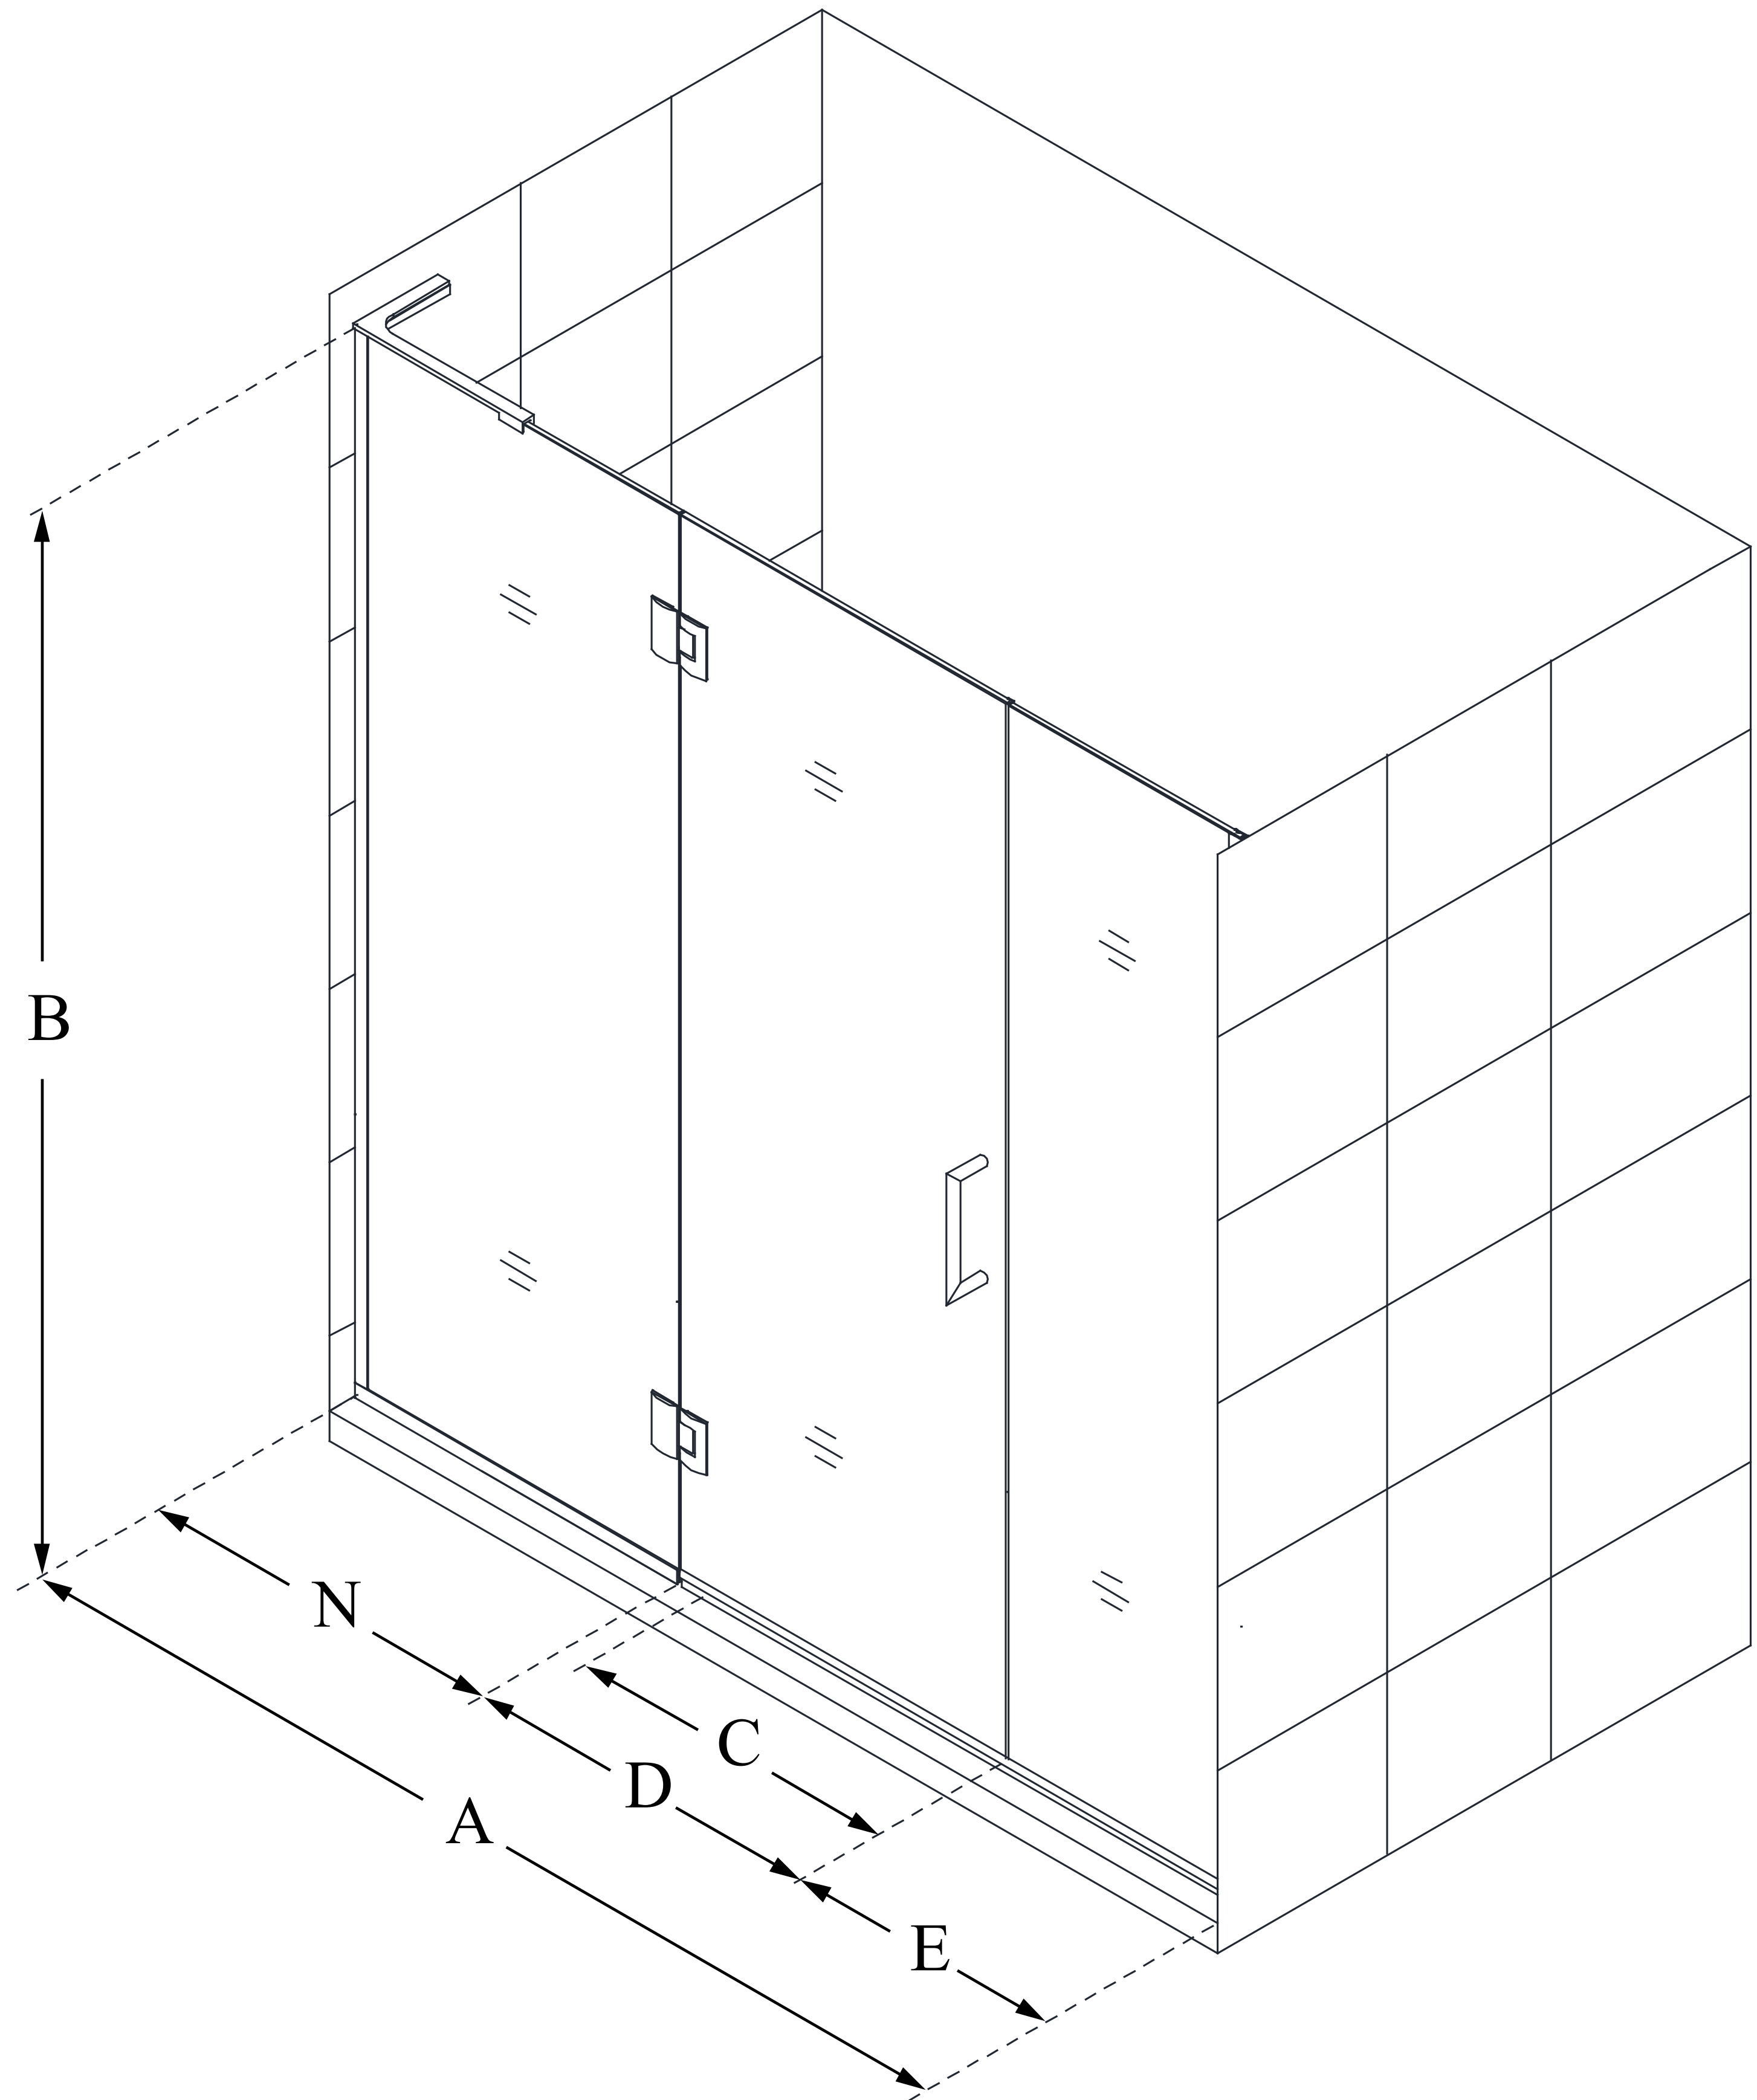

## UNIDOOR-X

DreamLine Unidoor-X 56 1/2-57  
in. W x 72 in. H Frameless Hinged  
Shower Door, Clear Glass

**SWING DOOR**

### CONFIGURATION DIMENSIONS:

**A: 56 1/2 - 57 in.**

MODEL WIDTH

**B: 72 in.**

MODEL HEIGHT

**C: 25 in.**

ACCESS WIDTH

**D: 26 in.**

DOOR WIDTH

**E: 6 1/2 in.**

INLINE PANEL WIDTH

**N: 24 in.**

HINGE PANEL WIDTH

DreamLine reserves the right to update or modify the hardware or materials pictured without prior notice for the purpose of product improvement and customer satisfaction.