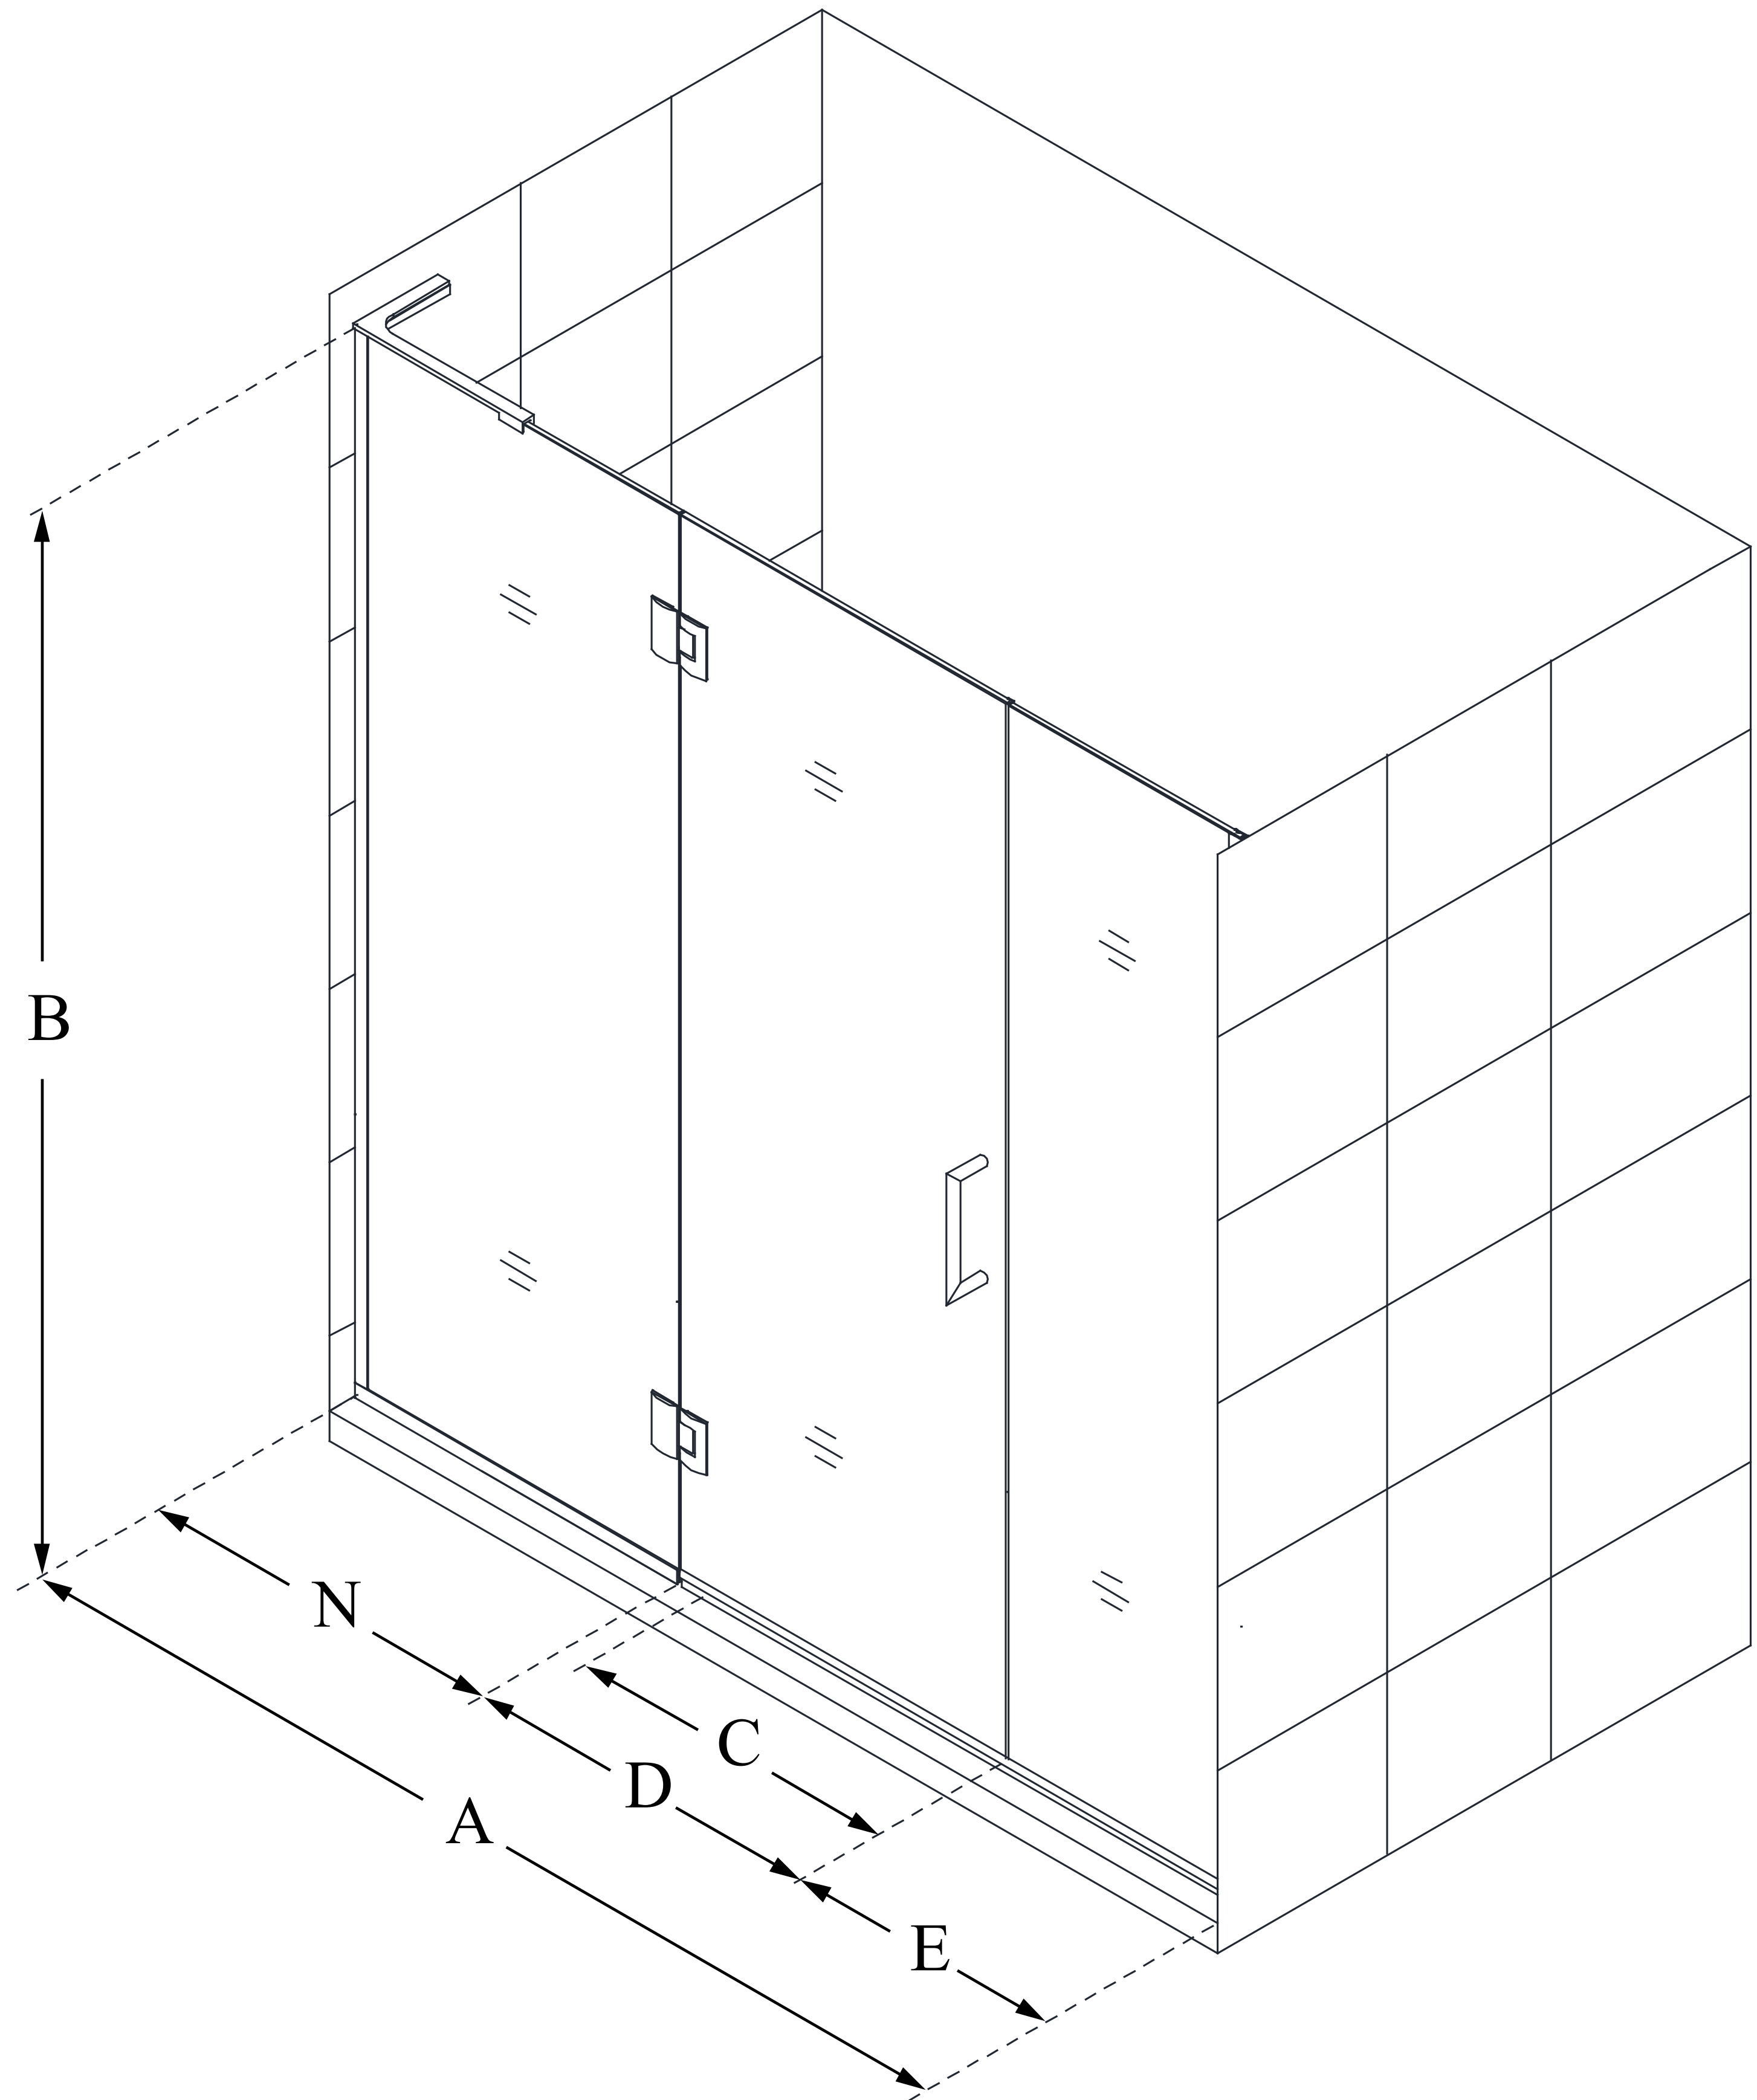

## UNIDOOR-X

DreamLine Unidoor-X 55 1/2-56  
in. W x 72 in. H Frameless Hinged  
Shower Door, Clear Glass

**SWING DOOR**

### CONFIGURATION DIMENSIONS:

**A: 55 1/2 - 56 in.**

MODEL WIDTH

**B: 72 in.**

MODEL HEIGHT

**C: 24 in.**

ACCESS WIDTH

**D: 25 in.**

DOOR WIDTH

**E: 6 1/2 in.**

INLINE PANEL WIDTH

**N: 24 in.**

HINGE PANEL WIDTH

DreamLine reserves the right to update or modify the hardware or materials pictured without prior notice for the purpose of product improvement and customer satisfaction.