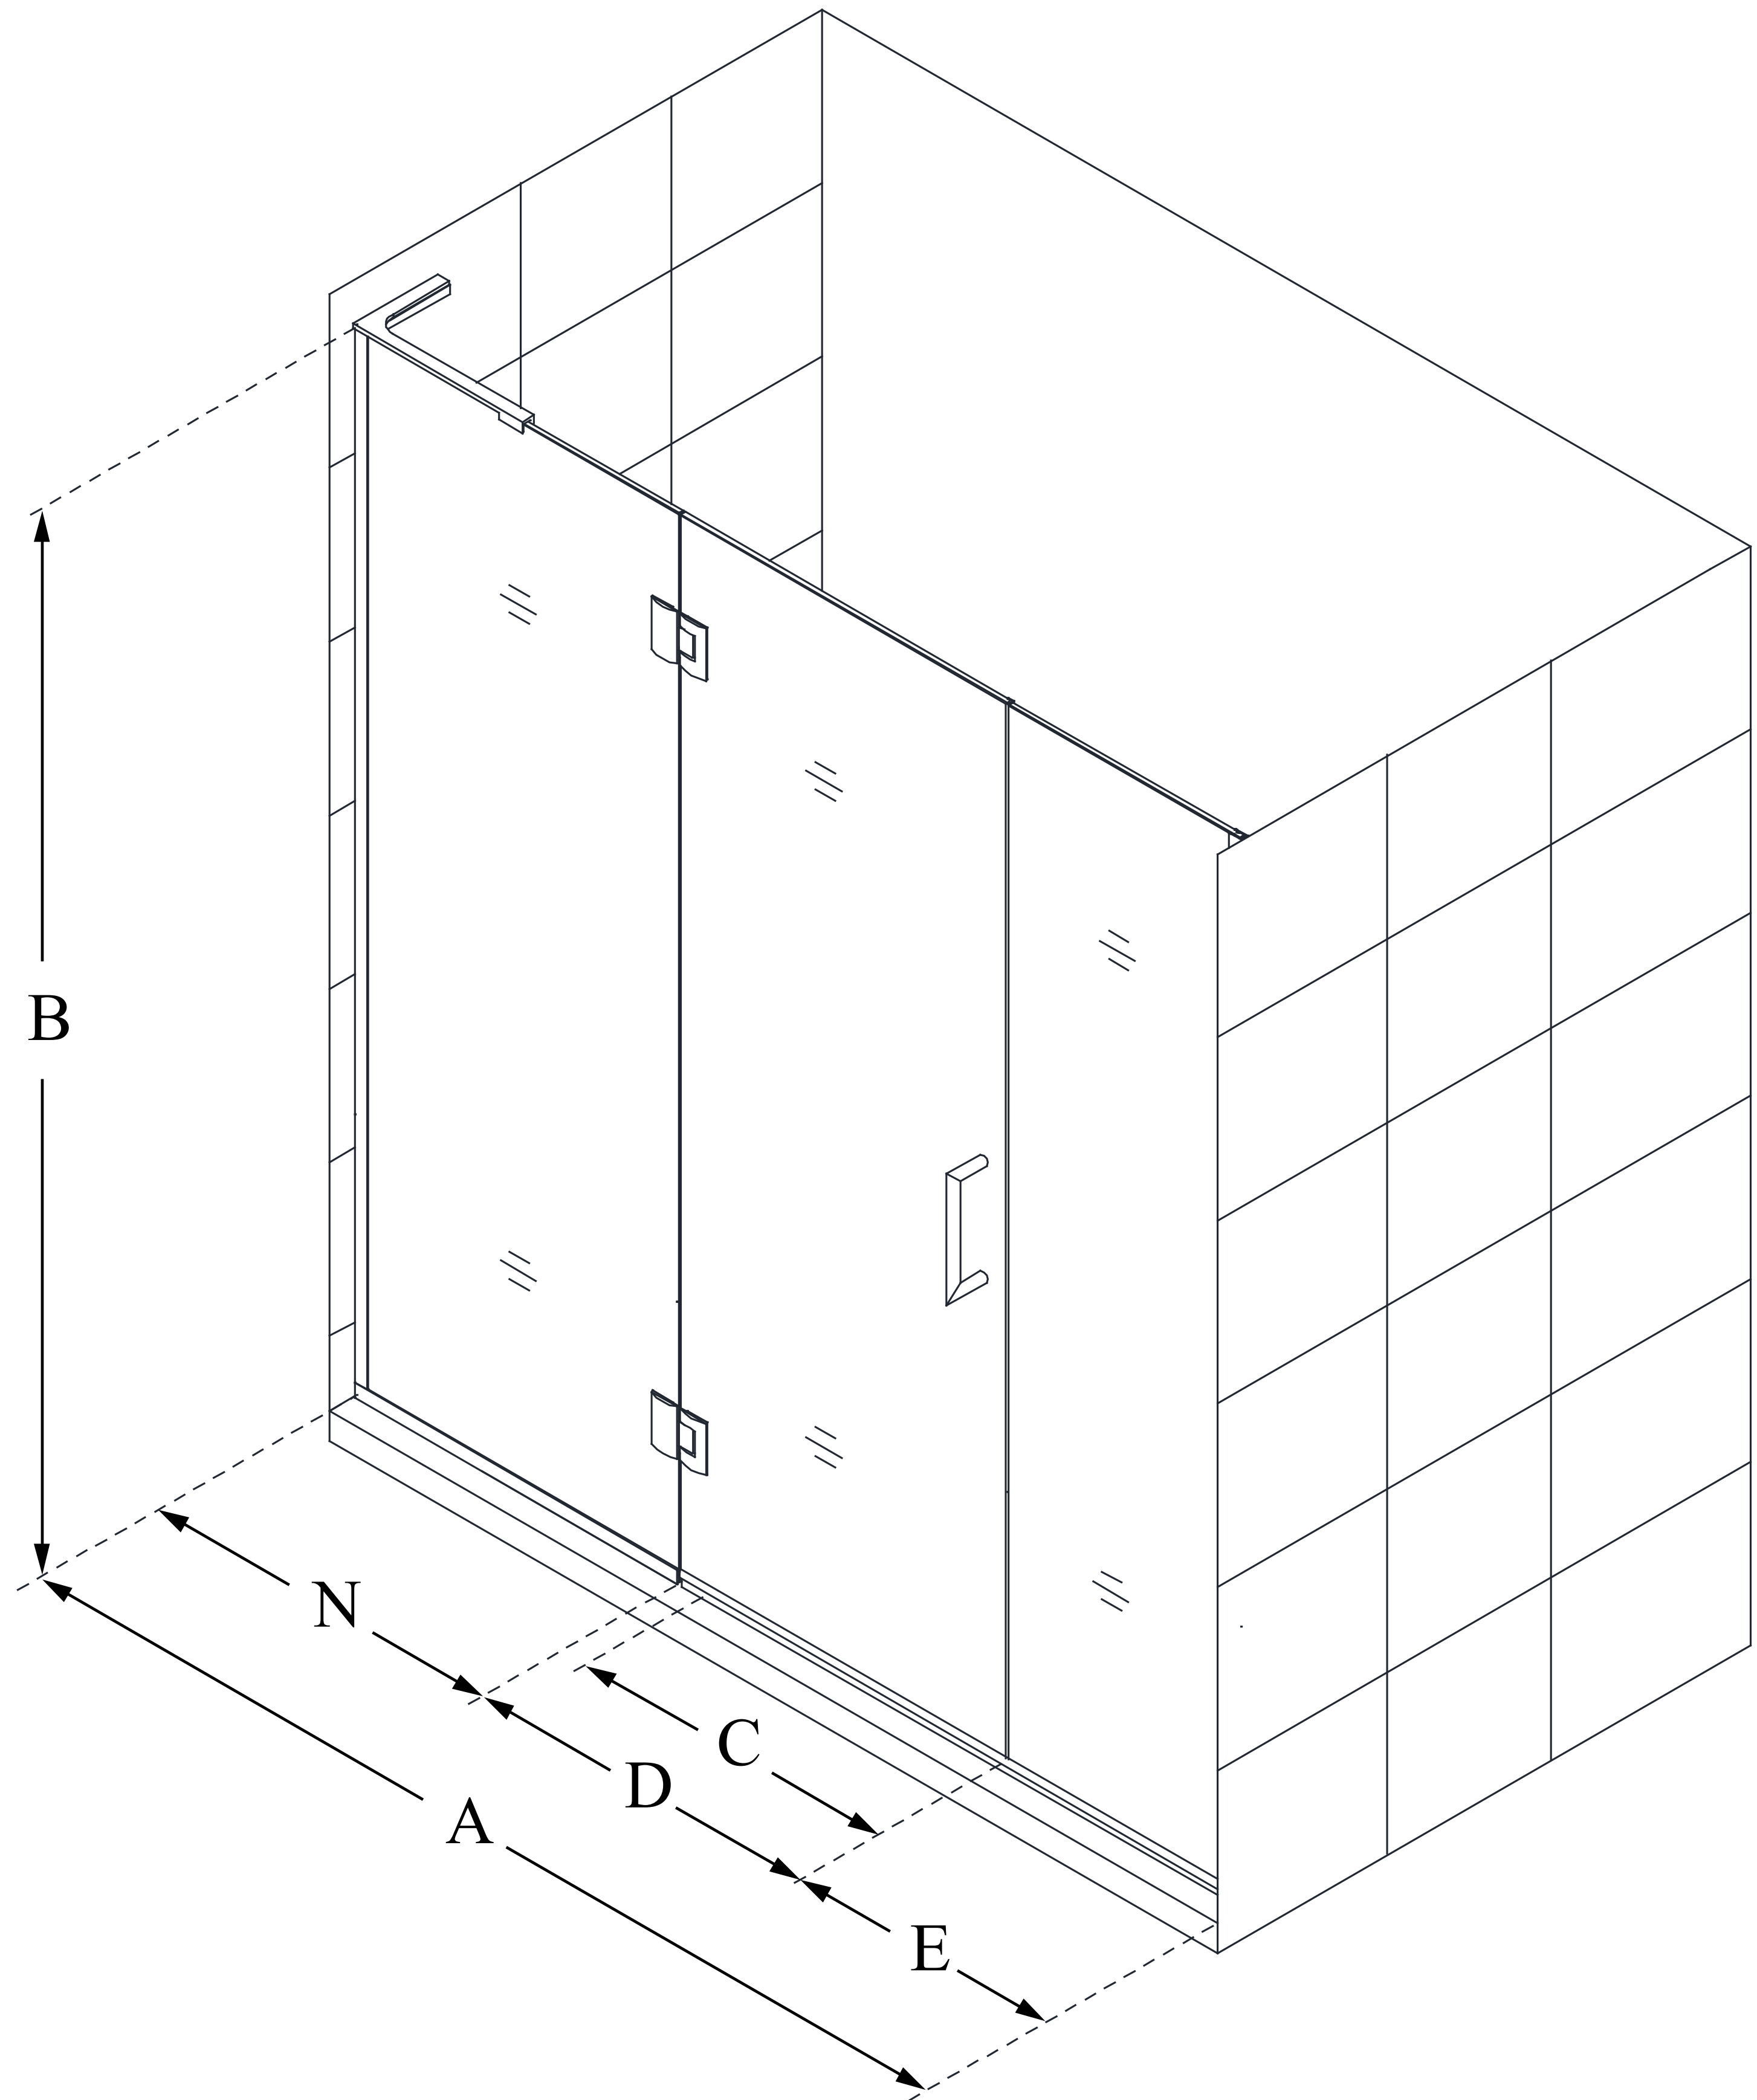

D32406572

UNIDOOR-X

DreamLine Unidoor-X 54 1/2-55
in. W x 72 in. H Frameless Hinged
Shower Door, Clear Glass

SWING DOOR

CONFIGURATION DIMENSIONS:

A: 54 1/2 - 55 in.

MODEL WIDTH

B: 72 in.

MODEL HEIGHT

C: 23 in.

ACCESS WIDTH

D: 24 in.

DOOR WIDTH

E: 6 1/2 in.

INLINE PANEL WIDTH

N: 24 in.

HINGE PANEL WIDTH

DreamLine reserves the right to update or modify the hardware or materials pictured without prior notice for the purpose of product improvement and customer satisfaction.