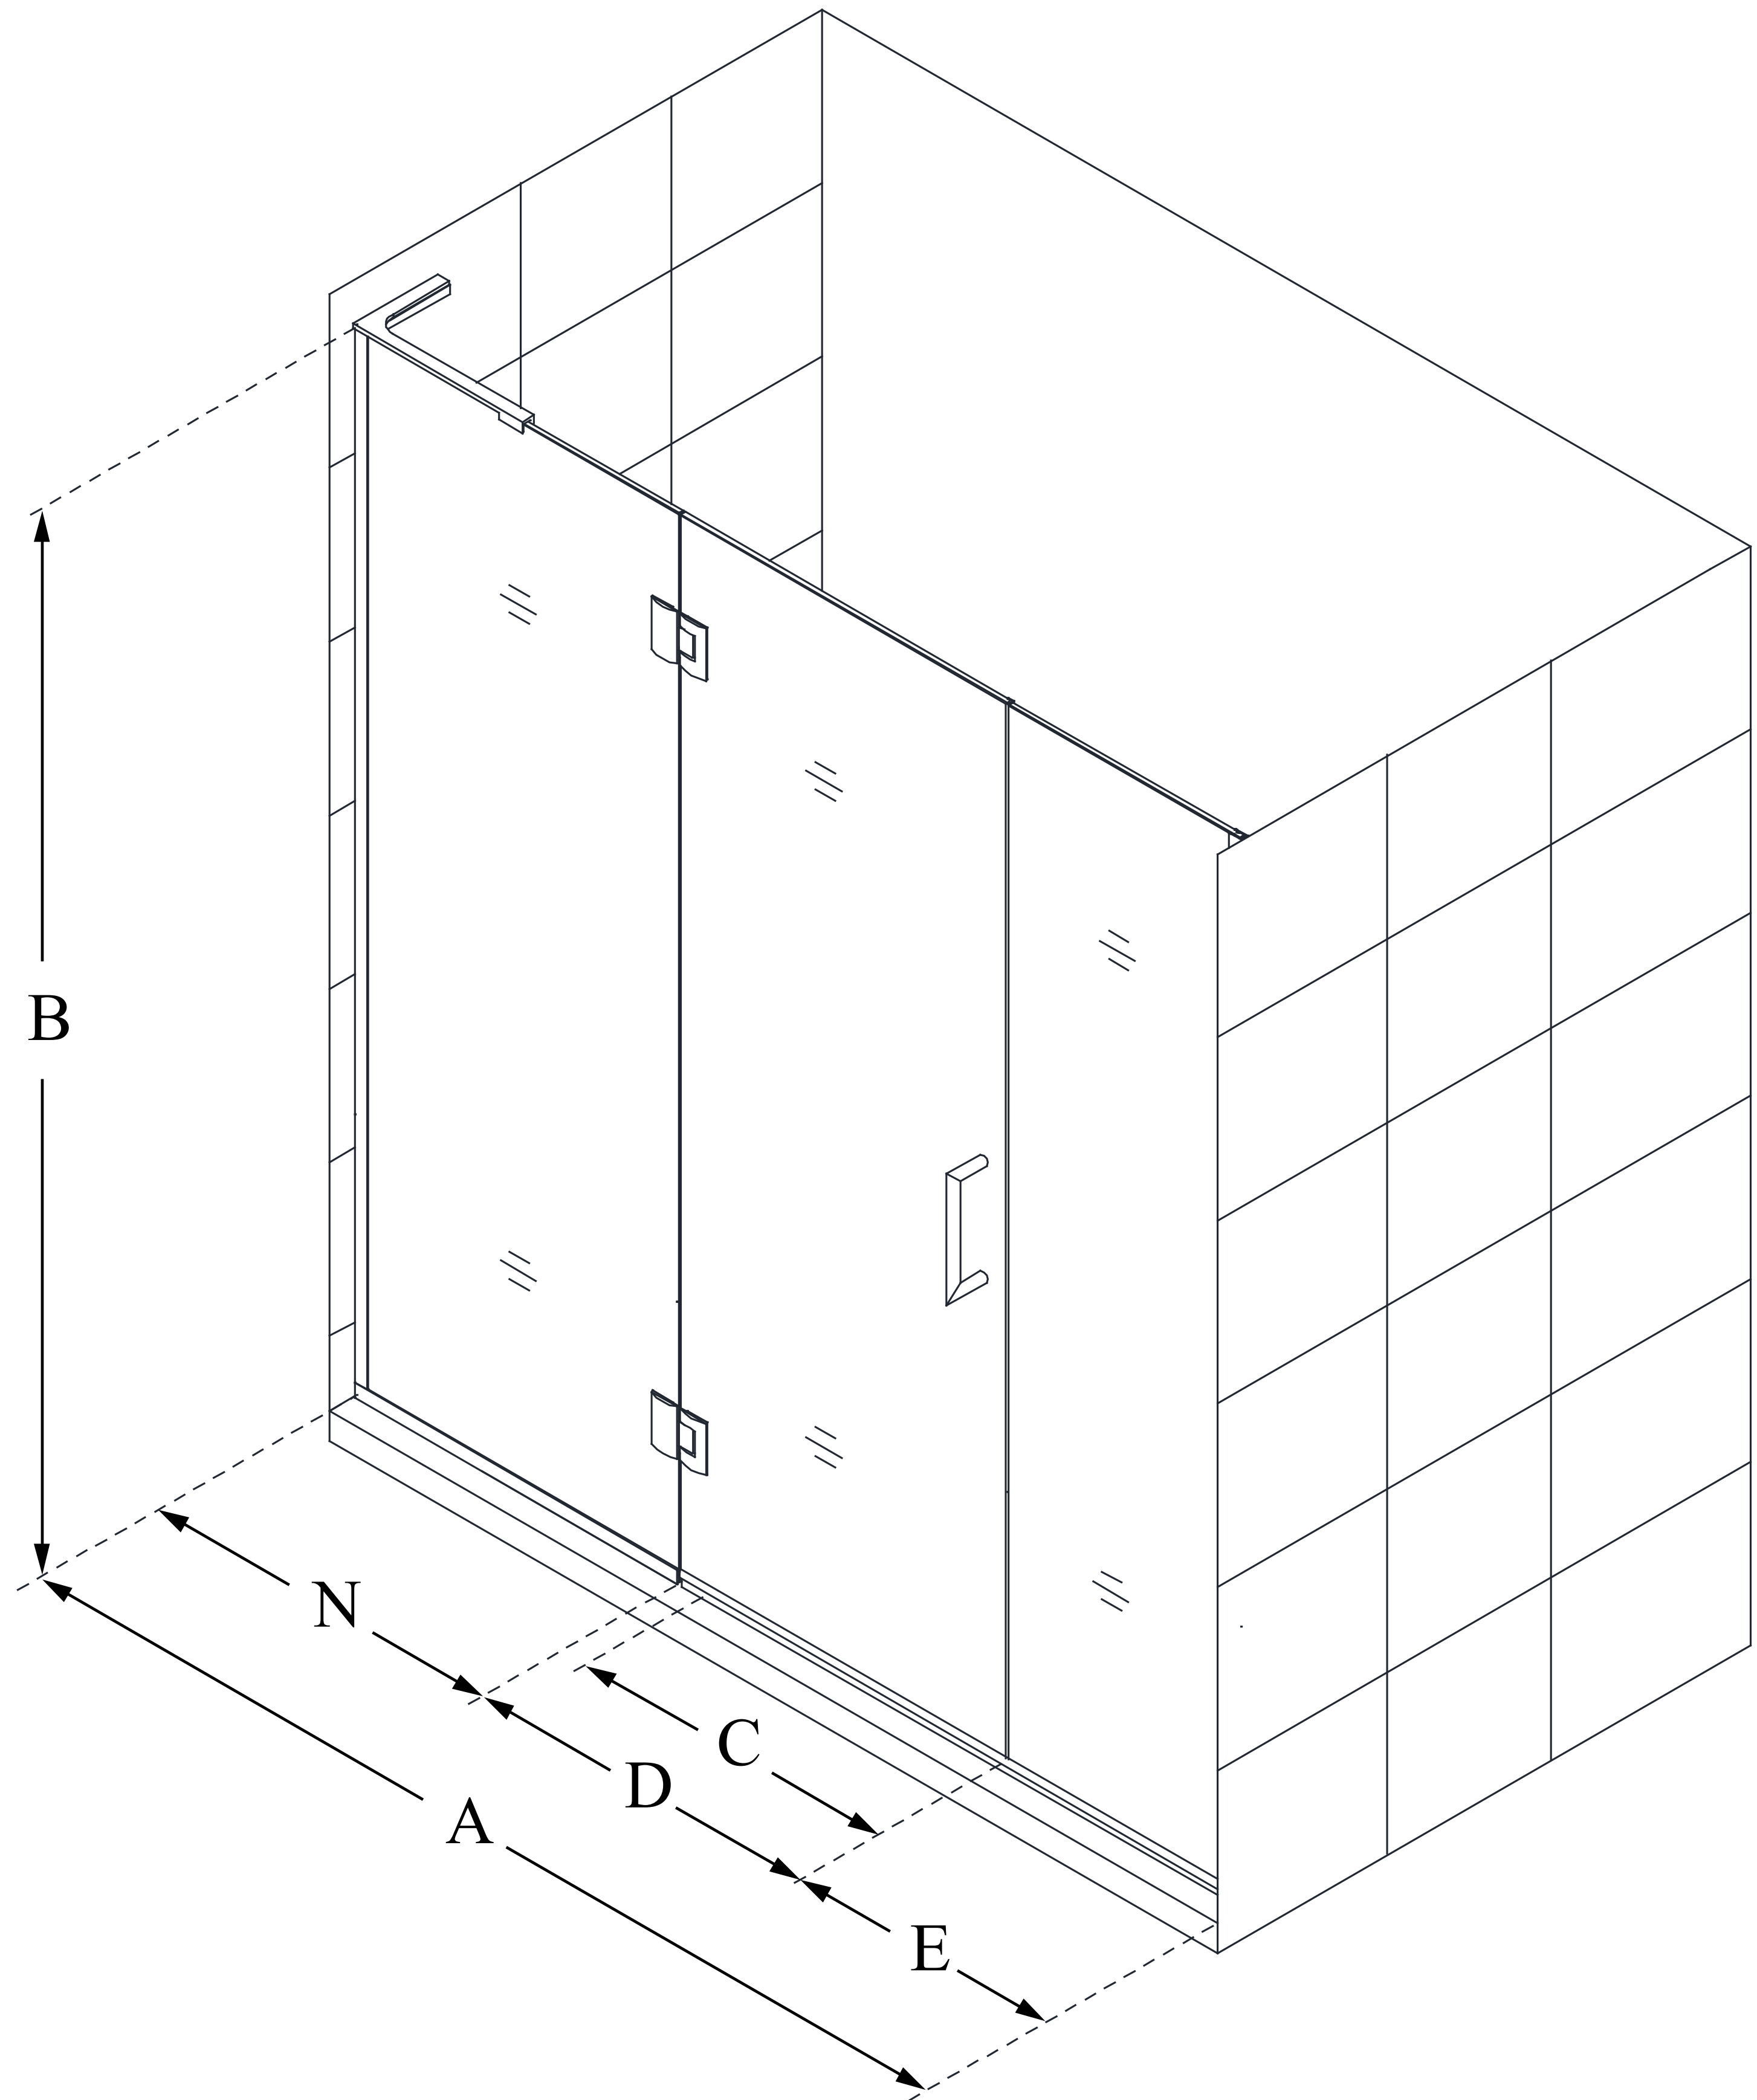

D32306572

UNIDOOR-X

DreamLine Unidoor-X 53 1/2-54
in. W x 72 in. H Frameless Hinged
Shower Door, Clear Glass

SWING DOOR

CONFIGURATION DIMENSIONS:

A: 53 1/2 - 54 in.

MODEL WIDTH

B: 72 in.

MODEL HEIGHT

C: 22 in.

ACCESS WIDTH

D: 23 in.

DOOR WIDTH

E: 6 1/2 in.

INLINE PANEL WIDTH

N: 24 in.

HINGE PANEL WIDTH

DreamLine reserves the right to update or modify the hardware or materials pictured without prior notice for the purpose of product improvement and customer satisfaction.