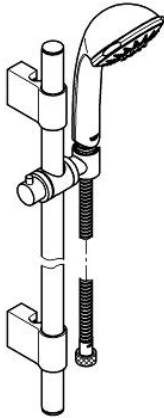

shower rail, 600 mm (28 797 000)

GROHE DreamSpray perfect spray pattern

shower hose, 1.750 mm

1/2" x 1/2" (28 025)

GROHE StarLight chrome finish

GROHE QuickFix Plus adjustable distance between brackets

for adaption to existing drilling holes

Standard Specification:

consisting of:

hand shower Relaxa Five (28 897)

shower rail, 600 mm (28 797 000)

shower hose, 1.750 mm

1/2" x 1/2" (28 025)

GROHE DreamSpray perfect spray pattern

GROHE StarLight chrome finish

GROHE QuickFix Plus adjustable distance between brackets

for adaption to existing drilling holes

SpeedClean anti-lime system

Inner WaterGuide for a longer life

Color:

□ 28917EN0 EN0 brushed nickel

RELEXA 100 FIVE
Shower rail set 5 sprays
MODEL # 28917ZB0

Pure Freude
an Wasser

GROHE
WAVE

Product Description:
Shower rail set 5 sprays

Standard Specification:

consisting of:

hand shower Relexa Five (28 897)

shower rail, 600 mm (28 797 000)

shower hose, 1.750 mm