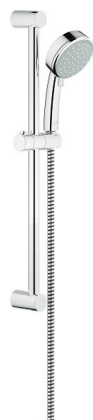

NEW TEMPESTA
COSMOPOLITAN 100
Shower rail set 2 sprays
MODEL # 26076001

Pure Freude
an Wasser

GROHE

Product Description:
Shower rail set 2 sprays

Standard Specification:

consisting of:

hand shower (26 046)

shower rail, 600 mm (27 521 000)

Relaxaflex hose 1750 mm 1/2" x 1/2" (28 154 000)

GROHE EcoJoy 7.6 l/min flow limiter

GROHE DreamSpray perfect spray pattern

GROHE StarLight chrome finish

SpeedClean anti-lime system

Inner WaterGuide for a longer life

suitable for instantaneous heater

min. recommended pressure 1.0 bar

Color:

□ 26076001 001 chrome