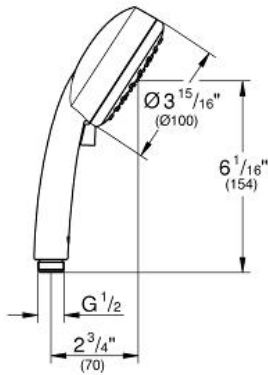

NEW TEMPESTA
COSMOPOLITAN 100
Handshower 2 Sprays
MODEL # 26046002

Pure Freude
an Wasser

GROHE

Product Description:
NEW TEMPESTA COSMOPOLITAN 100
Handshower 2 Sprays

Standard Specification:

- 2 Adjustable spray patterns: Rain, Jet
- GROHE EcoJoy 1.75 gpm (6.6 l/min) flow limiter
- GROHE DreamSpray perfect spray pattern
- GROHE StarLight chrome finish
- Inner WaterGuide for a longer life
- SpeedClean® anti-lime system
- Universal mounting system (fits all standard shower hoses)
- Min. recommended pressure: 15 psi

Applicable Codes & Standards:

- ASME A112.18.1/CSA B125.1
- EPA WaterSense®
- CalGreen

Color:

- 26046002 StarLight Chrome