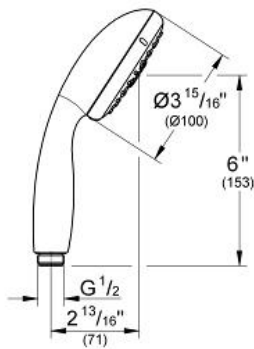

NEW TEMPESTA 100 Shower Head 4 sprays

MODEL # 28421

Pure Freude an Wasser

GROHE America, Inc | 200 North Gary Avenue, Suite G, Roselle, IL 60172
Phone: +1 (800) 444-7643 | Fax: +1 (800) 225-2778 | us-customerservice@grohe.com

Product Description: Shower Head 4 sprays

Standard Specification:

- GROHE Rain O2, Rain, • GROHE EcoJoy® 2.4 g flow limiter
- GROHE DreamSpray® perfect spray pattern
- GROHE StarLight® finish
- SpeedClean® anti-lime system
- Inner WaterGuide for a longer life
- ShockProof silicone ring prevents damages caused by shower falling
- Universal mounting system (fits all standard shower hoses)
- Suitable for instantaneous heater
- Max Flow Rate 2.5 gpm (9.5 L/min)
- Min. recommended pressure 15 psi