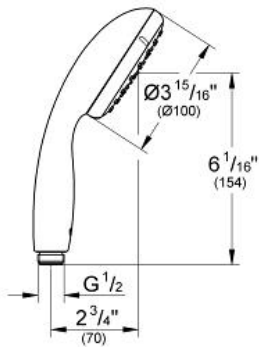

NEW TEMPESTA 100
Handshower 2 Sprays

MODEL # 26047001

Pure Freude
an Wasser

GROHE

Product Description:
NEW TEMPESTA 100
Handshower 2 Sprays

Standard Specification:

- 2 Adjustable spray patterns: Rain, Jet
- GROHE EcoJoy 1.75 gpm (6.6 l/min) flow limiter
- GROHE DreamSpray perfect spray pattern
- GROHE StarLight chrome finish
- SpeedClean® anti-lime system
- Inner WaterGuide for a longer life
- Universal mounting system (fits all standard shower hoses)
- Min. recommended pressure: 15 psi