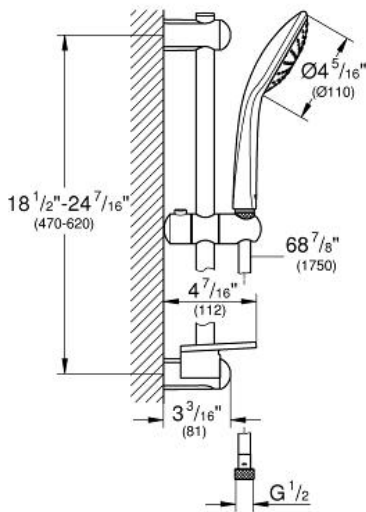

EUPHORIA 110 MONO Shower Set

MODEL # 2726600E

Pure Freude an Wasser

GROHE America, Inc | 200 North Gary Avenue, Suite G, Roselle, IL 60172
Phone: +1 (800) 444-7643 | Fax: +1 (800) 225-2778 | us-customerservice@grohe.com

Product Description: Shower Set

Standard Specification:

- Consisting of:
- Euphoria hand shower (27 265 00E)
- 24" shower bar (27 499 000)
- RelaxaFlex 69" plastic shower hose (28 154)
- Soap dish
- GROHE EcoJoy 1.5 gpm flow restrictor
- GROHE CoolTouch
- GROHE DreamSpray perfect spray pattern
- GROHE StarLight finish
- SpeedClean® anti-lime system
- Max Flow Rate 1.5 gpm at 80 psi (5.7 L/min)

Applicable Codes & Standards:

- Energy Policy Act of 1992
- ASME A112.18.1/CSA B125.1

Color:

- 2726600E 00E chrome