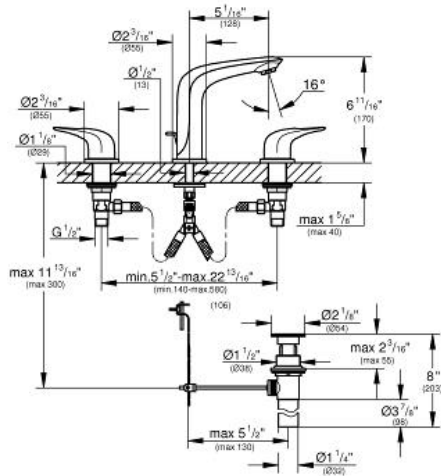

EUROSTYLE
Three-hole basin mixer 1/2"
S-Size

MODEL # 20486003

GROHE America, Inc | 200 North Gary Avenue, Suite G, Roselle, IL 60172
Phone: +1 (800) 444-7643 | Fax: +1 (800) 225-2778 | us-customerservice@grohe.com

Pure Freude an Wasser

Product Description:
Three-hole basin mixer 1/2"
S-Size

Standard Specification:

- Metal handles
- Ceramic cartridge
- **GROHE StarLight** finish
- **GROHE EcoJoy** Mousseur 1.2 gpm
- 1 1/4" pop-up waste set
- Stainless steel flex lines
- Union nut with 7/16" drilling
- **GROHE QuickFix** rapid installation system