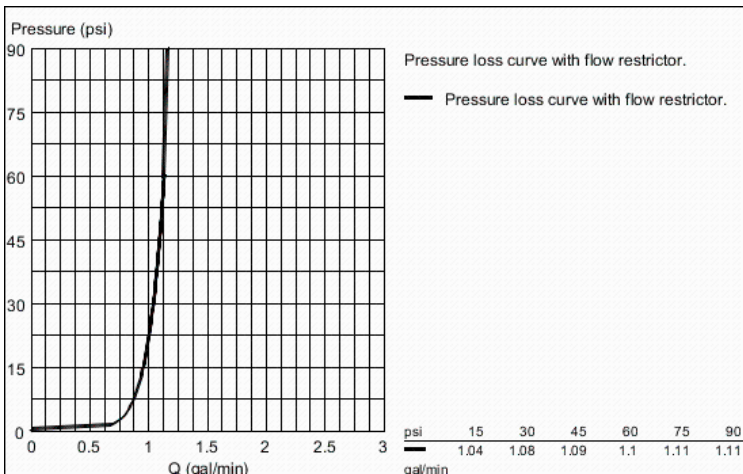

Color:

- 23577EN3 EN3 brushed nickel