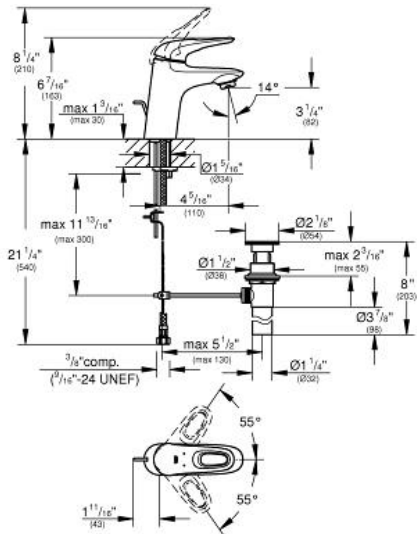

Pure Freude an Wasser

Product Description: Lavatory Centerset S-Size

Standard Specification:

- Single hole installation
- Metal lever
- **GROHE SilkMove** 35 mm ceramic cartridge
- With temperature limiter
- Adjustable flow rate limiter
- **GROHE StarLight** finish
- **GROHE EcoJoy**
- Brushed Nickel finish features beautiful chrome accents
- 1 1/4" pop-up waste set
- Stainless steel flex lines
- **GROHE QuickFix** rapid installation system

Color:

- 23577EN3 EN3 brushed nickel

EUROSTYLE
Lavatory Centerset
S-Size

MODEL # 23577003

GROHE America, Inc | 200 North Gary Avenue, Suite G, Roselle, IL 60172
Phone: +1 (800) 444-7643 | Fax: +1 (800) 225-2778 | us-customerservice@grohe.com

Pure Freude an Wasser

Product Description:
Lavatory Centerset
S-Size

Standard Specification:

- Single hole installation
- Metal lever
- **GROHE SilkMove** 35 mm ceramic cartridge
- With temperature limiter
- Adjustable flow rate limiter
- **GROHE StarLight** finish
- **GROHE EcoJoy** Mousseur 1.2 gpm
- 1 1/4" pop-up waste set
- Stainless steel flex lines
- **GROHE QuickFix** rapid installation system