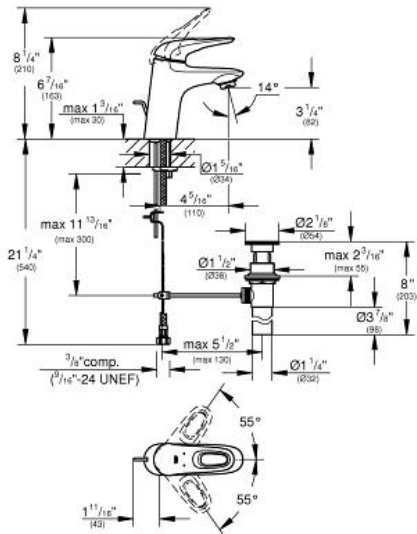

EUROSTYLE Lavatory Centerset S-Size

MODEL # 23577EN3

GROHE America, Inc | 200 North Gary Avenue, Suite G, Roselle, IL 60172
Phone: +1 (800) 444-7643 | Fax: +1 (800) 225-2778 | us-customerservice@grohe.com

Pure Freude an Wasser

Product Description: Lavatory Centerset S-Size

Standard Specification:

- Single hole installation
- Metal lever
- **GROHE SilkMove** 35 mm ceramic cartridge
- With temperature limiter
- Adjustable flow rate limiter
- **GROHE StarLight** finish
- **GROHE EcoJoy**
- Brushed Nickel finish features beautiful chrome accents
- 1 1/4" pop-up waste set
- Stainless steel flex lines
- **GROHE QuickFix** rapid installation system

Color:

- 23577EN3 EN3 brushed nickel

EUROSTYLE
Lavatory Centerset
S-Size

MODEL # 23577003

GROHE America, Inc | 200 North Gary Avenue, Suite G, Roselle, IL 60172
Phone: +1 (800) 444-7643 | Fax: +1 (800) 225-2778 | us-customerservice@grohe.com

Pure Freude an Wasser

Product Description:
Lavatory Centerset
S-Size

Standard Specification:

- Single hole installation
- Metal lever
- **GROHE SilkMove** 35 mm ceramic cartridge
- With temperature limiter
- Adjustable flow rate limiter
- **GROHE StarLight** finish
- **GROHE EcoJoy** Mousseur 1.2 gpm
- 1 1/4" pop-up waste set
- Stainless steel flex lines
- **GROHE QuickFix** rapid installation system