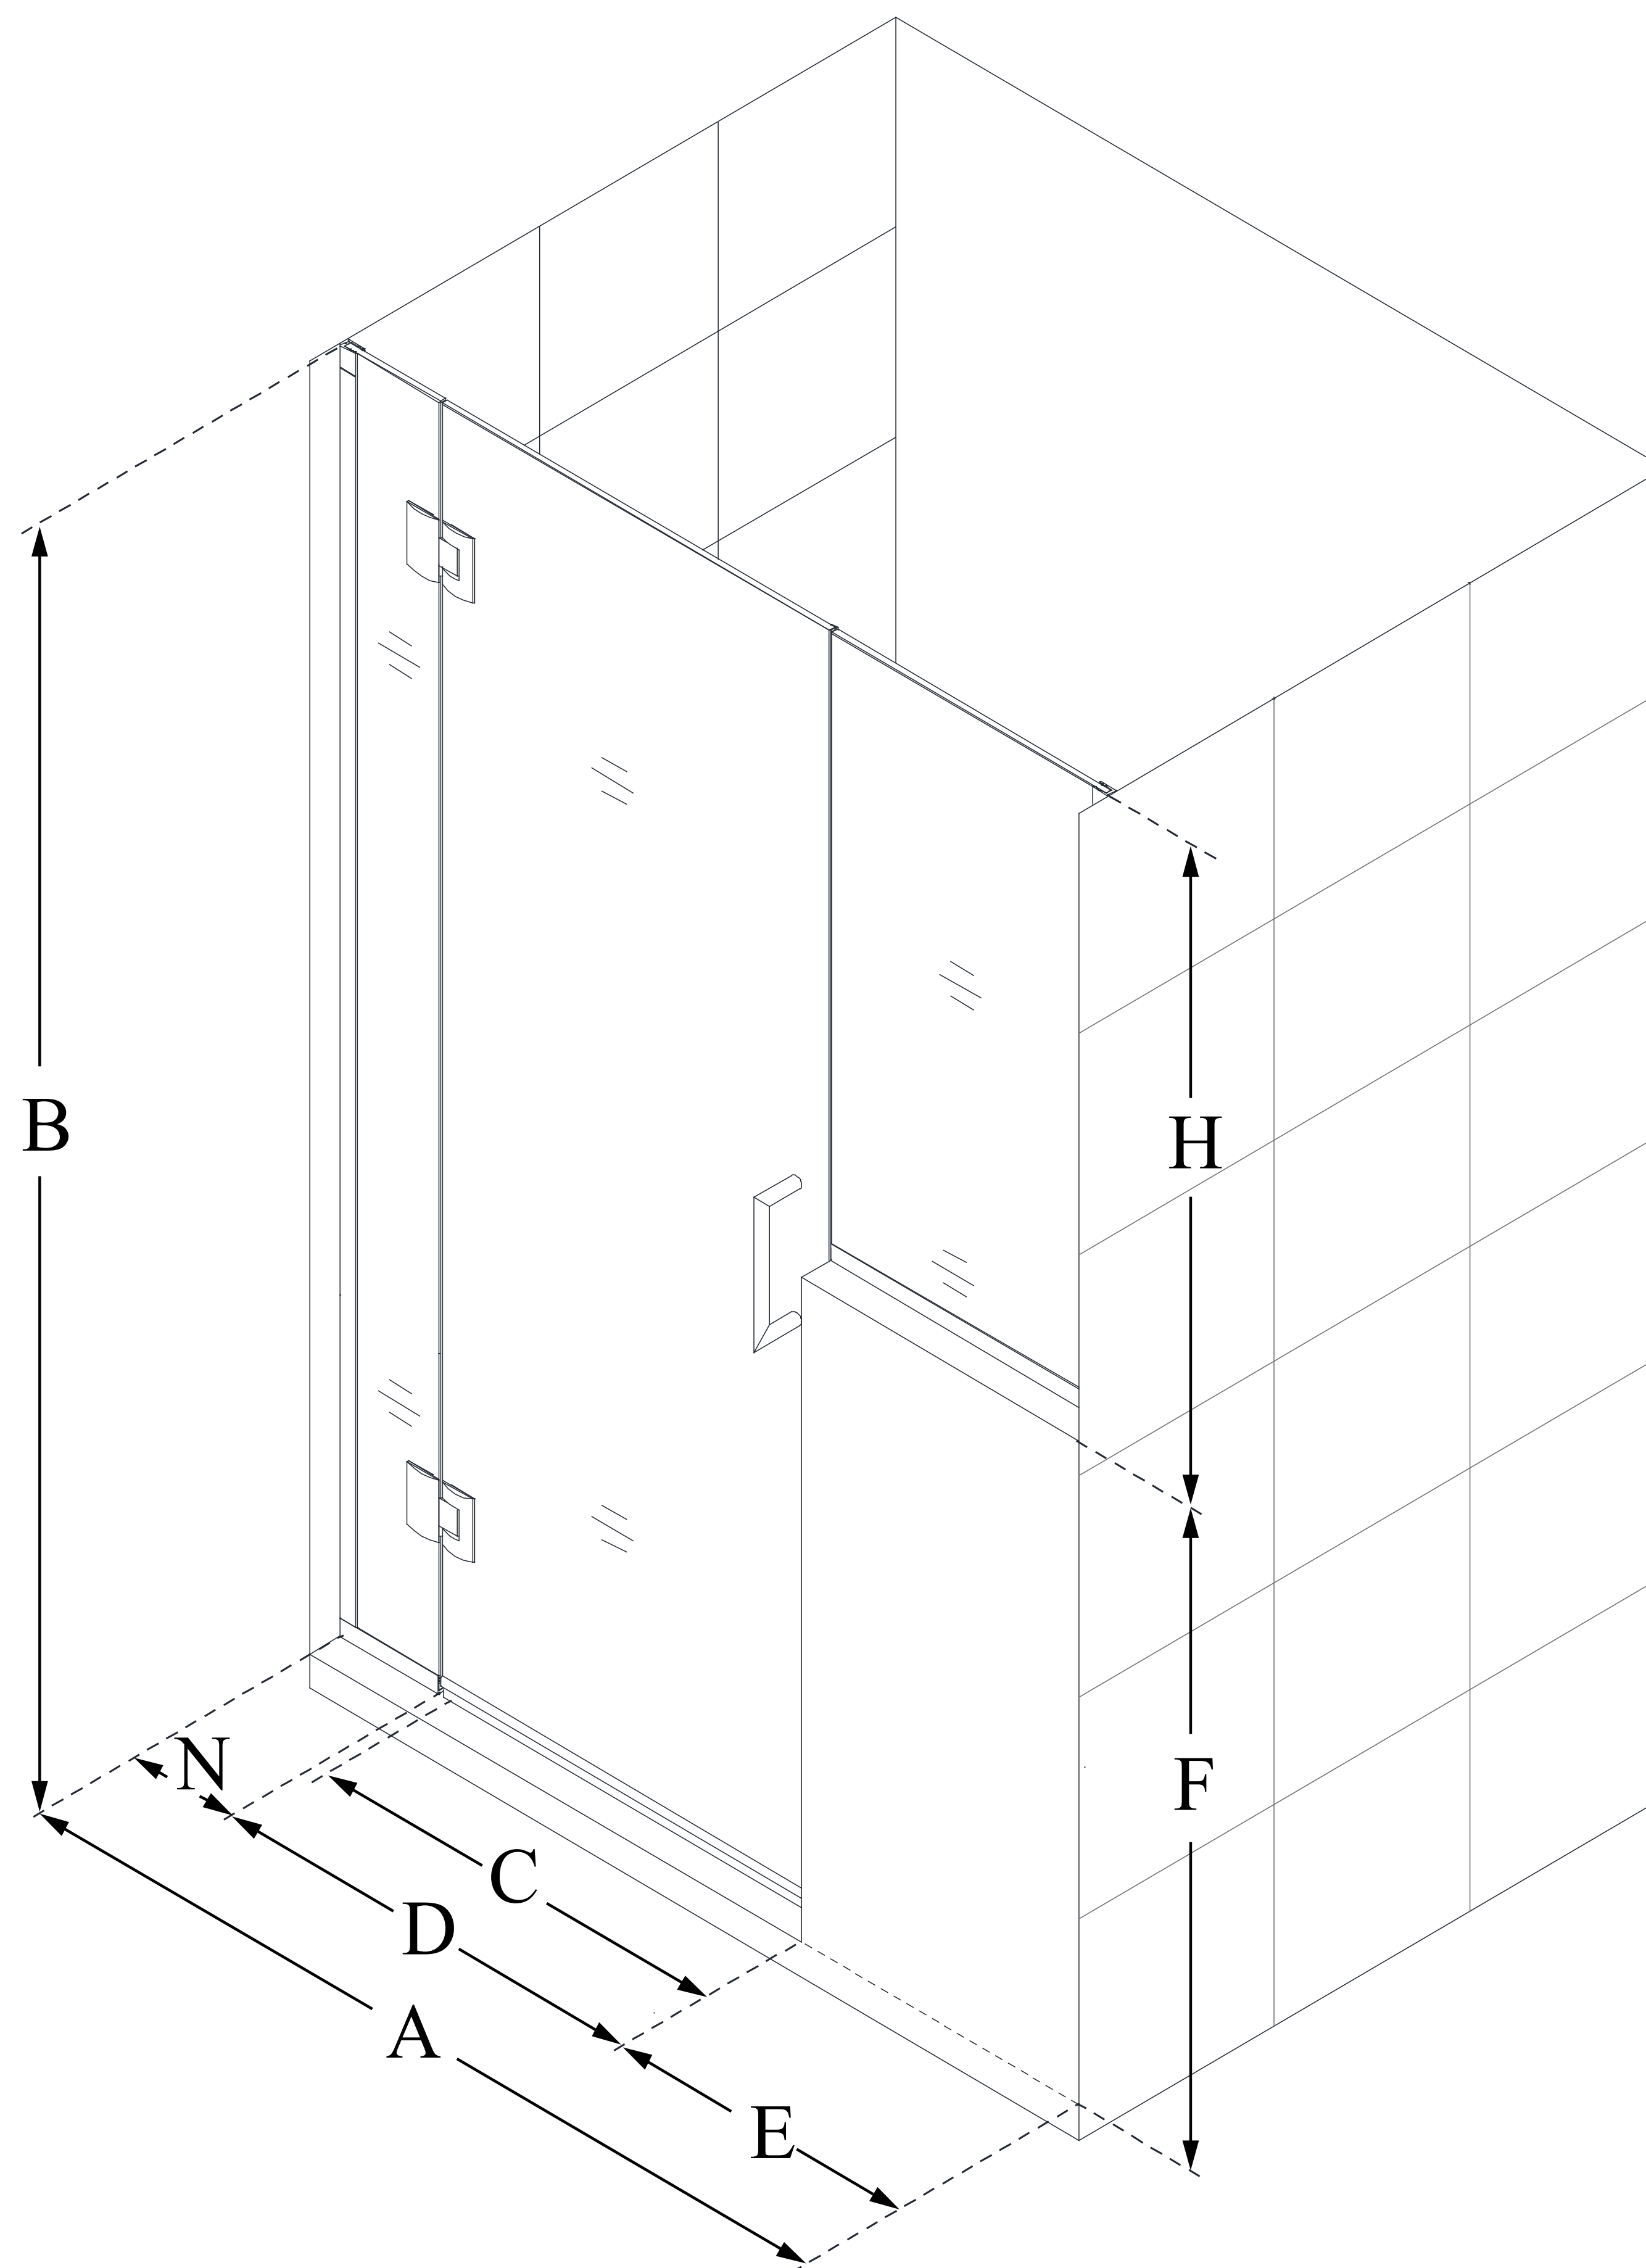

D1233634

UNIDOOR-X

DreamLine Unidoor-X 65-65 1/2 in. W x 72 in. H Frameless Hinged Shower Door, Clear Glass

SWING DOOR

**CONFIGURATION
DIMENSIONS:**

A: 65 - 65 1/2 in.

MODEL WIDTH

B: 72 in.

MODEL HEIGHT

C: 22 in.

ACCESS WIDTH

D: 23 in.

DOOR WIDTH

E: 36 in.

INLINE PANEL WIDTH

F: 38 in.

BUTTRESS WALL HEIGHT

H: 34 in.

BUTTRESS GLASS HEIGHT

N: 6 in.

HINGE PANEL WIDTH

DreamLine reserves the right to update or modify the hardware or materials pictured without prior notice for the purpose of product improvement and customer satisfaction.