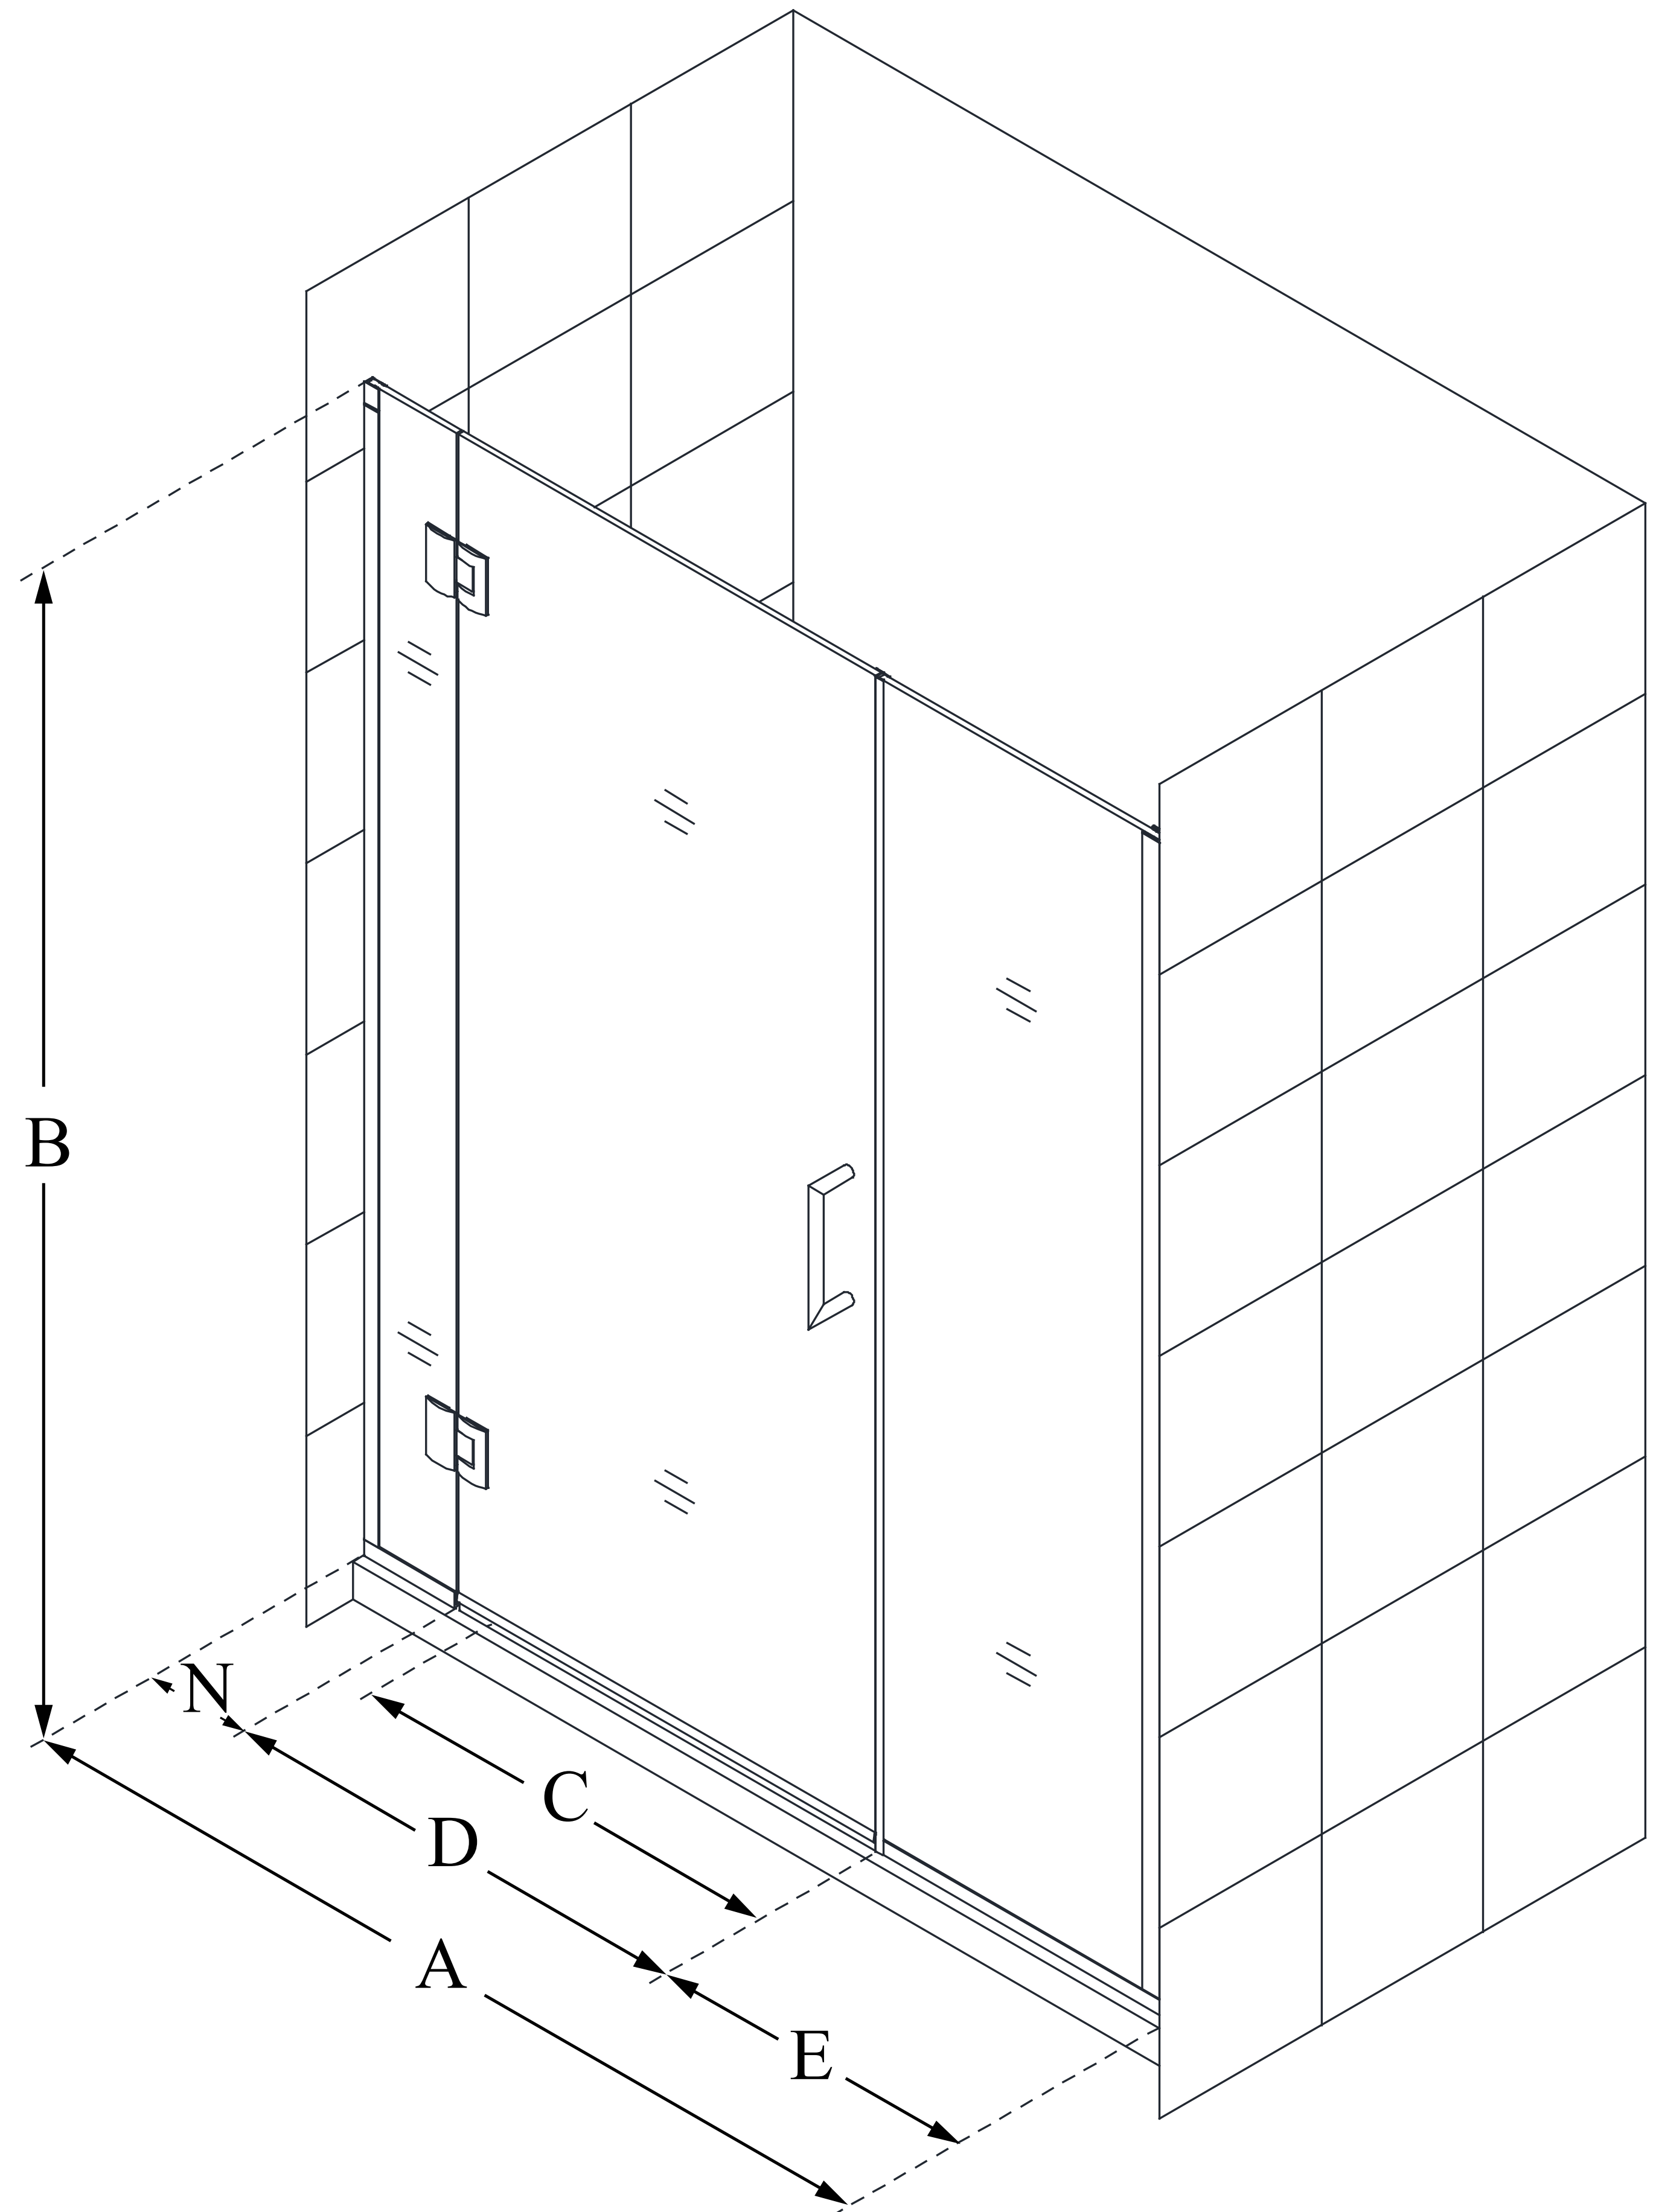

D1233072

UNIDOOR-X

DreamLine Unidoor-X 59-59 1/2
in. W x 72 in. H Frameless Hinged
Shower Door, Clear Glass

SWING DOOR

CONFIGURATION DIMENSIONS:

A: 59 - 59 1/2 in.

MODEL WIDTH

B: 72 in.

MODEL HEIGHT

C: 22 in.

ACCESS WIDTH

D: 23 in.

DOOR WIDTH

E: 30 in.

INLINE PANEL WIDTH

N: 6 in.

HINGE PANEL WIDTH

DreamLine reserves the right to update or modify the hardware or materials pictured without prior notice for the purpose of product improvement and customer satisfaction.