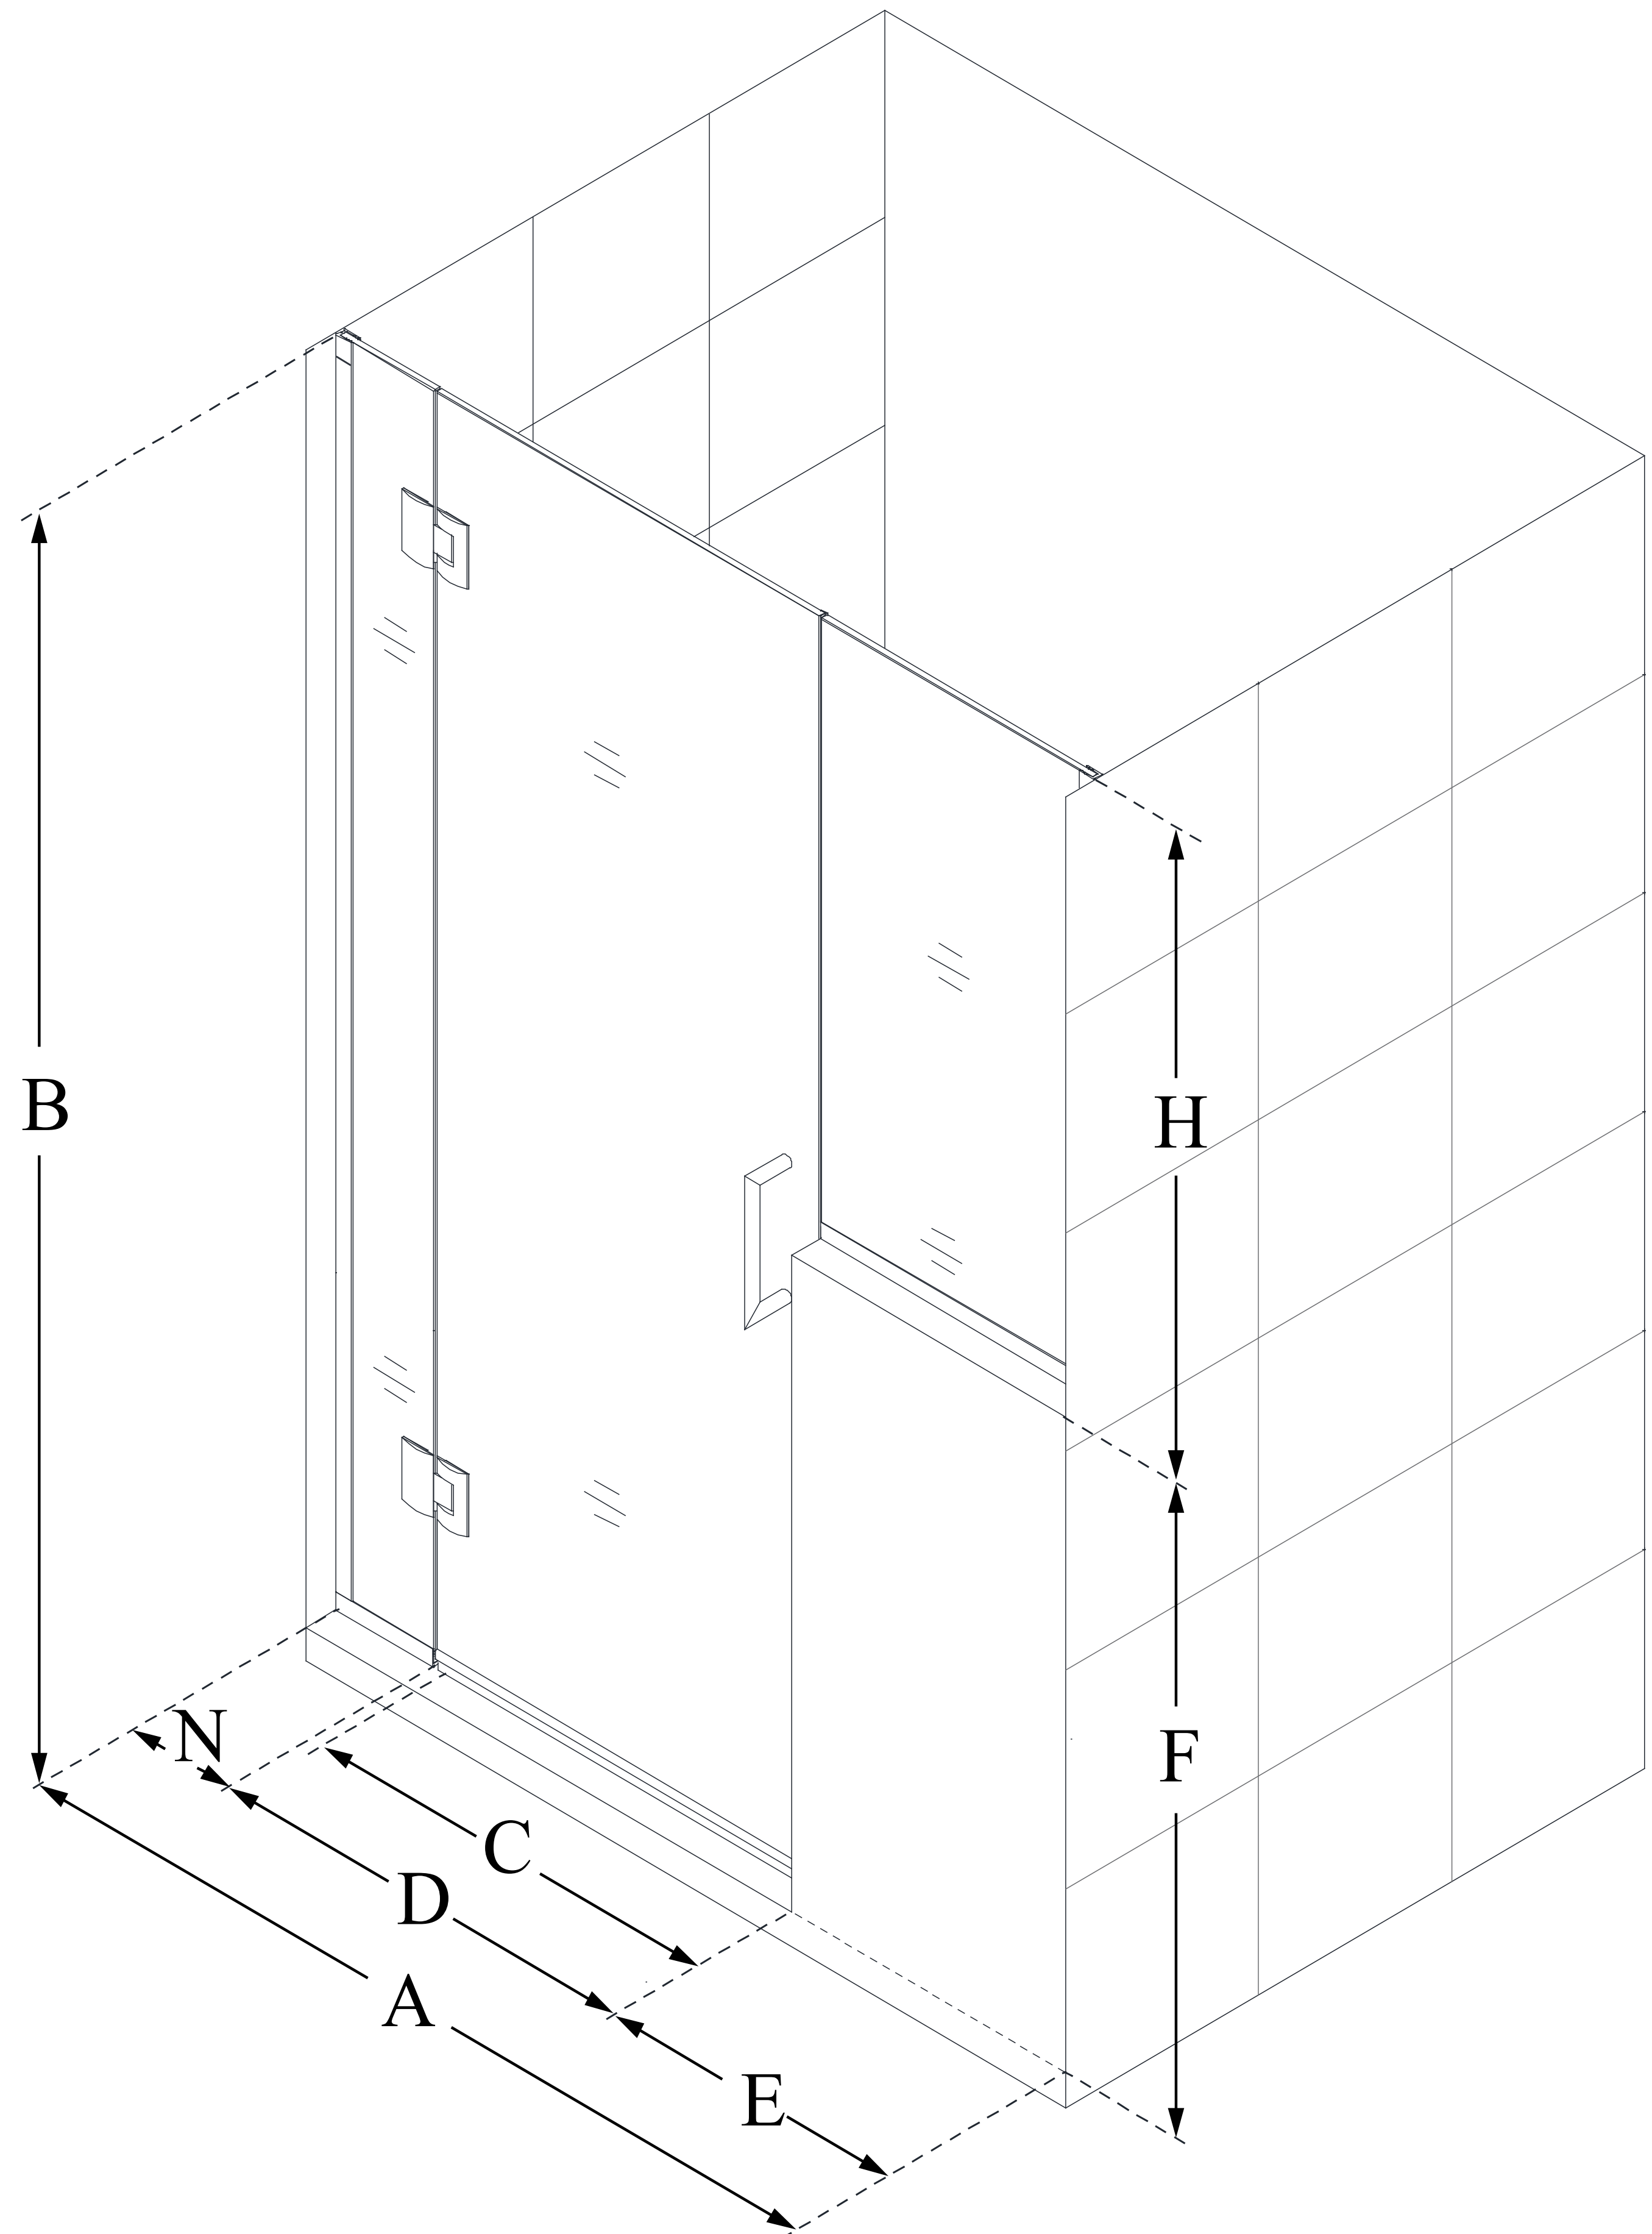

**D1232434**

**UNIDOOR-X**

DreamLine Unidoor-X 53-53 1/2 in. W x 72 in. H Frameless Hinged Shower Door, Clear Glass

**SWING DOOR**

**CONFIGURATION  
DIMENSIONS:**

**A: 53 - 53 1/2 in.**

MODEL WIDTH

**B: 72 in.**

MODEL HEIGHT

**C: 22 in.**

ACCESS WIDTH

**D: 23 in.**

DOOR WIDTH

**E: 24 in.**

INLINE PANEL WIDTH

**F: 38 in.**

BUTTRESS WALL HEIGHT

**H: 34 in.**

BUTTRESS GLASS HEIGHT

**N: 6 in.**

HINGE PANEL WIDTH

DreamLine reserves the right to update or modify the hardware or materials pictured without prior notice for the purpose of product improvement and customer satisfaction.