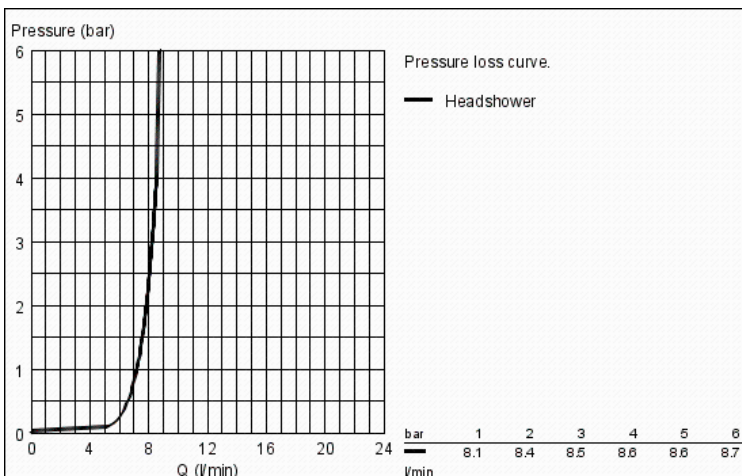

Color:

□ 28783EN0 EN0 brushed nickel