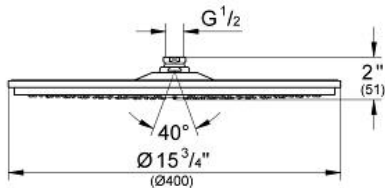

RAINSHOWER® COSMOPOLITAN 400

MODEL # 28783ZB0

GROHE CANADA, INC. | 5900 Avebury Road, Mississauga, Ontario, Canada L5R 3M3
Phone: 905-271-2929 | Fax: 905-271-9494 | info@grohe.ca

Pure Freude
an Wasser