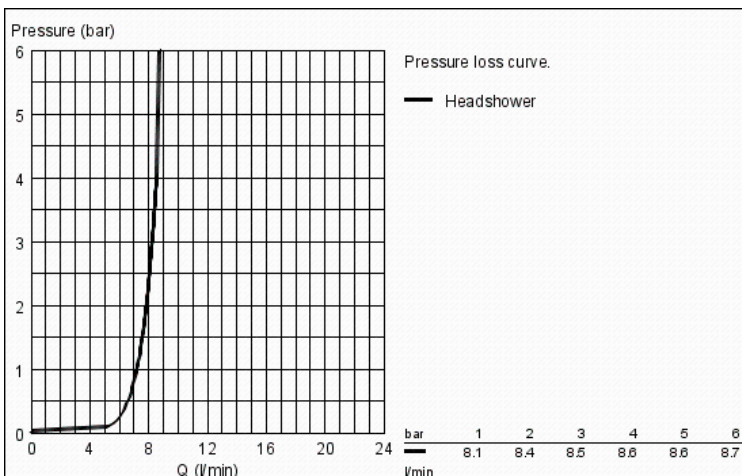

Color:

□ 28783000 000 chrome