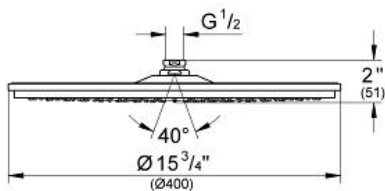

RAINSHOWER® COSMOPOLITAN 400

MODEL # 28783000

GROHE CANADA, INC. | 5900 Avebury Road, Mississauga, Ontario, Canada L5R 3M3
Phone: 905-271-2929 | Fax: 905-271-9494 | info@grohe.ca

Pure Freude
an Wasser