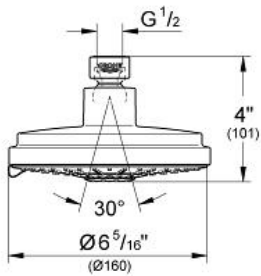

RAINSHOWER® COSMOPOLITAN 160

MODEL # 27135000

GROHE CANADA, INC. | 5900 Avebury Road, Mississauga, Ontario, Canada L5R 3M3
Phone: 905-271-2929 | Fax: 905-271-9494 | info@grohe.ca

Pure Freude
an Wasser