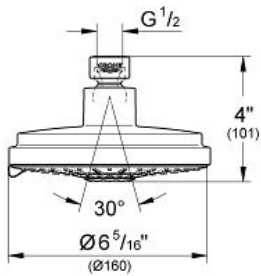

RAINSHOWER® COSMOPOLITAN 160

MODEL # 27135ZB0

GROHE CANADA, INC. | 5900 Avebury Road, Mississauga, Ontario, Canada L5R 3M3
Phone: 905-271-2929 | Fax: 905-271-9494 | info@grohe.ca

Pure Freude
an Wasser