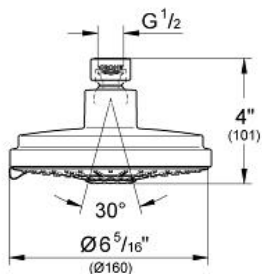

RAINSHOWER® COSMOPOLITAN 160

MODEL # 27135EN0

GROHE CANADA, INC. | 5900 Avebury Road, Mississauga, Ontario, Canada L5R 3M3
Phone: 905-271-2929 | Fax: 905-271-9494 | info@grohe.ca

Pure Freude
an Wasser