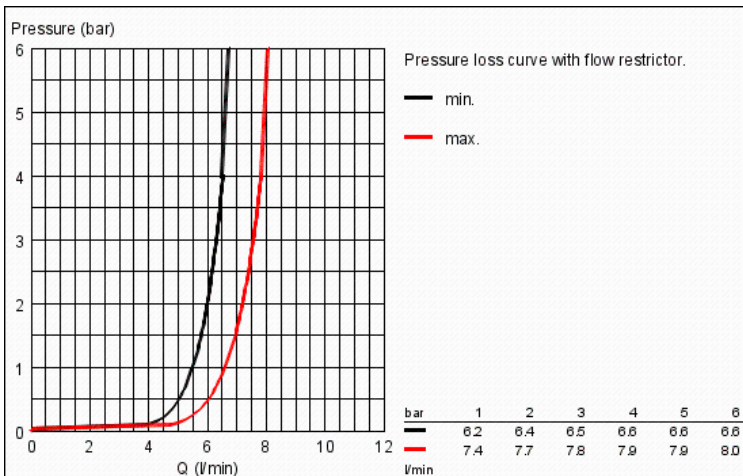

Color:

- 27135000 000 chrome