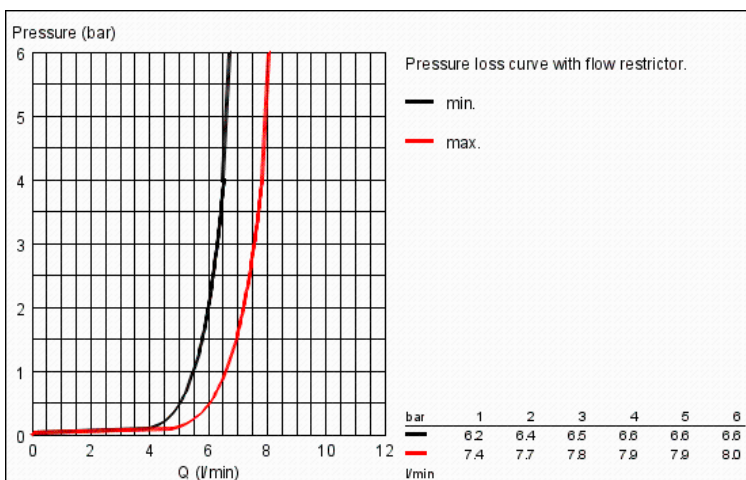

Color:

- ☐ 27135EN0 EN0 brushed nickel