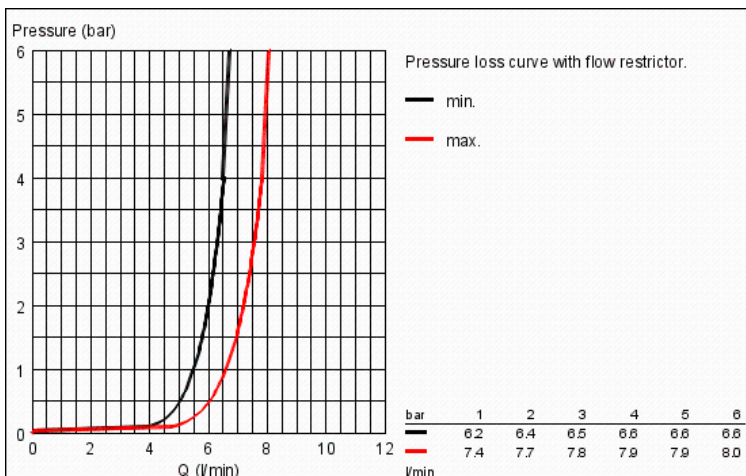

Color:

- 27130000 000 chrome