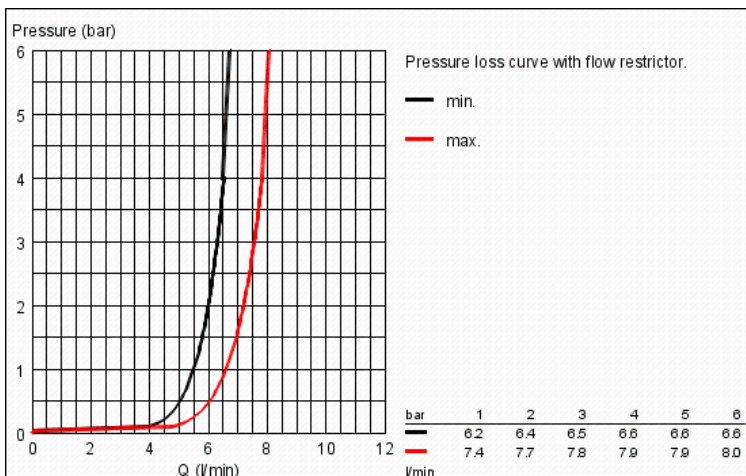

Color:

- 27130BE0 BE0 sterling / brilliant nickel