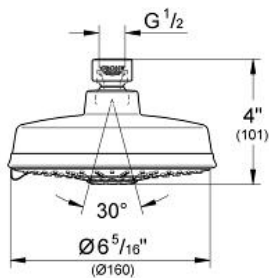

RAINSHOWER® RUSTIC 160

MODEL # 27130ZB0

GROHE CANADA, INC. | 5900 Avebury Road, Mississauga, Ontario, Canada L5R 3M3
Phone: 905-271-2929 | Fax: 905-271-9494 | info@grohe.ca

Pure Freude
an Wasser