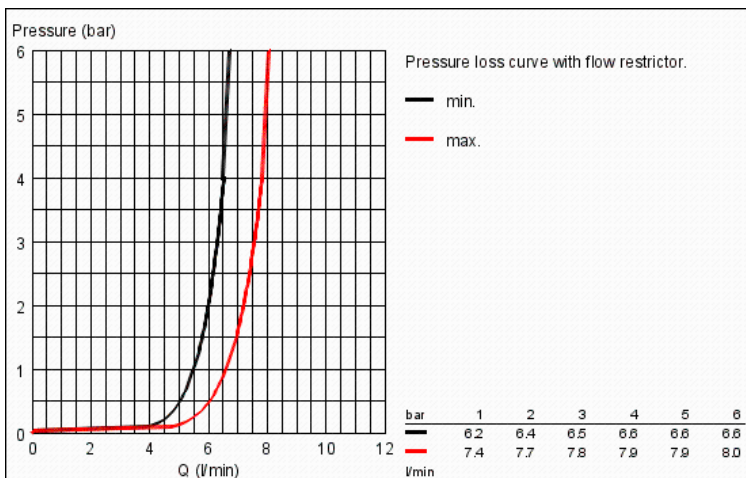

Color:

- 27130EN0 EN0 brushed nickel