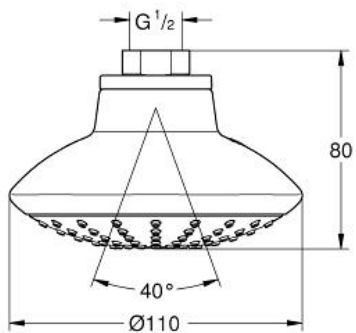

EUPHORIA 110 MONO

MODEL # 27810001

GROHE CANADA, INC. | 5900 Avebury Road, Mississauga, Ontario, Canada L5R 3M3
Phone: 905-271-2929 | Fax: 905-271-9494 | info@grohe.ca

Pure Freude
an Wasser

GROHE