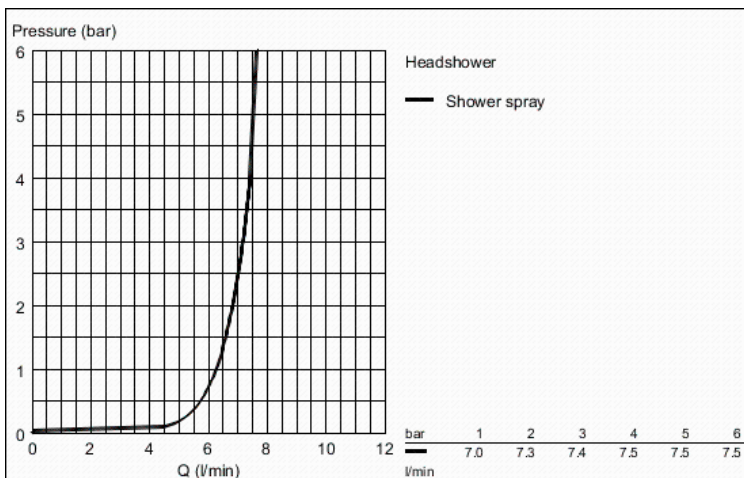

Color:

- 27810001 001 chrome