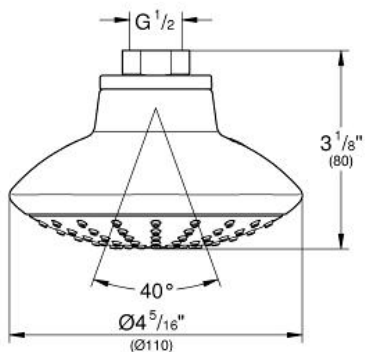

Standard Specification:

ball-joint

connection thread 1/2"

- GROHE EcoJoy

GROHE StarLight chrome finish

SpeedClean anti-lime system

suitable for instantaneous heater

Applicable Codes & Standards:

Pure Freude
an Wasser

GROHE

Product Description:

Standard Specification:

ball-joint
connection thread 1/2"
• GROHE EcoJoy
GROHE StarLight chrome finish
SpeedClean anti-lime system
suitable for instantaneous heater