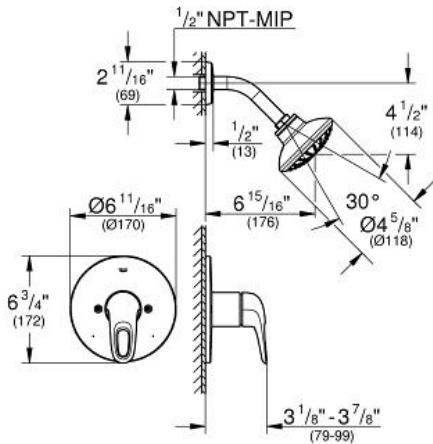

EUROSTYLE Pressure Balance Valve Shower Combination

MODEL # 35060003

GROHE America, Inc | 200 North Gary Avenue, Suite G, Roselle, IL 60172
Phone: +1 (800) 444-7643 | Fax: +1 (800) 225-2778 | us-customerservice@grohe.com

Pure Freude an Wasser

GROHE

Product Description:

Pressure Balance Valve Shower Combination

Standard Specification:

- Consisting of:
  - Pressure Balance Valve (19 989)
  - Without concealed body
  - Final installation set for:
    - For use with GrohSafe® Universal Pressure Balance Rough-In Valve (35 015 000)
    - Shower head: Euphoria 110 Mono, 1 spray, 2.0 gpm (27 810)
    - Shower arm
    - **GROHE StarLight®** finish

Color:

- 35060003 003 chrome