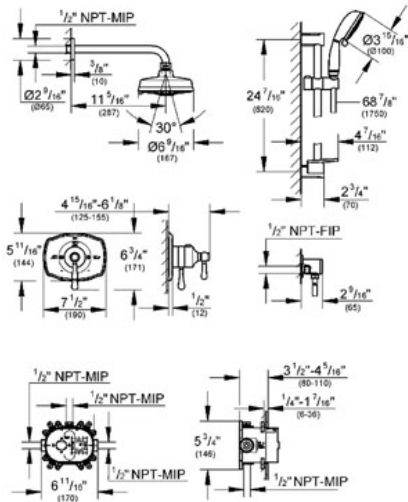

GROHFLEX SHOWER SET

Thermostat valve

MODEL # 35054

Pure Freude an Wasser

GROHE America, Inc | 200 North Gary Avenue, Suite G, Roselle, IL 60172
 Phone: +1 (800) 444-7643 | Fax: +1 (800) 225-2778 | us-customerservice@grohe.com

Product Description:

Thermostat valve

Standard Specification:

- Shower combination
- Consisting of:
 - Rainshower™ Rustic 160 shower head - 4 spray, 2.5 gpm (27 130)
 - Rainshower™ 12" shower arm (28 577)
 - GrohFlex® THM Authentic dual function (19 825)
 - New Tempesta® Rustic 100 shower set - 4 spray, 2.5 gpm (27 609)
 - Relaxa® wall union (28 672 000 / 28 627 EN0)
- Requires GrohFlex® Universal Rough-In Box (35 026)

Applicable Codes & Standards:

- Energy Policy Act of 1992
- ASME A112.18.1/CSA B125.1

Color:

- 35054 000 chrome
- 35054 EN0 Brushed Nickel