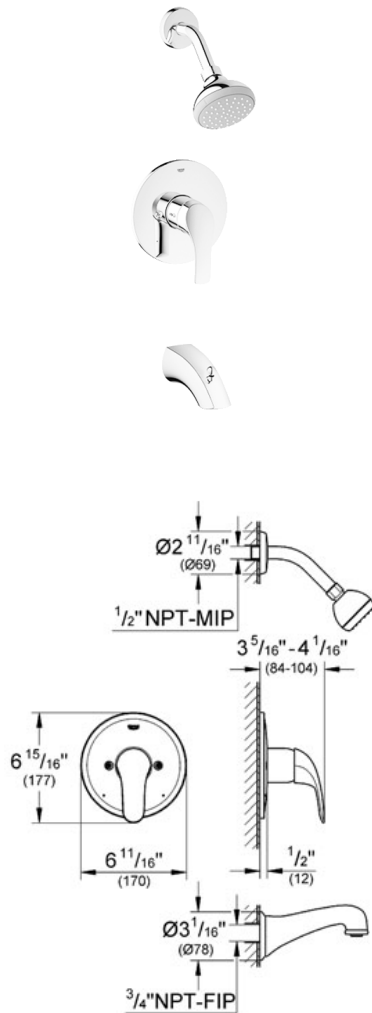

# EUROSMART Pressure balance valve shower / bath combination

MODEL # 35012

*Pure Freude an Wasser*

**GROHE**

GROHE America, Inc | 200 North Gary Avenue, Suite G, Roselle, IL 60172  
Phone: +1 (800) 444-7643 | Fax: +1 (800) 225-2778 | us-customerservice@grohe.com

## Product Description:

Pressure balance valve shower / bath combination

## Standard Specification:

- GROHE StarLight® finish

Consisting of:

- For use with Grohsafe Rough-In Valve (35015) sold separately
- Without concealed body
- Shower arm
- Bath spout with diverter (13 356)

## Color:

- 35012 002 GROHE StarLight®  
Chrome