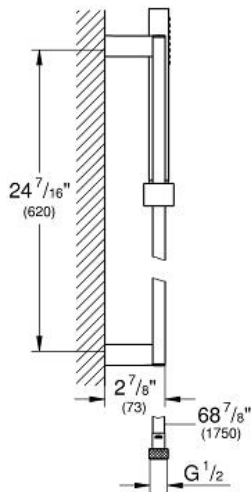

Product Description: Shower Set

Standard Specification:

Consisting of:

- Hand shower, metal (27 888 000)
- 24" Shower rail (27 892 000)
- 69" metal shower hose (28 025 000)
- **GROHE EcoJoy**® 2.4 g flow limiter
- **GROHE CoolTouch**®
- **GROHE DreamSpray**® perfect spray pattern
- **GROHE StarLight**® finish
- **SpeedClean**® anti-lime system
- **Inner WaterGuide** for a longer life
- **Twistfree** to prevent hose from twisting
- Suitable for instantaneous heater
- Max Flow Rate 2.5 gpm at 80 psi (9.5 L/min)
- Min. recommended pressure: 15 psi

Applicable Codes & Standards:

- Energy Policy Act of 1992
- ASME A112.18.1/CSA B125.1

Color:

- 27891 000 chrome