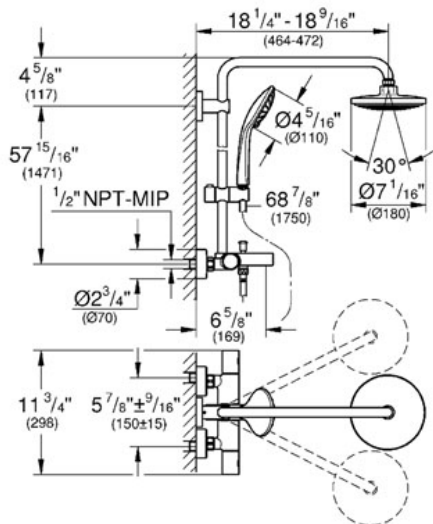

EUPHORIA SYSTEM 180

Thermostatic Shower System with tub spout

MODEL # 26177

Pure Freude an Wasser

GROHE

GROHE America, Inc | 200 North Gary Avenue, Suite G, Roselle, IL 60172
 Phone: +1 (800) 444-7643 | Fax: +1 (800) 225-2778 | us-customerservice@grohe.com

Product Description:

Thermostatic Shower System with tub spout

Standard Specification:

- GROHE EcoJoy® technology for less water and perfect flow
- GROHE StarLight® finish
- GROHE DreamSpray® perfect flow
- 17 3/4" horizontal swivel shower arm
- Head shower 1 spray (27 492)
- Rain
- Chrome plated spray face
- With ball joint
- Rotation angle $\pm 15^\circ$
- Hand shower 2 sprays (27 238)
- Rain, SmartRain
- GROHE SprayDimmer
- Adjustable in height with gliding element
- 69" Silverflex shower hose (28 388 000)
- Max FLOW Rate 2.5 gpm
- SpeedClean anti-lime system
- Rotation cone for Twistfree-function
- Wall installation
- GROHE CoolTouch®
- Exposed thermostatic temperature control with SafeStop® at 100°F / 38°C
- Includes manual tub/shower diverter
- 6 5/8" Tub Spout reach
- 62 1/2" Overall rail height
- Tub Spout Flow Rate: 5.3 gpm (20 L/min) at 45 PSI
- Switch between hand shower and shower head shower via built-in diverter
- Bar with adjustable height hand shower holder

Applicable Codes & Standards:

- Energy Policy Act of 1992
- ASME A112.18.1/CSA B125.1

Color:

- 26177 000 chrome