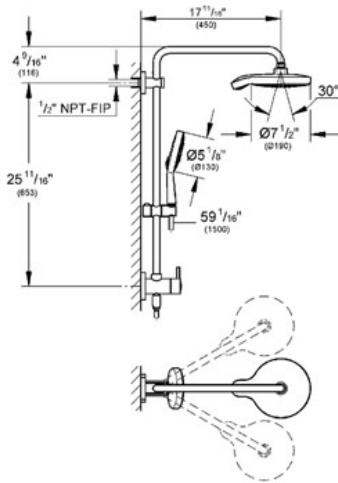

RETRO-FIT 190 Shower System*

MODEL # 26127

Pure Freude an Wasser

GROHE

GROHE America, Inc | 200 North Gary Avenue, Suite G, Roselle, IL 60172
Phone: +1 (800) 444-7643 | Fax: +1 (800) 225-2778 | us-customerservice@grohe.com

Product Description: Shower System*

Standard Specification:

- GROHE StarLight® finish
- GROHE EcoJoy® technology for less water and perfect flow
- GROHE DreamSpray® perfect spray pattern
- SpeedClean anti-lime system
- Inner WaterGuide for a longer life

Consisting of:

- 17 3/4" horizontal swivel shower arm
- Built-in diverter allows change between:
  GROHE Rain O2, Rain, Bokoma Spray®, Jet
- Metal shower hose 59" (28 417)
- With ball joint
- Rotation angle ± 15°
- Hand shower 4+ sprays (27 664)
  GROHE Rain O2, Rain, Bokoma Spray®, Je
- Adjustable in height with gliding element
- Angle adapter
- Max Flow Rate 2.5 gpm (9.5 L/min)
- Rotation cone for Twistfree-function
- **Suitable for instantaneous heaters from 18 kW/h**

Applicable Codes & Standards:

- Energy Policy Act of 1992
- ASME A112.18.1/CSA B125.1

Color:

- 26127 000 chrome