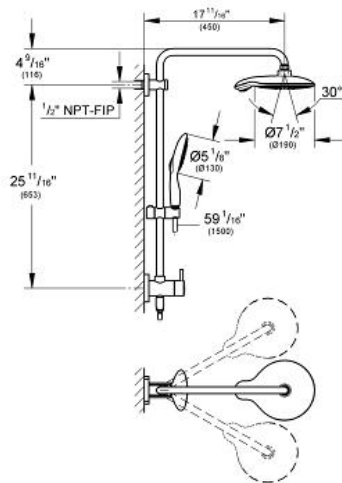

RETRO-FIT 190 Shower System*

MODEL # 26126

Pure Freude an Wasser

GROHE

GROHE America, Inc | 200 North Gary Avenue, Suite G, Roselle, IL 60172
Phone: +1 (800) 444-7643 | Fax: +1 (800) 225-2778 | us-customerservice@grohe.com

Product Description: Shower System*

Standard Specification:

Consisting of:

- 17 3/4" horizontal swivel shower arm
- Built-in diverter allows change between:
GROHE Rain O², Rain, Bokoma Spray[®], Jet
- With ball joint
- Rotation angle $\pm 15^\circ$
- Hand shower 4+ sprays (27 673)
GROHE Rain O², Rain, Bokoma Spray[®], Jet
- Adjustable in height with gliding element
- Metal shower hose 59" (28 417)
- Angle adapter
- Max Flow Rate 2.5 gpm (9.5 L/min)
- **GROHE EcoJoy[®]** technology for less water and perfect flow
- **GROHE DreamSpray[®]** perfect spray pattern
- **GROHE StarLight[®]** finish
- **SpeedClean[®]** anti-lime system
- Rotation cone for Twist-free function
- **Inner WaterGuide** for a longer life
- **Suitable for instantaneous heaters from 18 kW/h**

Applicable Codes & Standards:

- Energy Policy Act of 1992
- ASME A112.18.1/CSA B125.1

Color:

- 26126 000 chrome
- 26126 EN0 brushed nickel