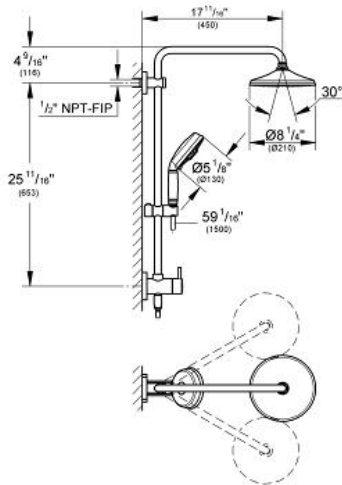

Product Description: Shower System*

Standard Specification:

Consisting of:

- 17 3/4" horizontal swivel shower arm
- Built-in diverter allows change between:
 - Metal head shower 1 spray (28 375)
 - Rain spray pattern
- With ball joint
- Rotation angle $\pm 20^\circ$
- Hand shower 3 sprays (27 129)
- 3 adjustable sprays Rain / Jet / Pure
- Adjustable in height with gliding element
- Metal shower hose 59" (28 417)
- Angle adapter
- Max Flow Rate 2.5 gpm (9.5 L/min)
- **GROHE EcoJoy**® technology for less water and perfect flow
- **GROHE DreamSpray**® perfect spray pattern
- **GROHE StarLight**® finish
- **SpeedClean**® anti-lime system
- **Inner WaterGuide** for a longer life
- Rotation cone for Twist-free function
- **Suitable for instantaneous heaters from 18 kW/h**

Applicable Codes & Standards:

- Energy Policy Act of 1992
- ASME A112.18.1/CSA B125.1

Color:

- 26125 000 chrome
- 26125 EN0 brushed nickel