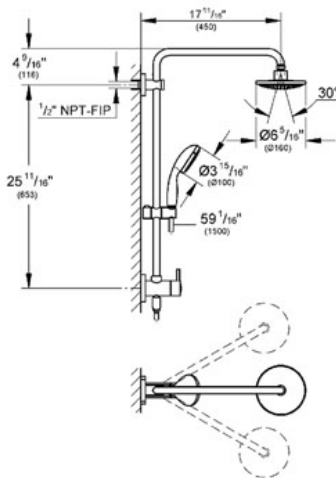

RETRO-FIT 160 Shower System*

26123

Pure Freude an Wasser

GROHE

GROHE America, Inc | 200 North Gary Avenue, Suite G, Roselle, IL 60172
Phone: +1 (800) 444-7643 | Fax: +1 (800) 225-2778 | us-customerservice@grohe.com

Shower System*

- GROHE StarLight® finish
- GROHE EcoJoy® technology for less water and perfect flow
- GROHE DreamSpray® perfect spray pattern
- SpeedClean anti-lime system
- Inner WaterGuide for a longer life

Consisting of:

- 17 3/4" horizontal swivel shower arm
- Built-in diverter allows change between:
- Head shower 1 spray (27 807)
- With ball joint
- Rotation angle $\pm 15^\circ$
- Hand shower 2 sprays (26 047)
- GROHE Rain O2, Rain
- Adjustable in height with gliding element
- 59" metal shower hose (28 417 000)
- Angle adapter
- Max Flow Rate 2.0 gpm (7.6 L/min)
- Rotation cone for Twistfree-function
- **Suitable for instantaneous heaters from 18 kW/h**

Color:

- ☐ 26123 000 chrome
- ☐ 26123 EN0 Brushed Nickel