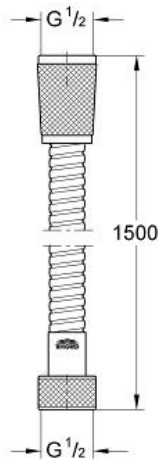

RELEXAFLEX METAL LONGLIFE

Metal shower hose

MODEL # 28143000

Pure Freude
an Wasser

GROHE

Product Description:
Metal shower hose

Standard Specification:

1500 mm

1/2" x 1/2"

Longlife

strengthened model

tensile strength 750 N

pressure resistance up to 16 bar

GROHE StarLight chrome finish

Color:

□ 28143000 000 chrome

RELEXAFLEX METAL LONGLIFE

Metal shower hose

MODEL # 28143KS0

*Pure Freude
an Wasser*

GROHE
WAVE

Product Description:

Metal shower hose

Standard Specification:

1500 mm

1/2" x 1/2"

Longlife

strengthened model

tensile strength 750 N

pressure resistance up to 16 bar

GROHE StarLight chrome finish

Color: