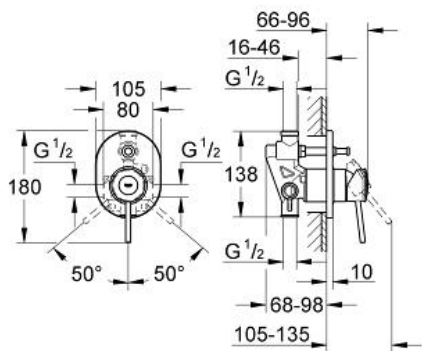

GROHE BAUCLASSIC
Single-lever bath mixer

MODEL # 29047000

*Pure Freude
an Wasser*

GROHE
WAVE

Product Description:
Single-lever bath mixer

Standard Specification:
concealed installation
consisting of:
set for final installation
concealed body (32 963 000)
metal lever
46 mm ceramic cartridge
chrome finish
adjustable flow rate limiter
adjustable minimum flow rate approx. 2.5 l/min
automatic diverter: bath/shower
escutcheon and shaft sealing
optional temperature limiter

Color:
□ 29047000 000 chrome