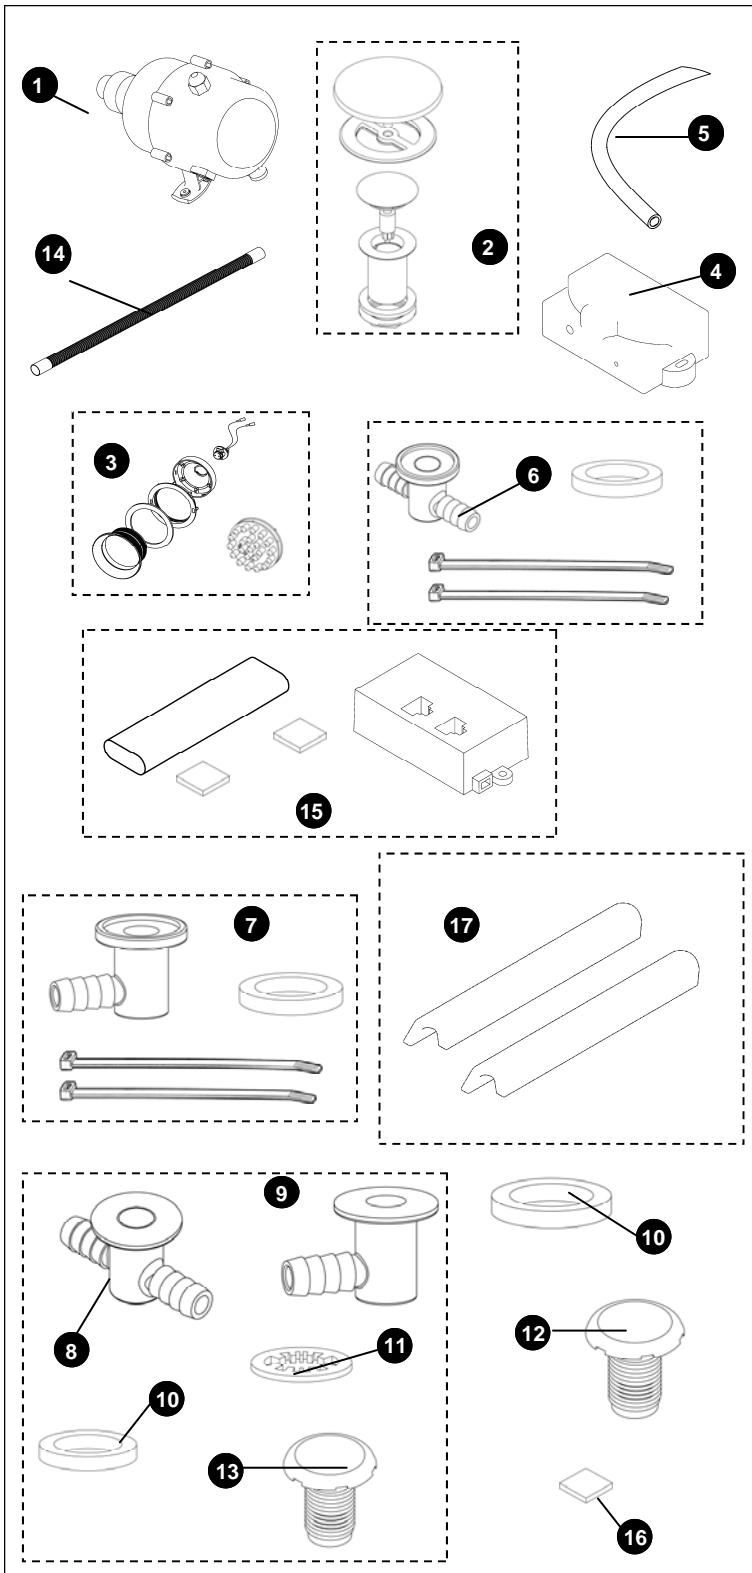

ABA626S#\$\$D%%,

ABA626T#\$\$D%%

Aimes Acrylic Air Baths

ITEM	PART	DESCRIPTION
1	THU5173	Blower/Controller/Wet Detector
2	THU5167#%%%	Drain and Overflow
3	THU5175	LED Light Kit
4	THU5174	LED Controller
5	9BU5001	Air Hose (3/8")
6	THU5129	T Fitting Kit
7	THU5130	L Fitting Kit
8	9AU5017	T Fitting No Rim
9	9AU5018	L Fitting No Rim
10	9EU5001	Black Washer
11	7CU5002	Wet Sensor Jet Washer
12	THU5154#\$\$	ABS Jet (7/8" long)
13	THU5155#\$\$	Brass Jet (7/8" long)
14	9BU5002	3" Blower Hose
15	THU5176	Remote with Receiver
16	8HU5020	Magnet
17	THU5081	Pillows

LEGEND	
\$\$ = COLOR	%% = FINISH
01 - COTTON	CP = POLISHED CHROME
12 - SEDONA	BN = BRUSHED NICKEL
	PN = POLISHED NICKEL