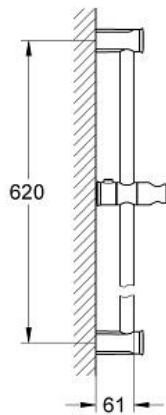

TEMPESTA RUSTIC
Shower rail, 600 mm

MODEL # 27519000

Pure Freude
an Wasser

GROHE

Product Description:
Shower rail, 600 mm

Standard Specification:
with wall brackets, glider and swivel holder
GROHE StarLight chrome finish

Color:
□ 27519000 000 chrome

TEMPESTA RUSTIC
Shower rail, 600 mm
MODEL # 27519EN0

Pure Freude
an Wasser

GROHE

Product Description:
Shower rail, 600 mm

Standard Specification:
with wall brackets, glider and swivel holder
GROHE StarLight finish

Color:
 27519EN0 EN0 brushed nickel