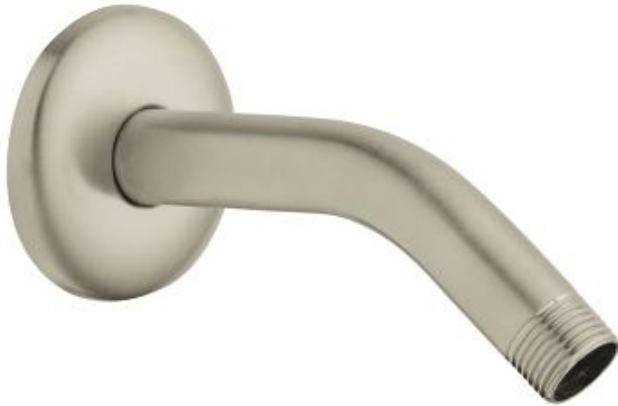

# Shower arm 182 mm NPT

MODEL # 27414000

*Pure Freude  
an Wasser*

**GROHE**  
WAVE

**Product Description:**  
Shower arm 182 mm NPT

**Standard Specification:**  
connection thread 1/2"  
projection 182 mm  
**GROHE StarLight** chrome finish

**Color:**  
 27414000 000 chrome

Shower arm 182 mm NPT

MODEL # 27414EN0

*Pure Freude  
an Wasser*

**GROHE**  
WAVE

**Product Description:**  
Shower arm 182 mm NPT

**Standard Specification:**  
connection thread 1/2"  
projection 182 mm  
**GROHE StarLight** finish

**Color:**  
 27414EN0 EN0 brushed nickel