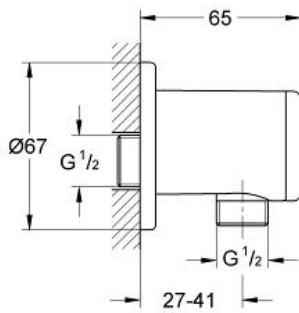

RELEXA  
Shower outlet elbow, 1/2"  
MODEL # 28626000

Pure Freude  
an Wasser

GROHE

**Product Description:**  
Shower outlet elbow, 1/2"

**Standard Specification:**  
shower connection 1/2"  
wall connection 1/2"  
male thread  
**GROHE StarLight** chrome finish  
with matt chrome cap

**Color:**  
□ 28626000 000 chrome

RELEXA  
Shower outlet elbow  
MODEL # 28627EN0

*Pure Freude  
an Wasser*

**GROHE**  

**Product Description:**  
Shower outlet elbow

**Standard Specification:**  
1/2" NPT female thread  
**GROHE StarLight** chrome finish  
with matt chrome cap