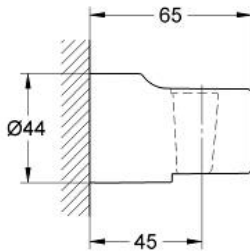

RELEXA
Wall hand shower holder
MODEL # 28622000

Pure Freude
an Wasser

GROHE

Product Description:
Wall hand shower holder

Standard Specification:
not adjustable
GROHE StarLight chrome finish

Color:
□ 28622000 000 chrome

RELEXA
Wall hand shower holder
MODEL # 28622BE0

Pure Freude
an Wasser

GROHE

Product Description:
Wall hand shower holder

Standard Specification:
GROHE StarLight chrome finish

Color:
 28622BE0 BE0 sterling / brilliant nickel