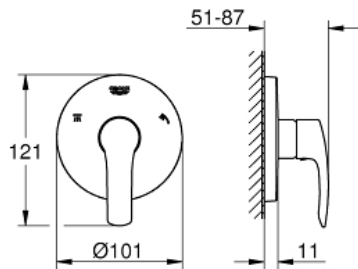

EUROSMART
5-port diverter trim
MODEL # 19972002

Pure Freude
an Wasser

GROHE

Product Description:
5-port diverter trim

Standard Specification:
for use with diverter rough-in valve
(29 714 000, 29 708 000)
without concealed body
GROHE StarLight chrome finish

Color:
□ 19972002 002 chrome

EUROSMART
5-port diverter trim
MODEL # 19972EN2

*Pure Freude
an Wasser*

GROHE
WAVE

Product Description:
5-port diverter trim

Standard Specification:
for use with diverter rough-in valve
(29 714 000, 29 708 000)
without concealed body
GROHE StarLight chrome finish