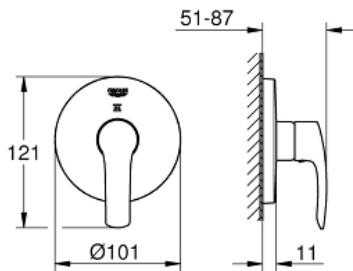

EUROSMART  
3-port diverter trim  
MODEL # 19970002

*Pure Freude  
an Wasser*

**GROHE**  
WAVE

**Product Description:**  
3-port diverter trim

**Standard Specification:**  
for use with diverter rough-in valve  
(29 712 000, 29 706 000)  
without concealed body  
**GROHE StarLight** chrome finish

**Color:**  
□ 19970002 002 chrome

EUROSMART  
3-port diverter trim  
MODEL # 19970EN2

Pure Freude  
an Wasser

GROHE

**Product Description:**  
3-port diverter trim

**Standard Specification:**  
for use with diverter rough-in valve  
(29 712 000, 29 706 000)  
without concealed body  
**GROHE StarLight** chrome finish