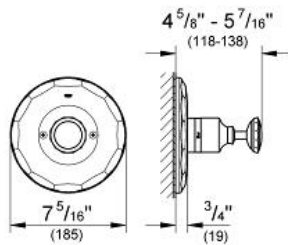

**Product Description:**  
Pressure Balance Valve Trimset

**Standard Specification:**

- GROHE StarLight finish
- For use with Grohsafe Rough-In Valve (35 015)

**Applicable Codes & Standards:**

- Energy Policy Act of 1992
- ASME A112.18.1/CSA B125.1

**Color:**

- 19268000 000 chrome

KENSINGTON  
Pressure Balance Valve Trimset  
MODEL # 19268EN0

Pure Freude an Wasser

GROHE America, Inc | 200 North Gary Avenue, Suite G, Roselle, IL 60172  
Phone: +1 (800) 444-7643 | Fax: +1 (800) 225-2778 | us-customerservice@grohe.com