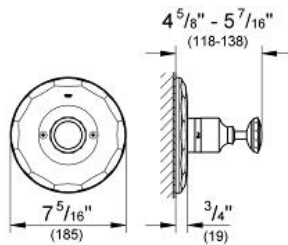

KENSINGTON  
Pressure Balance Valve Trimset  
MODEL # 19268000

Pure Freude an Wasser

GROHE America, Inc | 200 North Gary Avenue, Suite G, Roselle, IL 60172  
Phone: +1 (800) 444-7643 | Fax: +1 (800) 225-2778 | us-customerservice@grohe.com

**Product Description:**  
Pressure Balance Valve Trimset

**Standard Specification:**

- GROHE StarLight finish
- For use with Grohsafe Rough-In Valve (35 015)

**Applicable Codes & Standards:**

- Energy Policy Act of 1992
- ASME A112.18.1/CSA B125.1