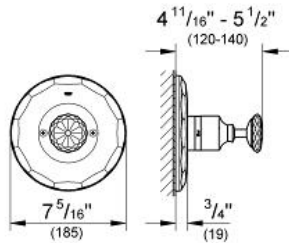

**Color:**

- 19268EN0 EN0 brushed nickel

KENSINGTON  
Pressure Balance Valve Trimset  
MODEL # 19268VP0

Pure Freude an Wasser

GROHE America, Inc | 200 North Gary Avenue, Suite G, Roselle, IL 60172  
Phone: +1 (800) 444-7643 | Fax: +1 (800) 225-2778 | us-customerservice@grohe.com

**Product Description:**  
Pressure Balance Valve Trimset

**Standard Specification:**

- GROHE StarLight finish
- For use with Grohsafe Rough-In Valve (35 015)

**Applicable Codes & Standards:**

- Energy Policy Act of 1992
- ASME A112.18.1/CSA B125.1