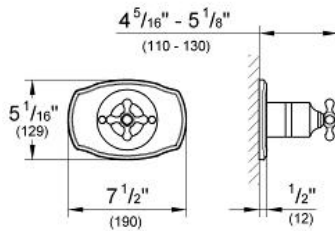

SEABURY
Pressure Balance Valve Trimset
MODEL # 19707000

Pure Freude an Wasser

GROHE America, Inc | 200 North Gary Avenue, Suite G, Roselle, IL 60172
Phone: +1 (800) 444-7643 | Fax: +1 (800) 225-2778 | us-customerservice@grohe.com

Product Description:
Pressure Balance Valve Trimset

Standard Specification:

- For color matching handle/lift rod caps to replace the standard white caps, see item (45 952)
- **GROHE StarLight** finish
- For use with Grohsafe Rough-In Valve (35 015)