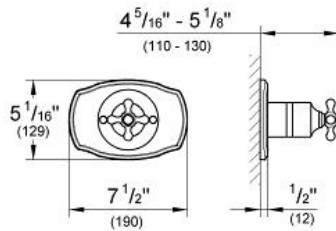

Product Description:
Pressure Balance Valve Trimset

Standard Specification:

- For color matching handle/lift rod caps to replace the standard white caps, see item (45 952)
- **GROHE StarLight** finish
- For use with Grohsafe Rough-In Valve (35 015)

Applicable Codes & Standards:

- Energy Policy Act of 1992
- ASME A112.18.1/CSA B125.1

Color:

- 19707000 000 chrome

SEABURY
Pressure Balance Valve Trimset
MODEL # 19707EN0

Pure Freude an Wasser

GROHE America, Inc | 200 North Gary Avenue, Suite G, Roselle, IL 60172
Phone: +1 (800) 444-7643 | Fax: +1 (800) 225-2778 | us-customerservice@grohe.com