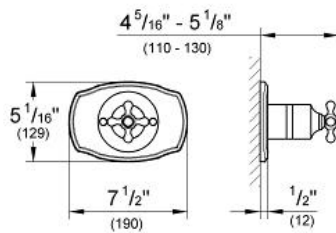

Product Description:
Pressure Balance Valve Trimset

Standard Specification:

- For color matching handle/lift rod caps to replace the standard white caps, see item (45 952)
- **GROHE StarLight** finish
- For use with Grohsafe Rough-In Valve (35 015)

Applicable Codes & Standards:

- Energy Policy Act of 1992
- ASME A112.18.1/CSA B125.1

Color:

- 19707EN0 EN0 brushed nickel

SEABURY
Pressure Balance Valve Trimset
MODEL # 19707ZB0

Pure Freude an Wasser

GROHE America, Inc | 200 North Gary Avenue, Suite G, Roselle, IL 60172
Phone: +1 (800) 444-7643 | Fax: +1 (800) 225-2778 | us-customerservice@grohe.com