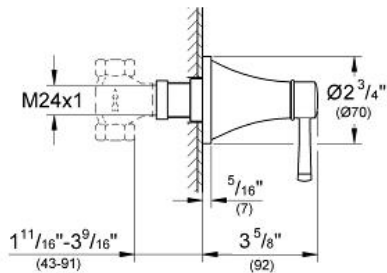

ADA

Product Description:
Volume Control Trim

Standard Specification:

- GROHE StarLight finish
- For use with Volume Control Rough-in Set (35 029) (sold separately)

Applicable Codes & Standards:

- Energy Policy Act of 1992
- ASME A112.18.1/CSA B125.1
- ICC/ANSI A117.1

Color:

- 19944000 000 chrome

GRANDERA
Volume Control Trim
MODEL # 19944EN0

Pure Freude an Wasser

GROHE America, Inc | 200 North Gary Avenue, Suite G, Roselle, IL 60172
Phone: +1 (800) 444-7643 | Fax: +1 (800) 225-2778 | us-customerservice@grohe.com