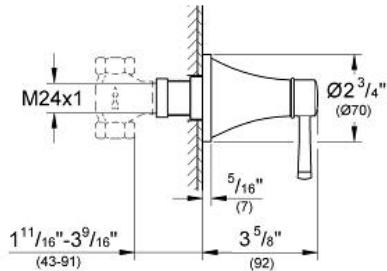

GRANDERA
Volume Control Trim
MODEL # 19944000

Pure Freude an Wasser

GROHE America, Inc | 200 North Gary Avenue, Suite G, Roselle, IL 60172
Phone: +1 (800) 444-7643 | Fax: +1 (800) 225-2778 | us-customerservice@grohe.com

ADA

Product Description:
Volume Control Trim

Standard Specification:

- GROHE StarLight finish
- For use with Volume Control Rough-in Set (35 029) (sold separately)

Applicable Codes & Standards:

- Energy Policy Act of 1992
- ASME A112.18.1/CSA B125.1
- ICC/ANSI A117.1

Color:

- 19944000 000 chrome

GRANDERA
Volume Control Trim
MODEL # 19944EN0

Pure Freude an Wasser

GROHE America, Inc | 200 North Gary Avenue, Suite G, Roselle, IL 60172
Phone: +1 (800) 444-7643 | Fax: +1 (800) 225-2778 | us-customerservice@grohe.com