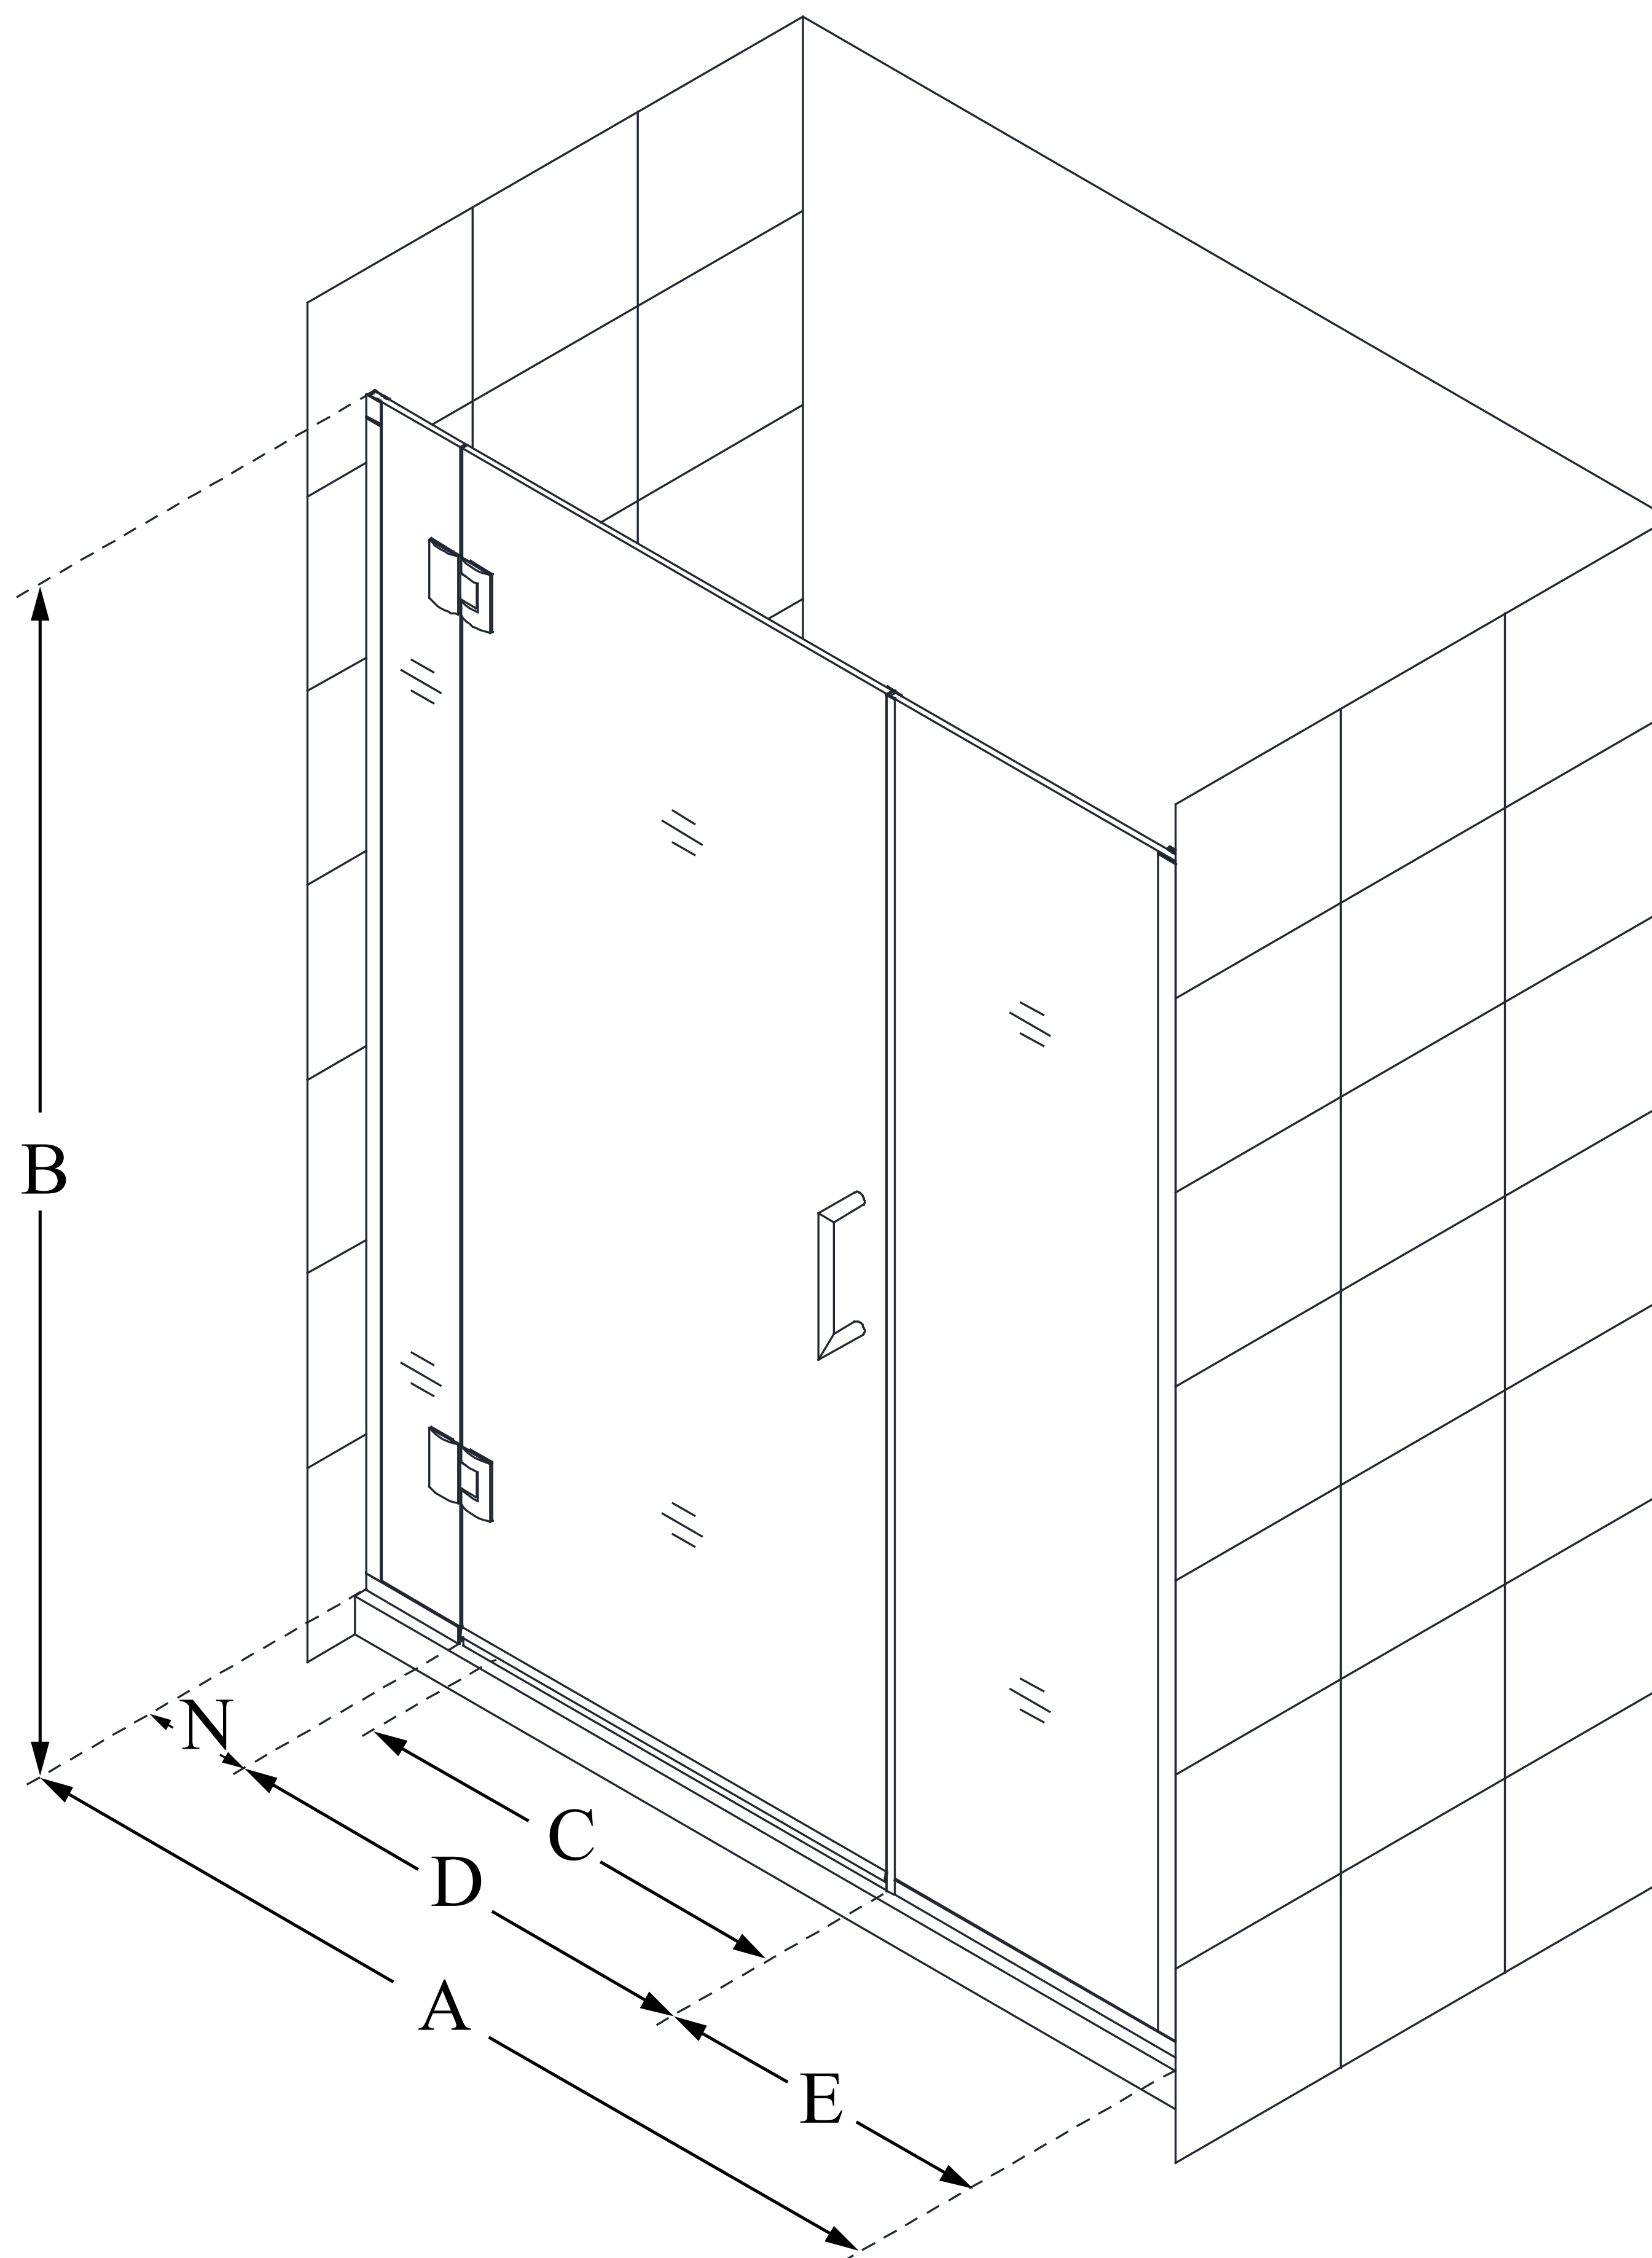

D1232272

UNIDOOR-X

DreamLine Unidoor-X 51-51 1/2
in. W x 72 in. H Frameless Hinged
Shower Door, Clear Glass

SWING DOOR

CONFIGURATION DIMENSIONS:

A: 51 - 51 1/2 in.

MODEL WIDTH

B: 72 in.

MODEL HEIGHT

C: 22 in.

ACCESS WIDTH

D: 23 in.

DOOR WIDTH

E: 22 in.

INLINE PANEL WIDTH

N: 6 in.

HINGE PANEL WIDTH

DreamLine reserves the right to update or modify the hardware or materials pictured without prior notice for the purpose of product improvement and customer satisfaction.