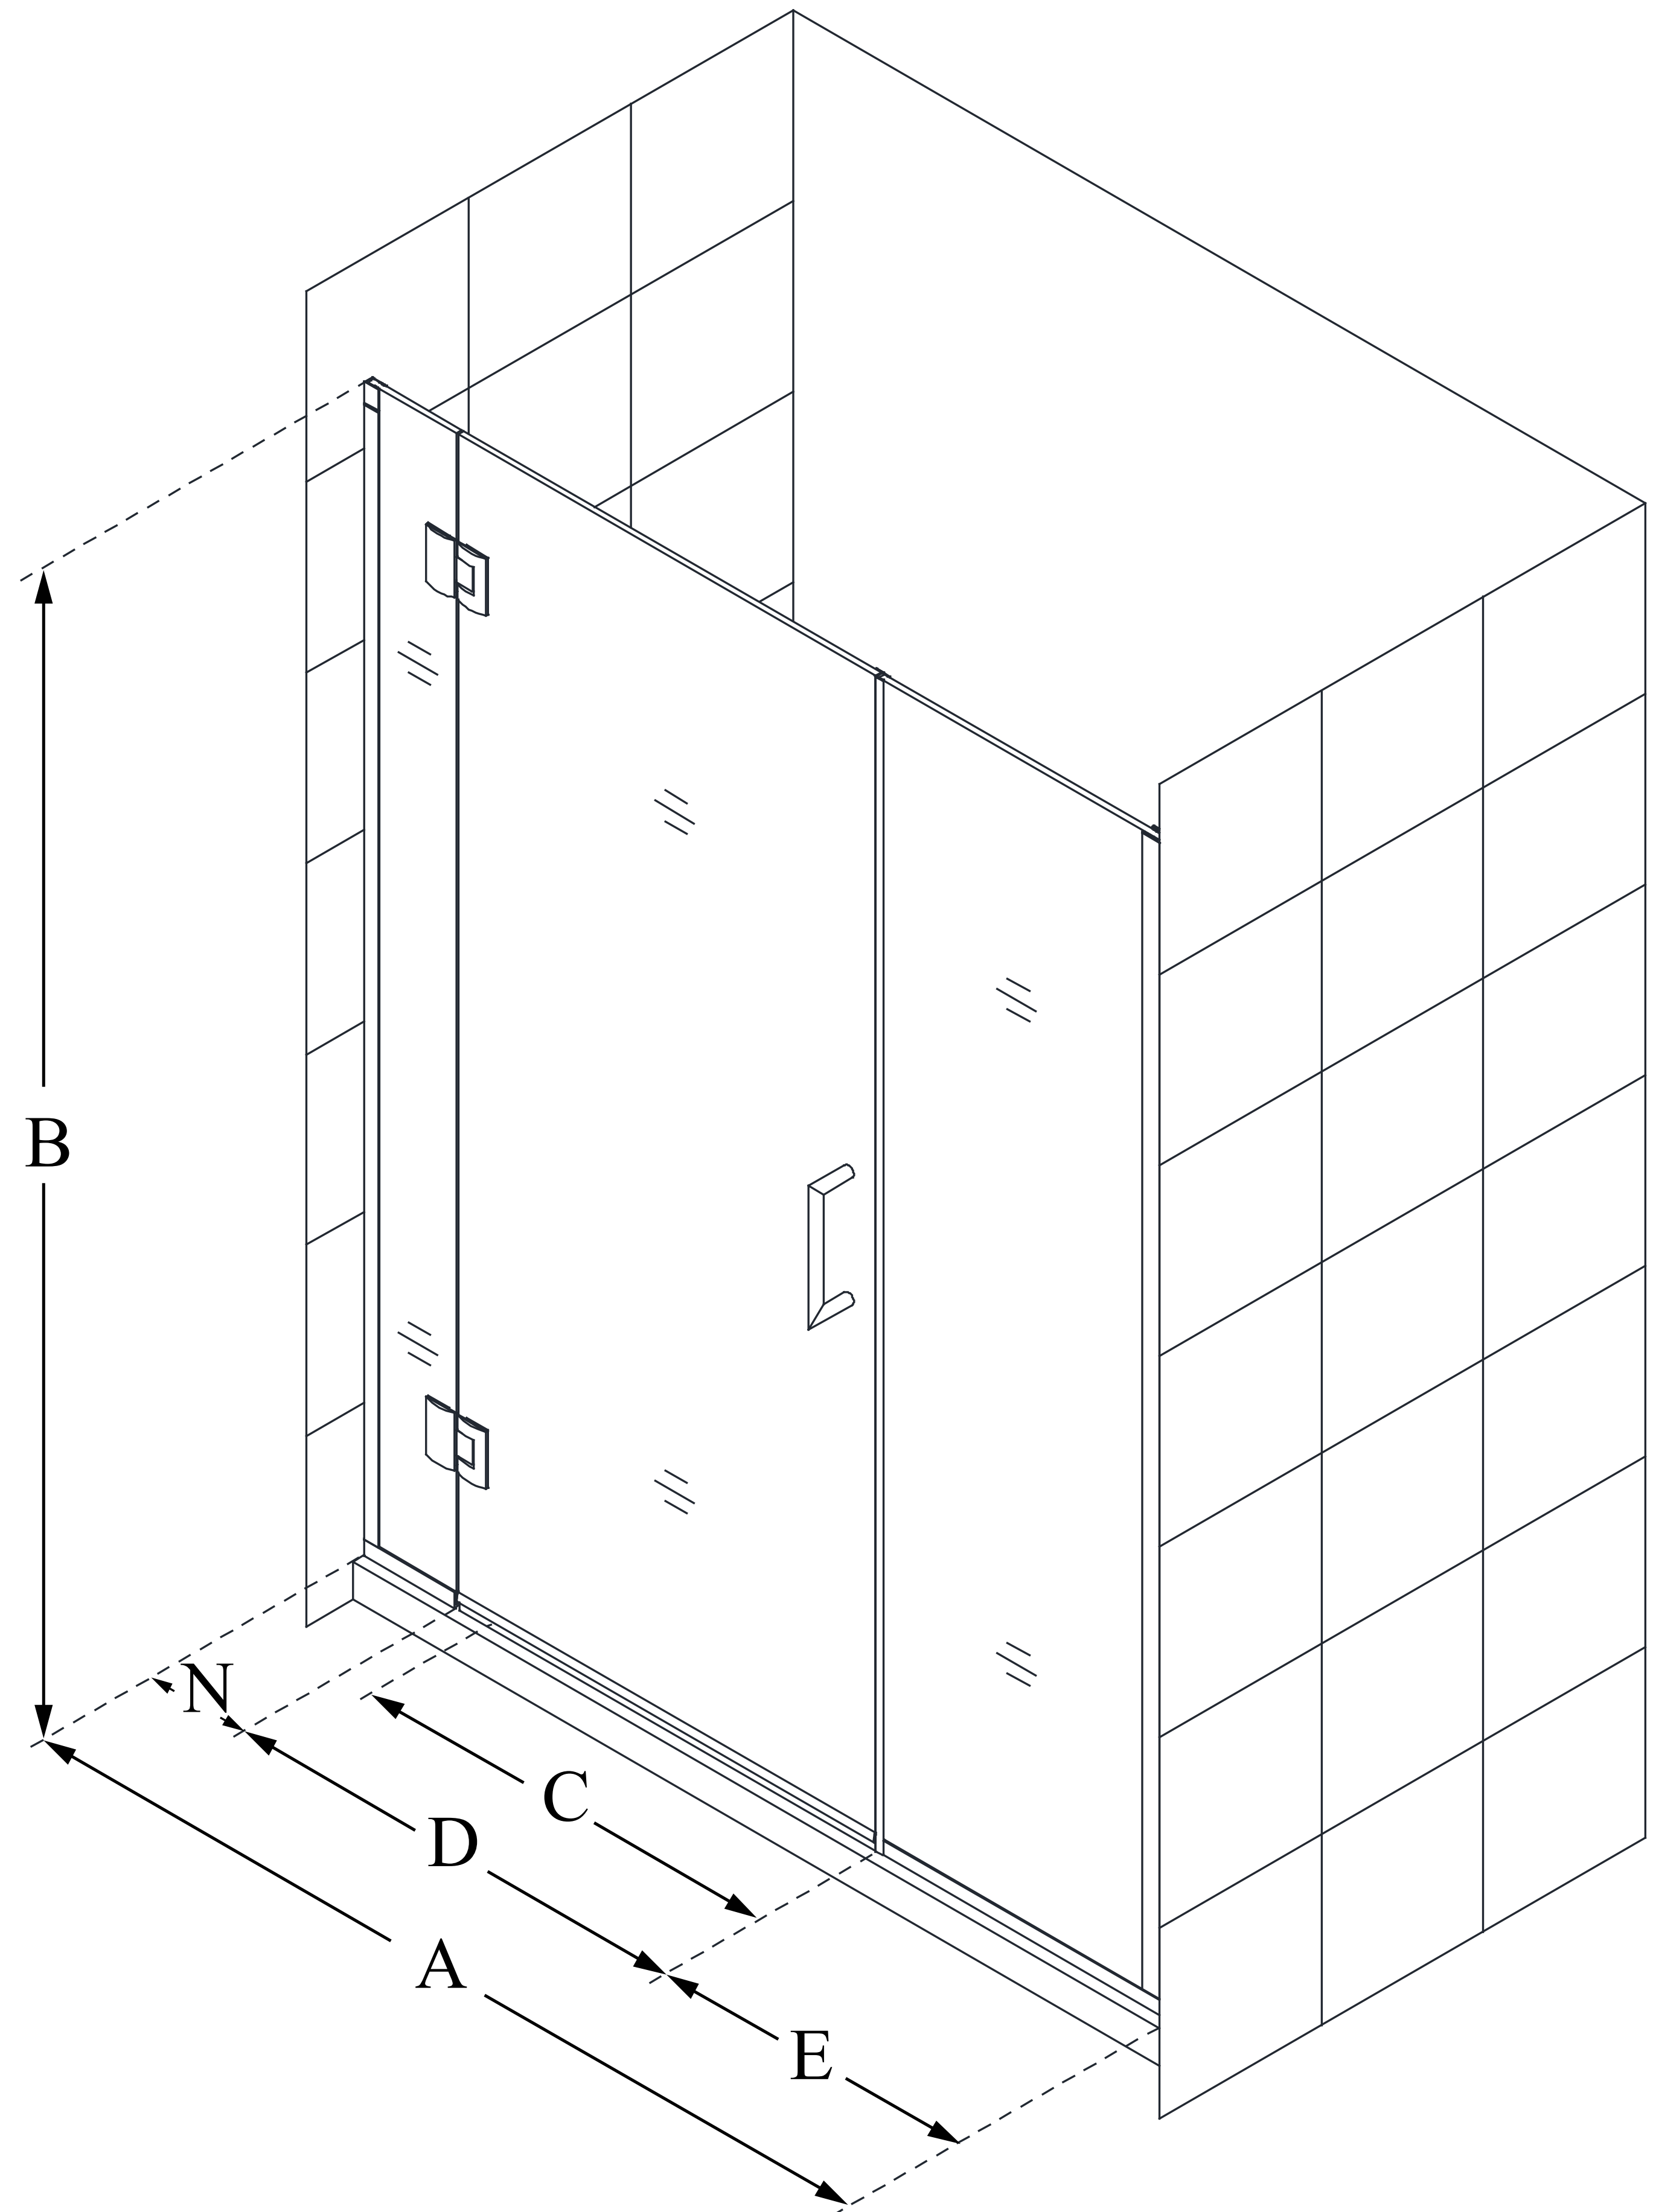

D1231472

UNIDOOR-X

DreamLine Unidoor-X 43-43 1/2
in. W x 72 in. H Frameless Hinged
Shower Door, Clear Glass

SWING DOOR

CONFIGURATION DIMENSIONS:

A: 43 - 43 1/2 in.

MODEL WIDTH

B: 72 in.

MODEL HEIGHT

C: 22 in.

ACCESS WIDTH

D: 23 in.

DOOR WIDTH

E: 14 in.

INLINE PANEL WIDTH

N: 6 in.

HINGE PANEL WIDTH

DreamLine reserves the right to update or modify the hardware or materials pictured without prior notice for the purpose of product improvement and customer satisfaction.