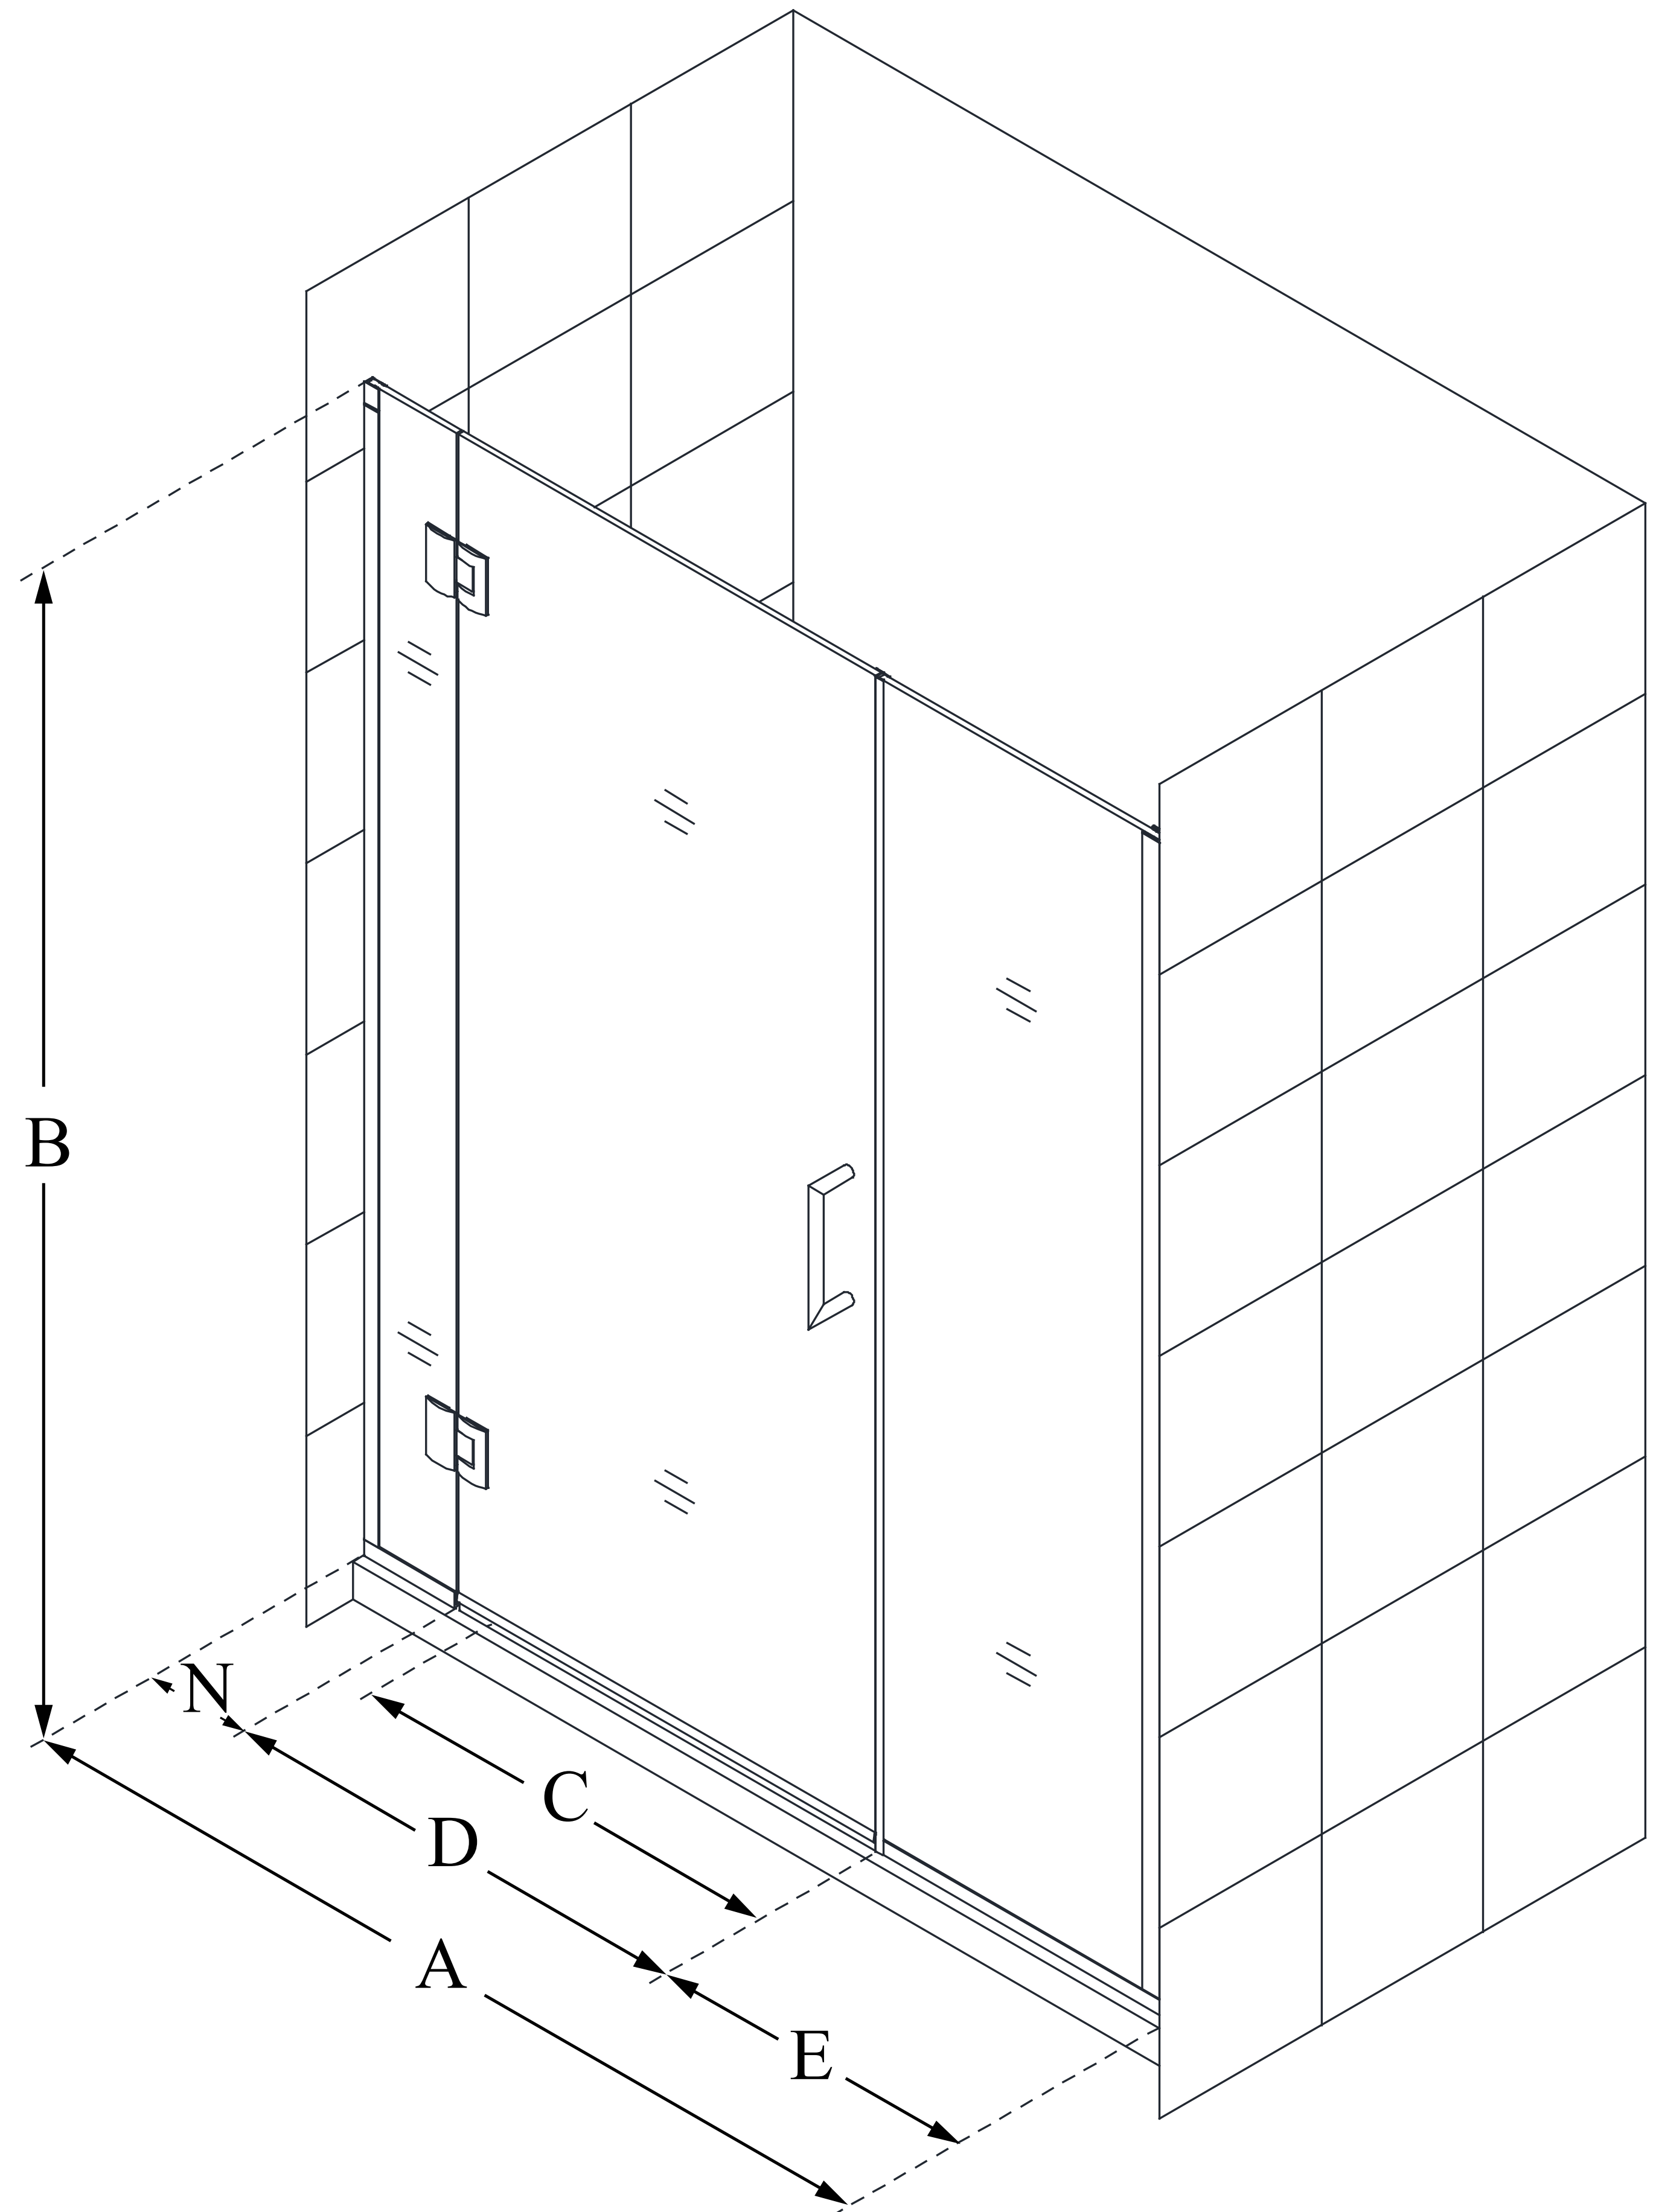

D12314572

UNIDOOR-X

DreamLine Unidoor-X 43 1/2-44 in. W x 72 in. H Frameless Hinged Shower Door, Clear Glass

SWING DOOR

CONFIGURATION DIMENSIONS:

A: 43 1/2 - 44 in.

MODEL WIDTH

B: 72 in.

MODEL HEIGHT

C: 22 in.

ACCESS WIDTH

D: 23 in.

DOOR WIDTH

E: 14 1/2 in.

INLINE PANEL WIDTH

N: 6 in.

HINGE PANEL WIDTH

DreamLine reserves the right to update or modify the hardware or materials pictured without prior notice for the purpose of product improvement and customer satisfaction.